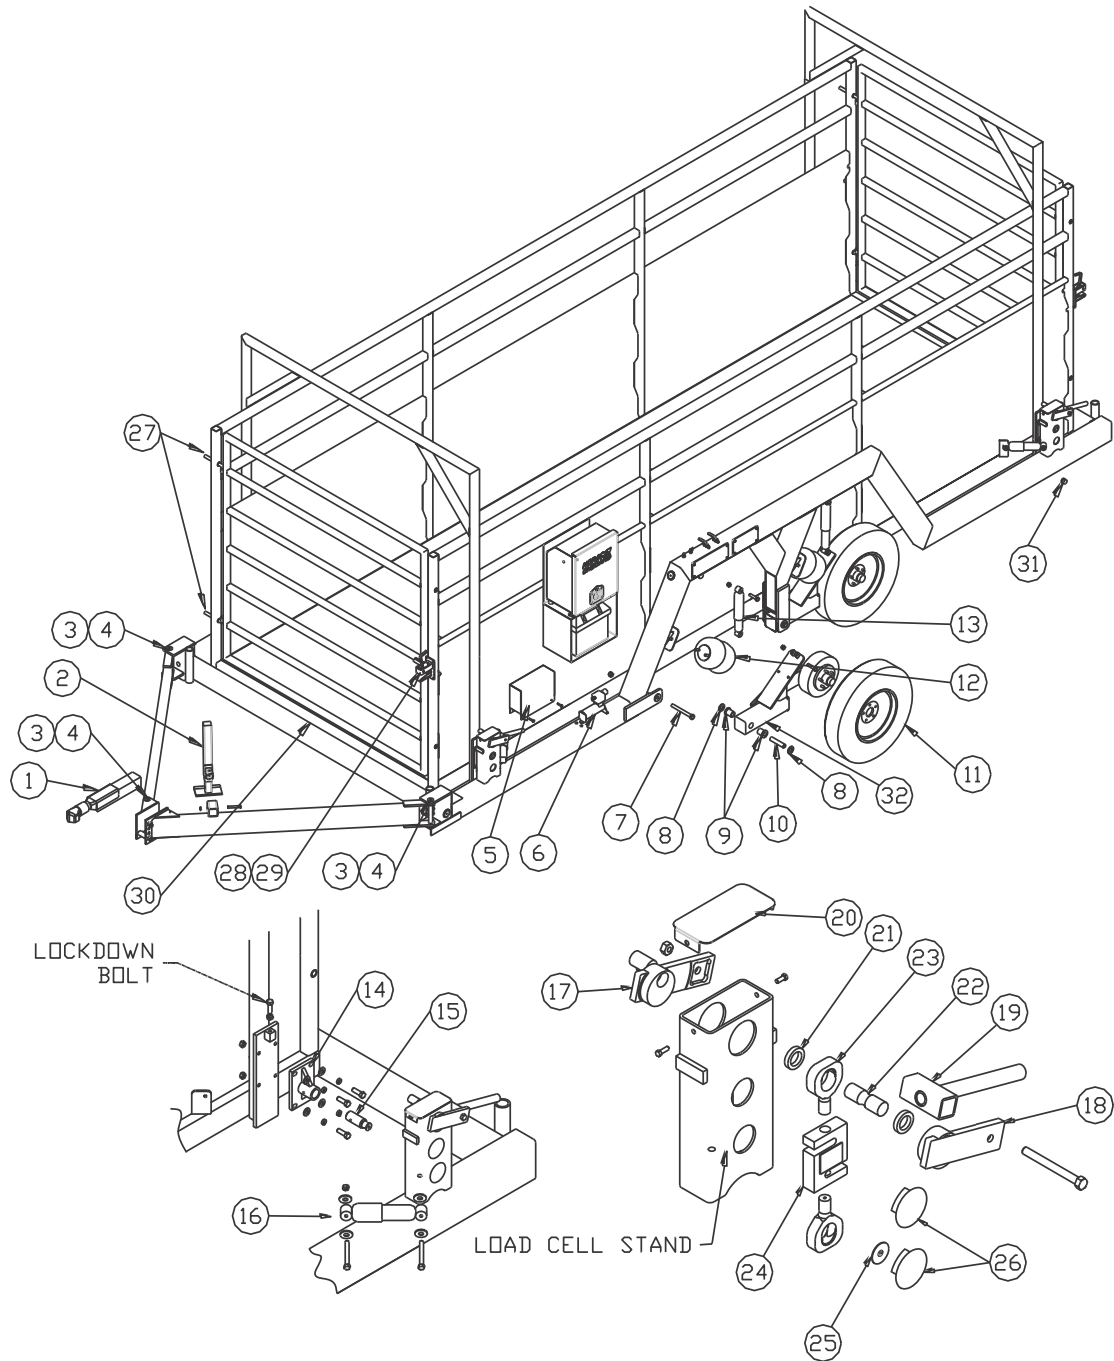

## 2.2 Early Rice Lake Models

Figure 2-2. Parts Illustration for:

**Legacy Manual PN 42559n  
(SN 03600 and previous)**

Key	Legacy Part #	RLWS Part #	Description
1	42688		2" Hitch Coupler, 7000lb
2	42684	127679	15" Screw Jack, 7000lb
3	42658	127672	Hitch pin Mobile MAS
4	100968	126966	Hitch Clip 3/16x3-1/4
5	42693	127683	Compressor Box
6	104823	127414	Air Compressor
	104828	127397	Relay Headlight 12V 40A SP ST
7	100702		Bolt 3/4x8 Grade 8
8	102473		1" SAE Flat Washer
9	42555	127645	Axle Bushing 1/8" Lip (requires 10,10b)
10	42686		Axle Bushing Pivot Tube (requires 10b)
11	104783	129120	Rim 5 Bolt White Spoke w/205/75-R15
12	104735	127388	Suspension Air Bag
13	104819	126778	Gas Shock Absorber Yellow (S/N 04727 and earlier)
	105330	127375	Gas Shock Absorber Blue (S/N 04728 and later)
14	42576		Mount Lower Load Cell Pin
15	42577	127646	Lower Notched Load Cell Pin
16	104825	129067	Scale Damper
17	42575		Cam with Lockdown
18	42574		Cam Without Lockdown
19	42578		Cam Handle
20	42579		Cell Mount Cover
21	42262	127164	Spacer Upper Notched Pin
22	42582	127647	Upper Notched Load Cell Pin
23	42256	127163	Eyebolt Machined 5K/10K
24	82855	21443	Load Cell S-Type 5K (13' or 14' scale)
	82856	21444	Load Cell S-Type 10K (19' or 20' scale)
25	42680	128600	Lower Load Cell Retainer
26	42696	128605	Plug Plastic Round 2-1/4"
27	104468	127113	Hook Bolt for Gate
28	41-05-5	127582	Cattle Scale Cage Latch
29	104362	126939	U-bolt 3x3/8x2 w/ nuts
30	31115		Scale T-belting (77" length)
31	105439	126788	Plug Plastic Round 1-1/8"
32	42584-2		Axle Arm w/ Air Bag Mount