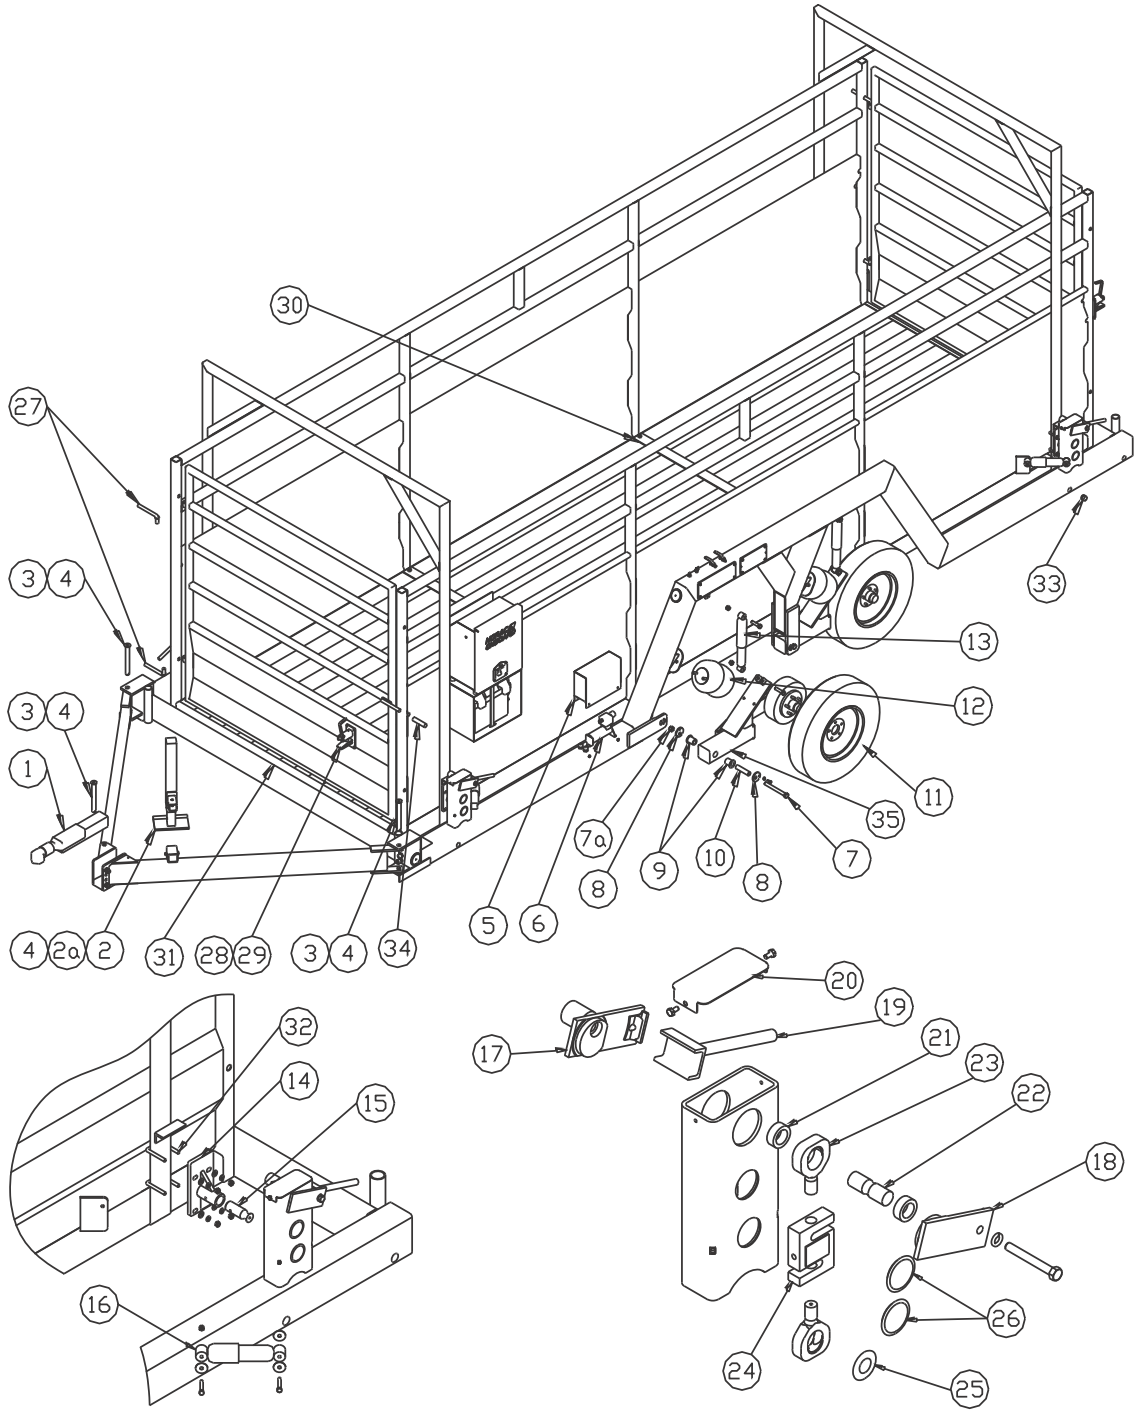

Figure 2-3. Parts Illustration for:
Legacy Manual PN 42559n
(SN 03601)

Key	Legacy Part #	RLWS Part #	Description
1	42688		2" Hitch Coupler, 7000lb
2	42684	127679	Hitch Jack for MMAS, 7000lb
2a	42685	127680	Hitch Jack Pin
3	42658	127672	Hitch pin Mobile MAS
4	100968	126966	Hitch Clip 3/16x3-1/4
5	42693	127683	Compressor Box
6	104823	127414	Air Compressor
	104828	127397	Relay Headlight 12V 40A SP ST
7	100702		Bolt 3/4x8 Grade 8
7a	100872		Nut Nylon Lock 3/4
8	105255	128474	Alignment Washer Mobile MAS
9	42555	127645	Axle Bushing 1/8 Lip
10	42686	127681	Axle Bushing Pivot Tube
11	104783	129120	Rim 5 Bolt White Spoke w/205/75-R15
12	104735	127388	Suspension Air Bag
13	104819	126778	Gas Shock Absorber Yellow (S/N 04727 and earlier)
	105330	127375	Gas Shock Absorber Blue (S/N 04728 and later)
14	42671	128915	Mount Lower Load Cell Pin
15	42577	127646	Lower Notched Load Cell Pin
16	104825	129067	Scale Damper
17	42673	127676	Cam with Lockdown
18	42672	127675	Cam Without Lockdown
19	42674	127677	Cam Handle
20	105203	127357	Cell Mount Cover
21	42675	127165	Spacer Upper Notched Pin
22	42582	127647	Upper Notched Load Cell Pin
23	42256	127163	Eyebolt Machined 5K/10K
24	82855	21443	Load Cell S-Type 5K (14' scale)
	82856	21444	Load Cell S-Type 10K (14' scale S/N 05869 and later)
25	42633	127668	Lower Load Cell Retainer
26	42696	128605	Plug Plastic Round 2-1/4" (S/N 05804 and earlier)
	42694	127684	Plug Plastic Round 2" (S/N 05805 and later)
27	104468	127113	Hook Bolt for Gate
28	41-05-5	127582	Cattle Scale Cage Latch
29	104362	126939	U-bolt 3x3/8x2 w/ nuts
30	42677		Wood Hold Down T Section
31	31115		Scale T-belting (77" length)
32	105273	127923	U-bolt 3/8x2x3
33	105439	126788	Plug Plastic Round 1-1/8
34	105333	127262	Hose EVA 3/4"
35	42584	128927	Axle Arm Roadside w/ Air Bag Mount
	42585	128928	Axle Arm Curbside w/ Air Bag Mount (S/N 05885 and later)
	42584-2		Axle Arm Roadside w/ Air Bag Mount
	42585-2		Axle Arm Curbside w/ Air Bag Mount (S/N 05884 and earlier)

Table 2-3. Parts List for:

**Legacy Manual PN 42559n
(SN 03601)**