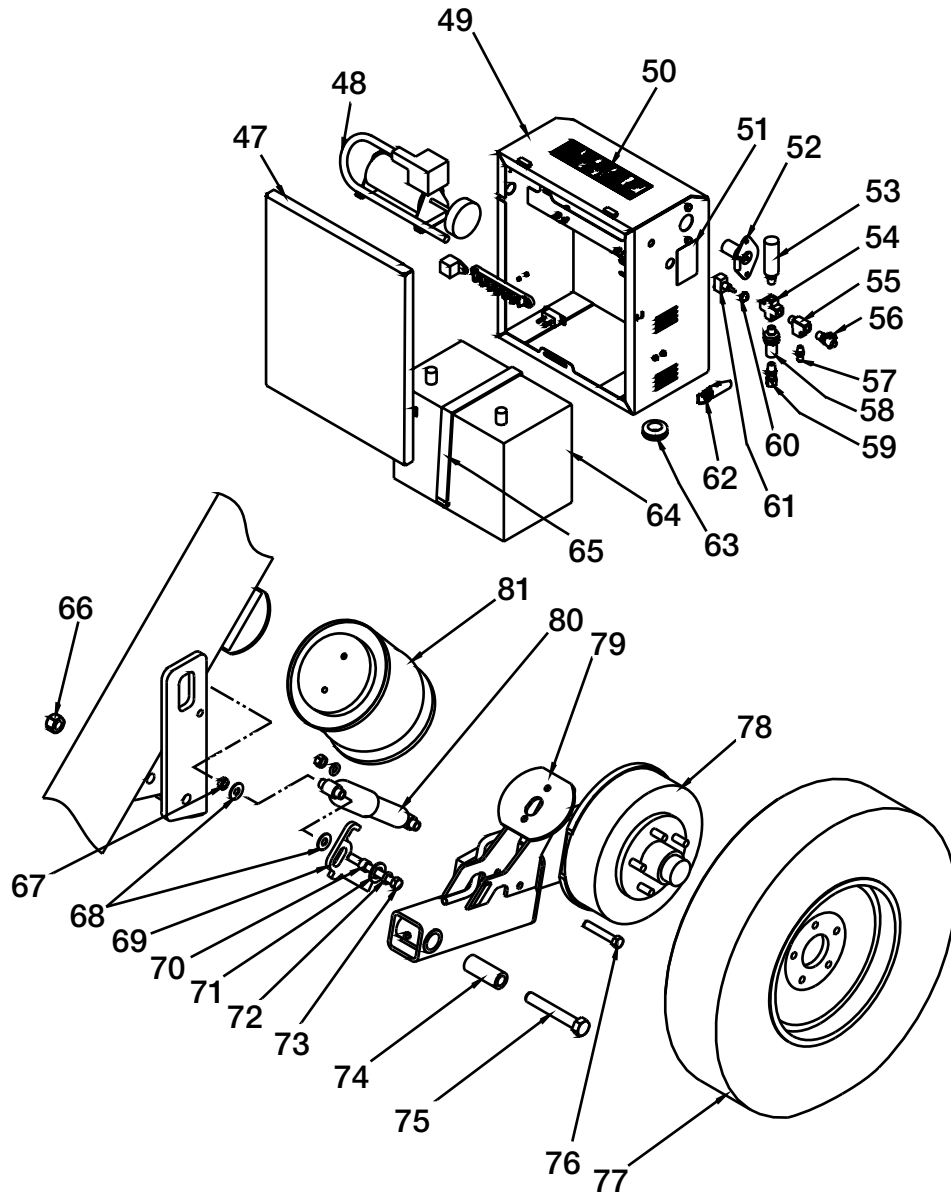

Table 2-1. Parts List for:

**Legacy Manual PN 42733**  
**Rice Lake Manual PN 127464**

Figure 2-1 Parts Illustration (Continued) for:

**Legacy Manual PN 42733**  
**Rice Lake Manual PN 127464**

Key	Legacy Part #	RLWS Part #	Description
47	42808	127720	Door Assembly Battery Box
48	104823	127414	Air Compressor 12V
49	42807	127170	Battery housing
50	104948	128266	Label "Not for Transportation ...."
51	104310		Label Hitch Plug Wiring
52	104408	127393	6 Way Round Trailer Receptacle
53	106038	127406	Relief Valve Air 150 PSI
54	106010	126900	4FP Brass Cross
55	104748	127070	Brass Tee Forger 4FP
56	103983	126891	Valve Brass Drain Cock
57	104843	127399	Valve Air Tank w/ Core and Cap
58	106011	126901	Fitting Brass 4FP Terminal Bolt
59	106012	126902	Fitting Brass 4MP to ¼ Synflex
60	102178	128108	Switch Seal Hex
61	104830	127398	Switch ON/OFF
62	106103	127289	Latch SS Pull Up
63	106017	126944	Grommet 1-3/8 x 1/4
64	104763	127406	Battery Deep Cycle Marine
65	106016	127073	Strap 1" with Clasp
66	100872	126997	Nut Lock Nylon ¾
67	104335		Nut Jam ½
68	102340	127046	Washer 7/16 USS
69	42826	127733	Suspension Stop Arm
70	42837	127178	Bushing Suspension Stop
71	100932	15179	Washer ¾ SAE
72	100948	15167	Lock washer ½
73	100604	14768	Bolt ½ x4-1/2
74	42804	127169	Bushing Pivot Axle
75	100576	14788	Bolt ¾ x 5
76	100598	14757	Bolt ½ x 3
77	106008	127129	Tire and Rim 205/75/R13
78	Page 42		Dexter 3500# Axle w/ 10x2.5 Brakes
79	42805	127718	Axle Arm Left
	42806	127719	Axle Arm Right
80	42844	127745	Suspension Shock Absorber
81	106001	127405	Air Spring 2B8-250
	105920	127402	Terminal Block 6 Pole
	104828	127397	Relay Headlight 12v
	103537	127076	Circuit Breaker 12V 30 Amp