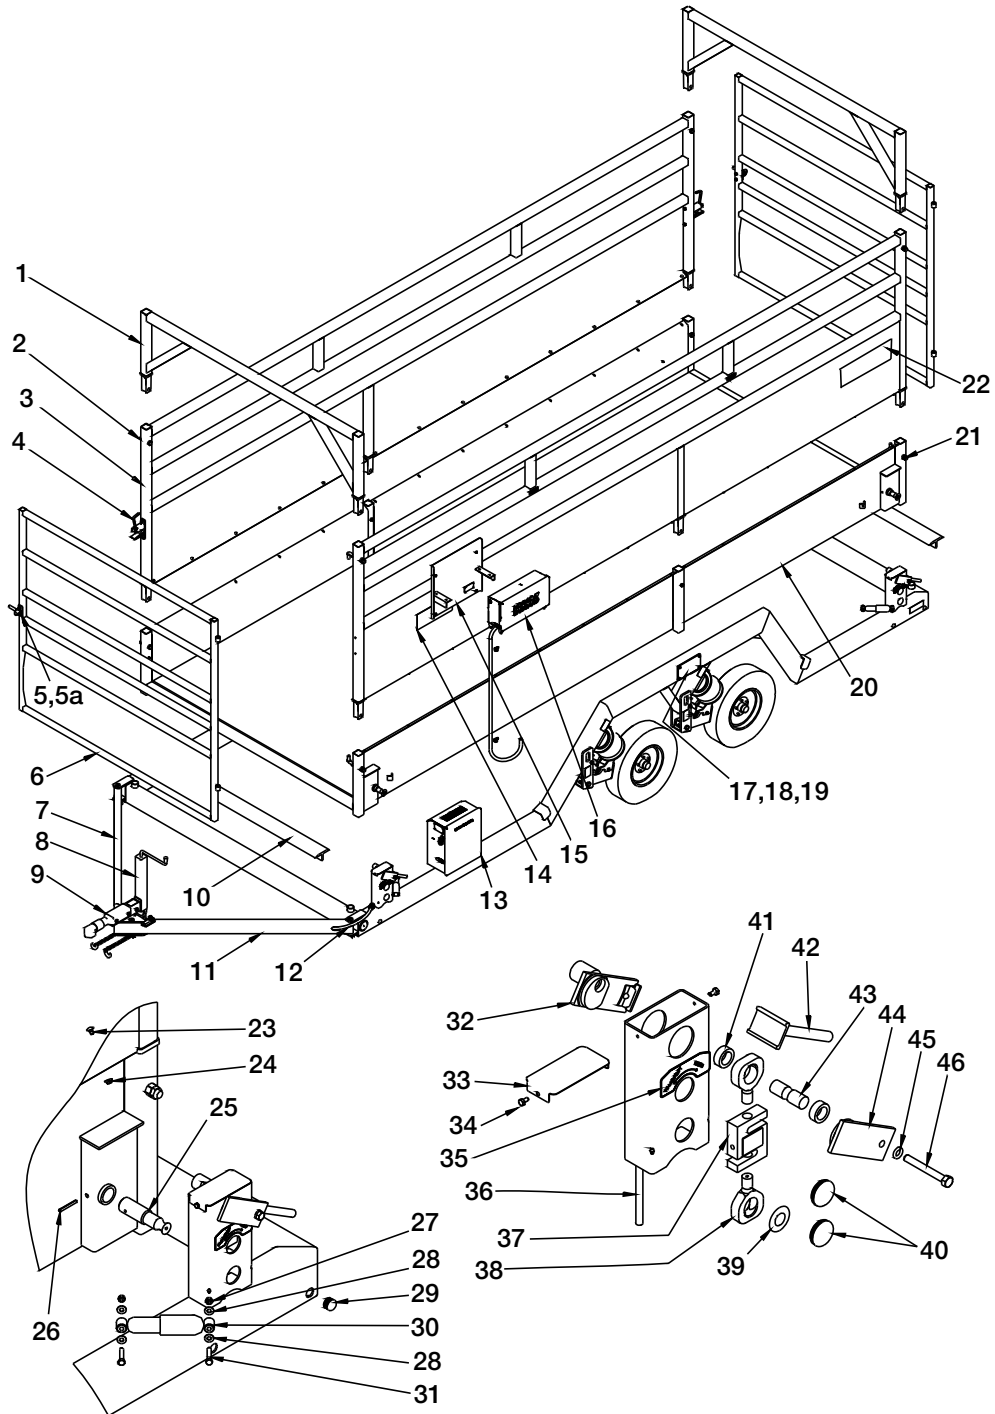

## 2.1 Legacy and Early Rice Lake Models

Figure 2-1. Parts Illustration for:

**Legacy Manual PN 42733**  
**Rice Lake Manual PN 127464**

Key	Legacy PN	RLWS PN	Description
1	42812	127172	Cage Cross-member
2	102173	127042	Bolt 3/4x3-1/2
	100872	126997	Locknut Nylon 3/4
3	42811	127726	Cage Wall 13'
	42831	127739	Cage Wall 18'
4	41-05-4	127581	Cattle Scale Cage Latch
	41111	127583	Latch Pin Assembly Removable
5a	105333	127262	Hose Plastic EVA 3/4 " x 3" long
6	106056	127308	Gate Short Sheeted
7	42817		Hitch Member Left
8	42803	127716	Jack w/ Drop Leg and Mount
9	42801	127715	Hitch Coupler Mobile MAS
	31115	126786	Scale T-beltting (83" width)
11	42818		Hitch Member Right
12	42820	127727	Standard Hitch Cable w/Connectors
13	42809	127721	Battery Box w/ compressor and wiring
14	105280	127091	Label Basic Operating Instructions
	42829	127737	Indicator Mounting Bracket
16	42770M	127710	Weigh Center w/ Indicator and cables
17	42836	127740	Cover Plate Scale Frame/J-box
18	105649	126819	Foam Gasket J-box
19	92128	127976	Scale Junction Box 4 Cell SS
	42810	127725	Cage Floor MAS8-13
	42830	127738	Cage Floor MAS8-18
21	104468	127113	Bolt Hook Lip Gate 3/4x6
	104473	14686	Jam nut 3/4
	102134	15181	Lockwasher 3/4
22	104074	127102	Label Silver 20"
23	106087	126951	Bolt Carriage 5/16x1/2
24	106083	126950	Nut 5/16 Flanged Serrated
	42833	127177	Lower Notched Load Cell Pin
26	104877	126926	Pin Spring Slotted 1/4x2-1/4
27	100851	126992	Nut 3/8 SS
28	100929	15161	Flat washer 3/8 SS SAE
29	105439	126788	Plug Plastic Round 1-1/8"
30	42843	128626	Scale Damper Assembly w/Bushings
31	100613	22093	Bolt 3/8x2
32	42575		Cam with Lockdown
33	106082	127200	Load Cell Cam Stand Cover SS
34	100667	127007	Bolt 1/4x1/2
35	105275	127094	Label MASM Transport Weigh Mode
36	105213	127064	Hose Grip Tight 1/4 - 6.5" Long
37	82856	127418	Load Cell S-Type 10K
38	42256	127163	Eyebolt Machined 5K/10K
39	42633	127668	Lower Load Cell Retainer
40	42694	127684	Plug Plastic Round 2"
41	42675	127165	Spacer Upper Notched Pin
42	42825	127732	Cam Handle
43	42832	128184	Upper Notched Load Cell Pin
44	42574	127675	Cam Without Lockdown
		127676	Cam With Lockdown
45	100948	15167	Lockwasher 1/2
46	100599	14765	Bolt 1/2x4
	31102SS132	127561	Scale Cable Female MS Conn 132"