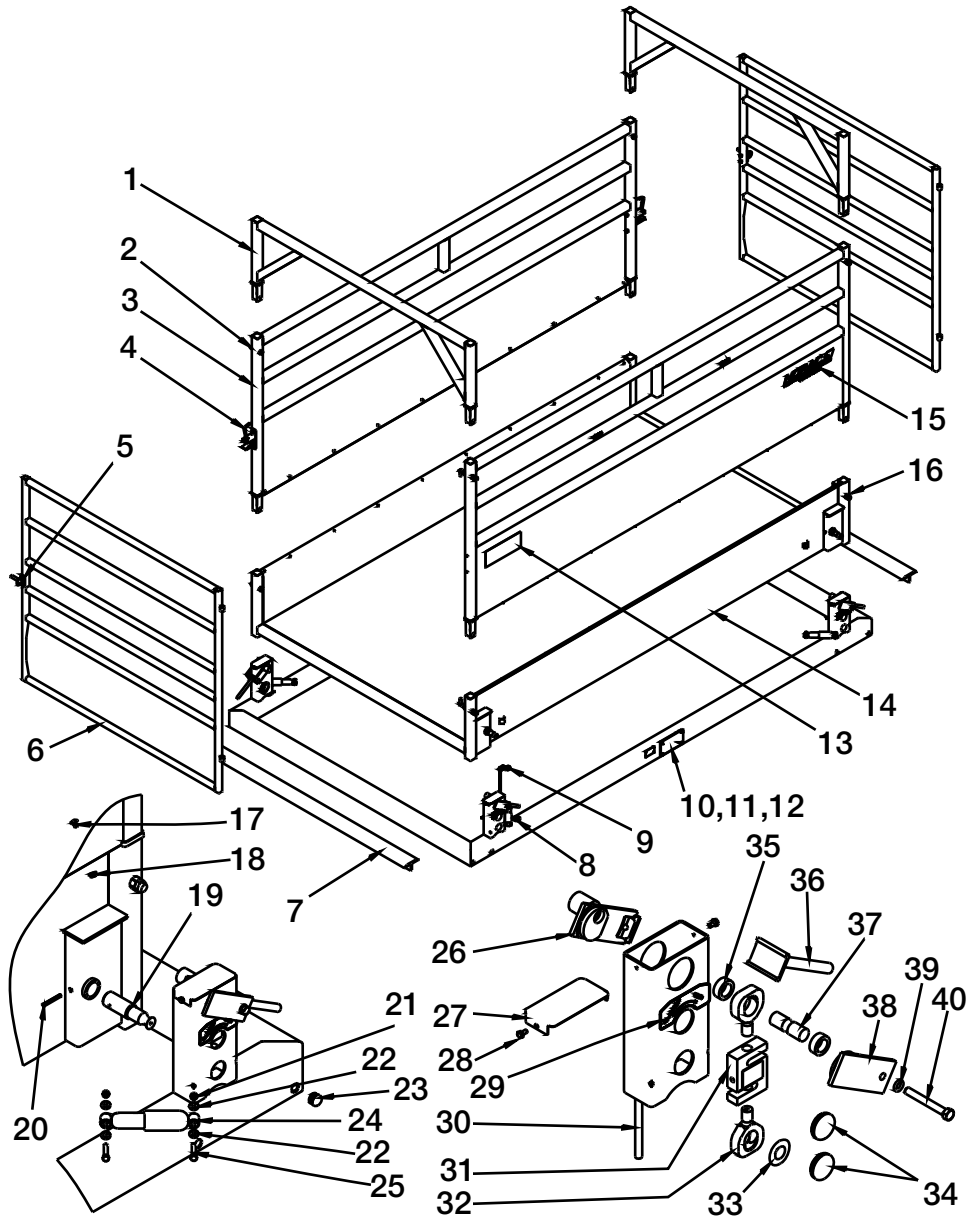

## 1.1 Legacy and Early Rice Lake Models

Figure 1-1. Part Illustration For:

**Legacy Manual PN 42732**  
**Rice Lake Manual PN 127457**

Key	Legacy PN	RLWS PN	Description
1	42812		Cage Crossmember
2	102173	127042	Bolt 3/4x3-1/2
	100872	126997	Locknut Nylon 3/4
3	42811		Cage Wall 13'
	42831		Cage Wall 18'
4	41-05-4	127581	Cattle Scale Cage Latch
5	41111		Latch Pin Assembly Removable
6	106056		Gate Short Sheeted
7	31115	126786	Scale T-belting (83" width)
8	101258	127081	Bubble Level Circular
9	31102S-S132	127561	Scale Cable Female MS Conn 132"
10	42836		Cover Plate Scale Frame/J-box
11	105649	126819	Foam Gasket J-box
12	92128	127976	Scale Junction Box 4 Cell SS
13	105280	127091	Label Basic Operating Instructions
14	42810		Cage Floor MAS8-13
	42830		Cage Floor MAS8-18
15	104074	127102	Label Silver 20"
16	104468	127113	Bolt Hook Lip Gate 3/4x6
	104473	14686	Jam nut 3/4
	102134	15181	Lockwasher 3/4
17	106087	126951	Bolt Carriage 5/16x1/2
18	106083	126950	Nut 5/16 Flanged Serrated
19	42833		Lower Notched Load Cell Pin
20	104877	126926	Pin Spring Slotted 1/4x2-1/4
21	100851	126992	Nut 3/8 SS
22	100929	15161	Flat washer 3/8 SS SAE
23	105439	126788	Plug Plastic Round 1-1/8"
24	42843		Scale Damper Assembly w/Bushings
25	100613	22093	Bolt 3/8x2
26	42673	127676	Cam with Lockdown
27	106082		Load Cell Cam Stand Cover SS
28	100667	127007	Bolt 1/4x1/2
30	105213	127064	Hose Grip Tight 1/4 - 6.5" Long
31	82856	127418	Load Cell S-Type 10K
32	42256	127163	Eyebolt Machined 5K/10K
33	42633	127668	Lower Load Cell Retainer
34	42694	127684	Plug Plastic Round 2"
35	42675	127165	Spacer Upper Notched Pin
36	42825		Cam Handle
37	42832		Upper Notched Load Cell Pin
38	42672	127675	Cam Without Lockdown
39	100948	15167	Lockwasher 1/2
40	100599	14765	Bolt 1/2 x 4