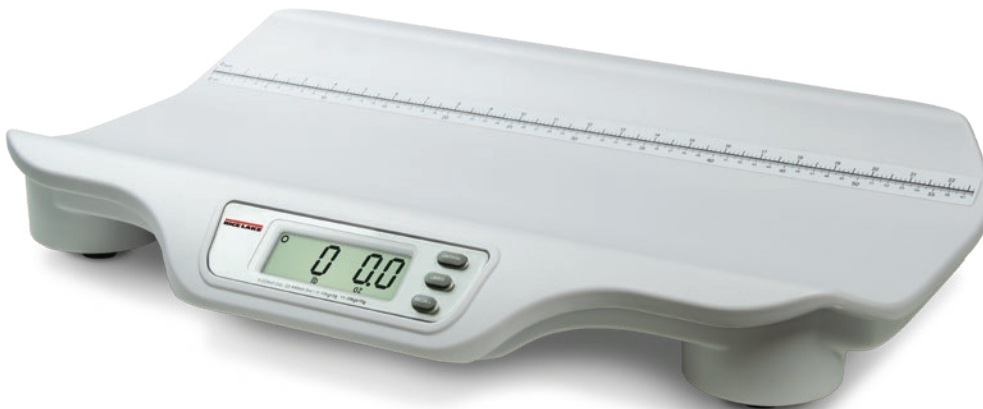

RL-DBS

DIGITAL BABY SCALE

The RL-DBS digital baby scale accurately weighs and measures even the most active babies. Simply place the baby on the scale, remove the baby and recall its weight by pressing the Recall key. The RL-DBS is portable, extremely durable, and easy to clean and maintain.

FEATURES

- Large 1-inch LCD display
- Unit of measure locking
- Recall function to view last weight
- Automatic shut-off for long battery life
- Built-in measuring tape
- Optional carrying case

SPECIFICATIONS

Capacity:

44 lb × 0.5 oz (20 kg × 10 g)

Power:

Four AA alkaline batteries (included) or AC adapter (included)

Battery Type:

Four AA alkaline (included)

Measuring Tape:

0 to 22.5 in (0 to 57 cm)

Approvals:

AC adapter: cULus

Warranty:

Two-year limited

Optional carrying case

DIGITAL BABY SCALE

MODEL	CAPACITY		PART #
RL-DBS	44 lb x 0.5 oz (20 kg x 10 g)	120V AC adapter	107423
RL-DBS	44 lb x 0.5 oz (20 kg x 10 g)	230V AC adapter	112571