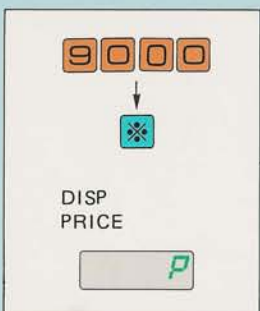

Operation of Version II (ALL RAM)

key is equivalent
to key. (US version)

Enter Registration Mode

 DISP 
 PRI 

Return to Scale Mode
