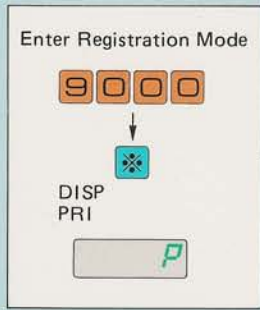

Operation of Version II (ALL RAM)

key is equivalent
to key. (US version)

Enter Registration Mode

 DISP 
 PRI 

Return to Scale Mode
