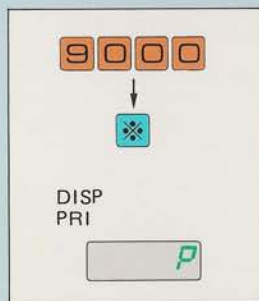

Operation of Version II (ALL RAM)

key is equivalent
to key. (US version)

Enter Registration Mode

 DISP 
 PRI 

Return to Scale Mode
