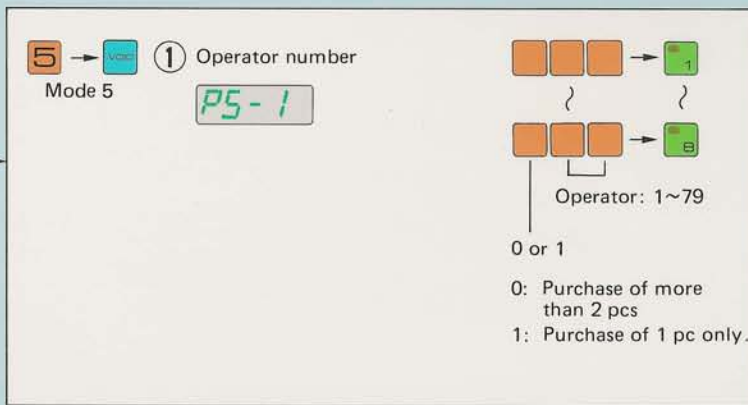

Operation of Version II (ALL RAM)

key is equivalent
to key. (US version)

Enter Registration Mode

 DISP 
 PRI 

Return to Scale Mode
