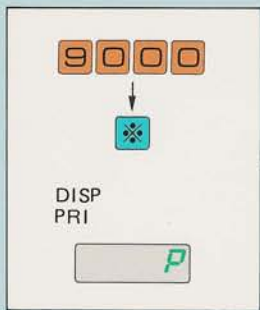

Operation of Version II (ALL RAM)

key is equivalent
to key. (US version)

Enter Registration Mode

 DISP 
 PRI 

Return to Scale Mode
