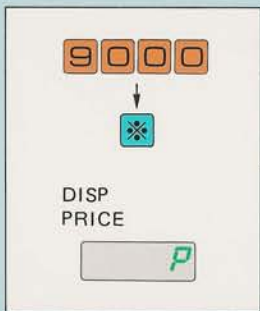

Operation of Version II (ALL RAM)

key is equivalent
to key. (US version)

Enter Registration Mode

 DISP 
 PRI 

Return to Scale Mode
