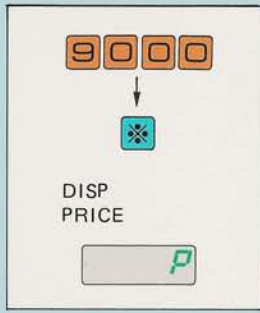

Operation of Version II (ALL RAM)

key is equivalent
to key. (US version)

Enter Registration Mode

 DISP 
 PRI 

Return to Scale Mode
