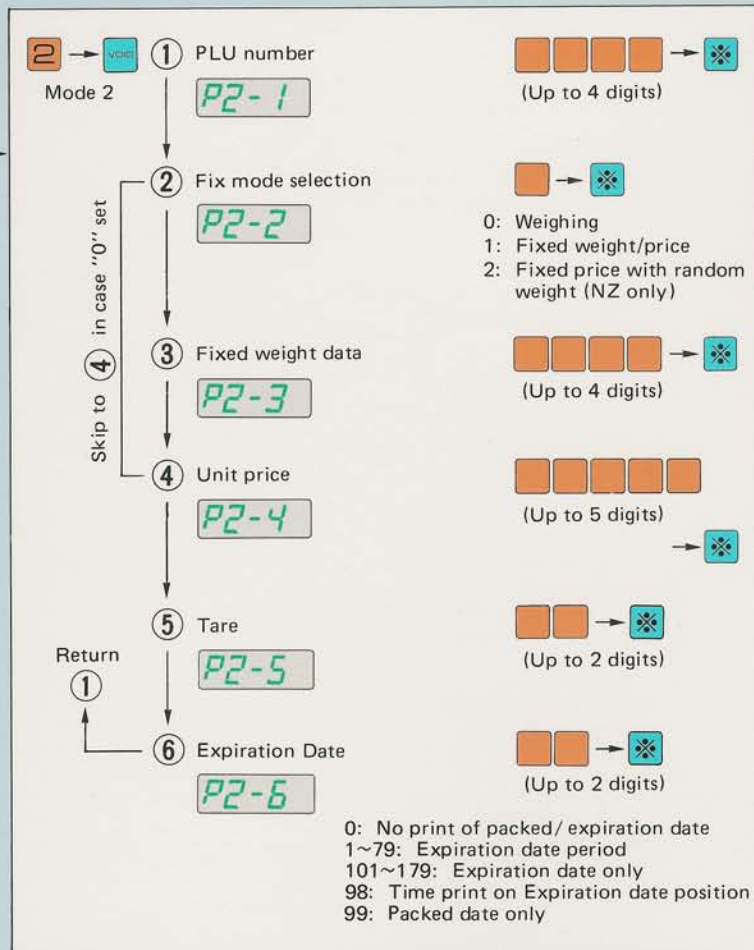

Operation of Version II (ALL RAM)

key is equivalent
to key. (US version)

Enter Registration Mode

 DISP 
 PRI 

Return to Scale Mode
