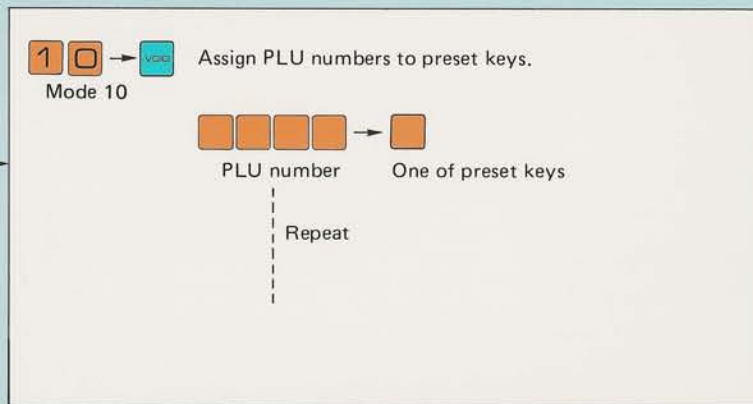

Operation of Version II (ALL RAM)

key is equivalent
to key. (US version)

Enter Registration Mode

 DISP 
 PRI 

Return to Scale Mode
