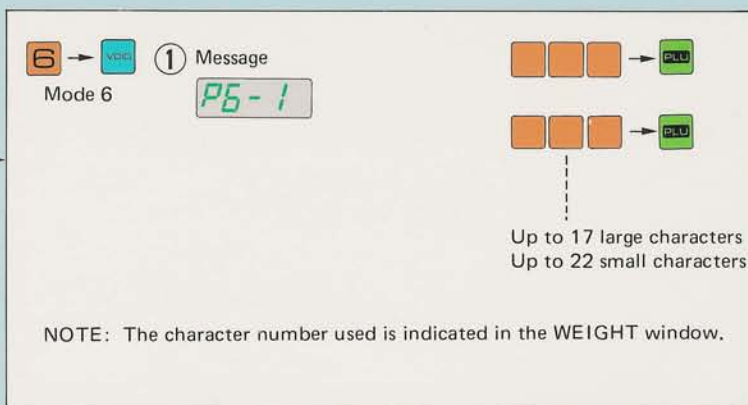

Operation of Version II (ALL RAM)

key is equivalent
to key. (US version)

Enter Registration Mode

 DISP 
 PRI 

Return to Scale Mode
