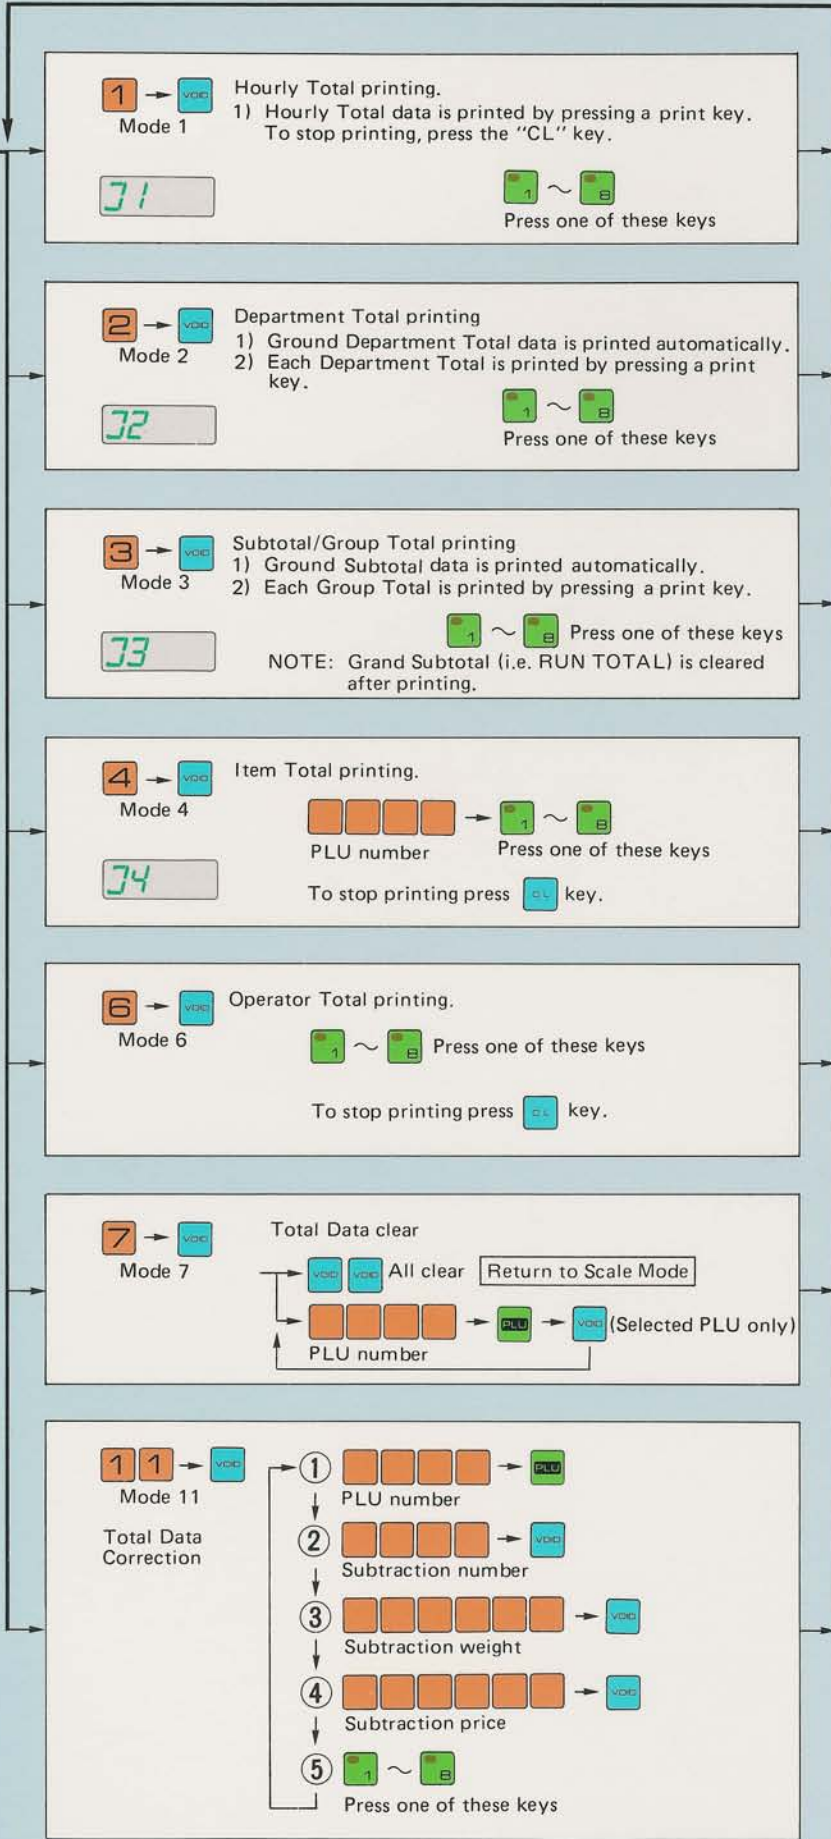

Operation of Version II (ALL RAM)

key is equivalent
to key. (US version)

Enter Registration Mode

 DISP 
 PRI 

Return to Scale Mode
