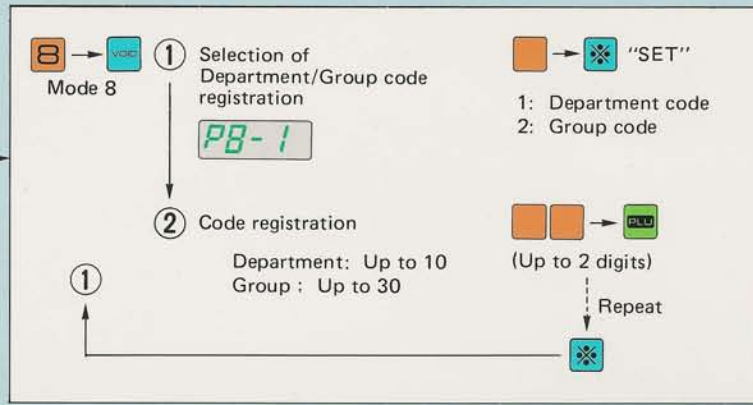

Operation of Version II (ALL RAM)

key is equivalent
to key. (US version)

Enter Registration Mode

 DISP 
 PRI 

Return to Scale Mode
