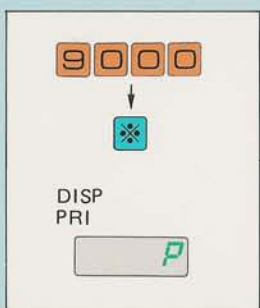

Operation of Version II (ALL RAM)

key is equivalent
to key. (US version)

Enter Registration Mode

 DISP 
 PRI 

Return to Scale Mode
