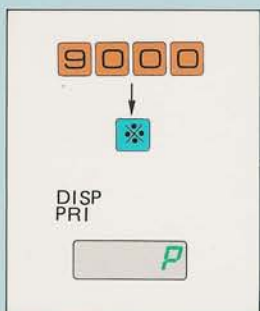

Operation of Version II (ALL RAM)

key is equivalent
to key. (US version)

Enter Registration Mode

 DISP 
 PRI 

Return to Scale Mode
