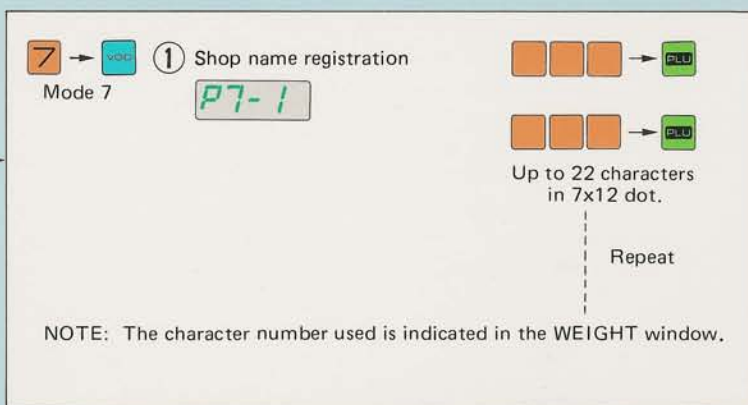

Operation of Version II (ALL RAM)

key is equivalent
to key. (US version)

Enter Registration Mode

 DISP 
 PRI 

Return to Scale Mode
