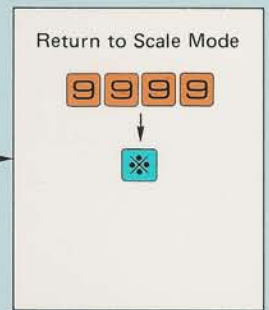

Operation of Version II (ALL RAM)

key is equivalent
to key. (US version)

Enter Registration Mode

 DISP 
 PRI 

Return to Scale Mode
