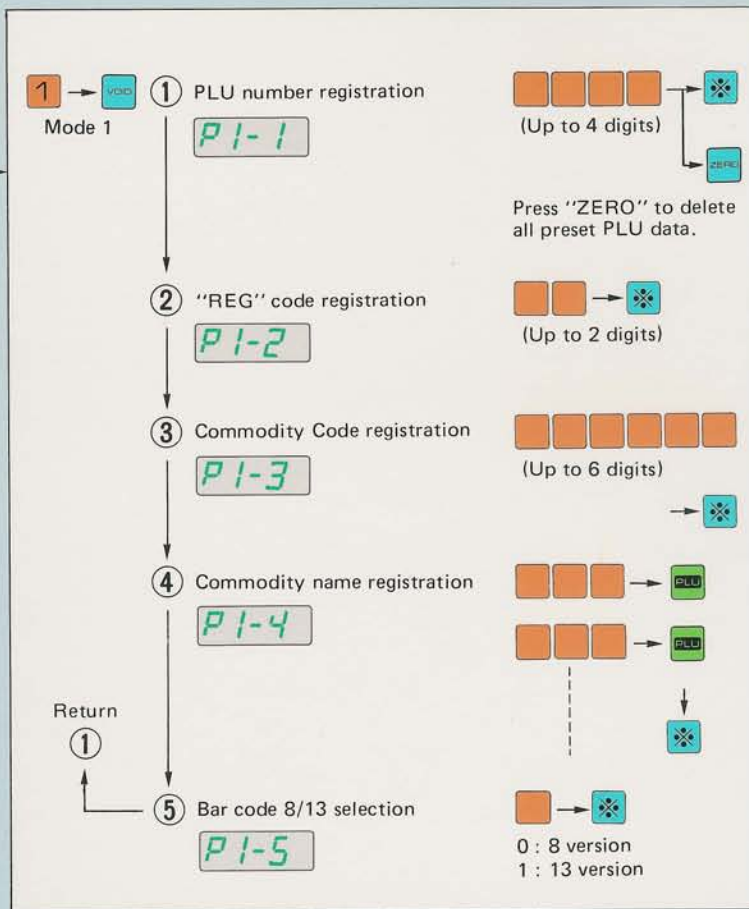

Operation of Version II (ALL RAM)

key is equivalent
to key. (US version)

Enter Registration Mode

 DISP 
 PRI 

Return to Scale Mode
