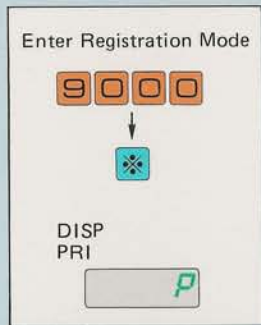

Operation of Version II (ALL RAM)

key is equivalent
to key. (US version)

Enter Registration Mode

 DISP 
 PRI 

Return to Scale Mode
