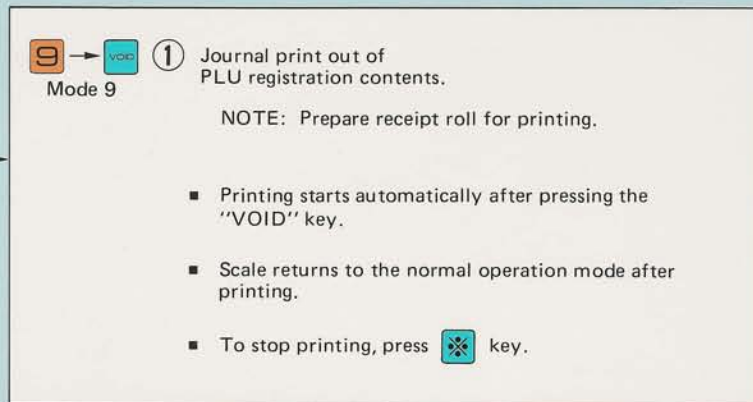

Operation of Version II (ALL RAM)

key is equivalent
to key. (US version)

Enter Registration Mode

 DISP 
 PRI 

Return to Scale Mode
