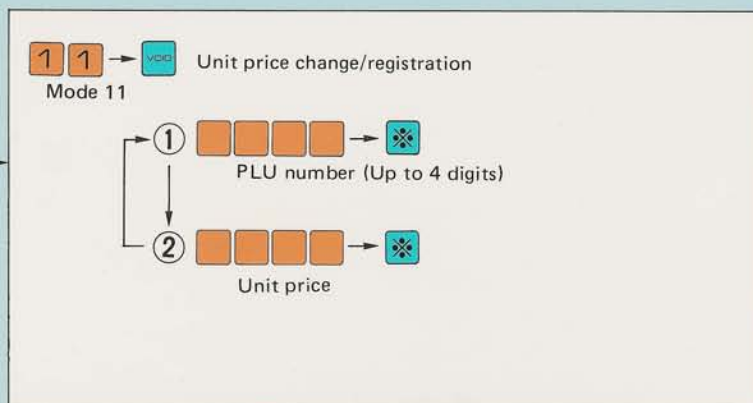

Operation of Version II (ALL RAM)

key is equivalent
to key. (US version)

Enter Registration Mode

 DISP 
 PRI 

Return to Scale Mode
