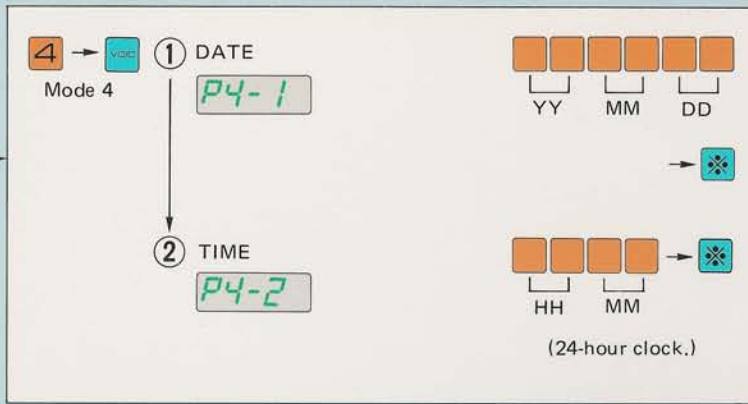

Operation of Version II (ALL RAM)

key is equivalent
to key. (US version)

Enter Registration Mode

 DISP 
 PRI 

Return to Scale Mode
