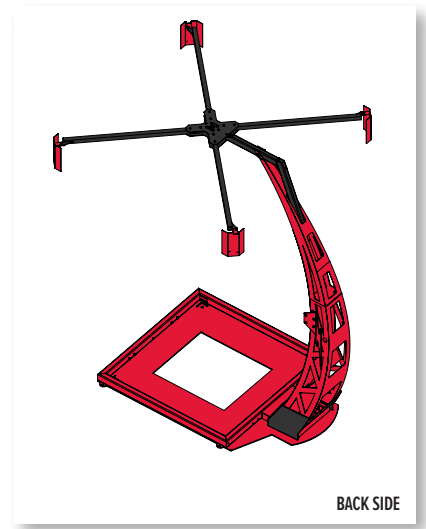

# iDimension PWD

BACK SIDE

## LIST OF MAJOR COMPONENTS

- Camera Hub Assembly
- Camera Sensor Shrouds
- PWD Tower Upper Section
- Rear Brace Support
- PWD Tower Lower Section
- Pallet Stop
- Reversible Kiosk Mount
- Instrumentation Kiosk
- 5x5 RoughDeck Floor Scale
- Base Plate
- Forklift Wheel Stop