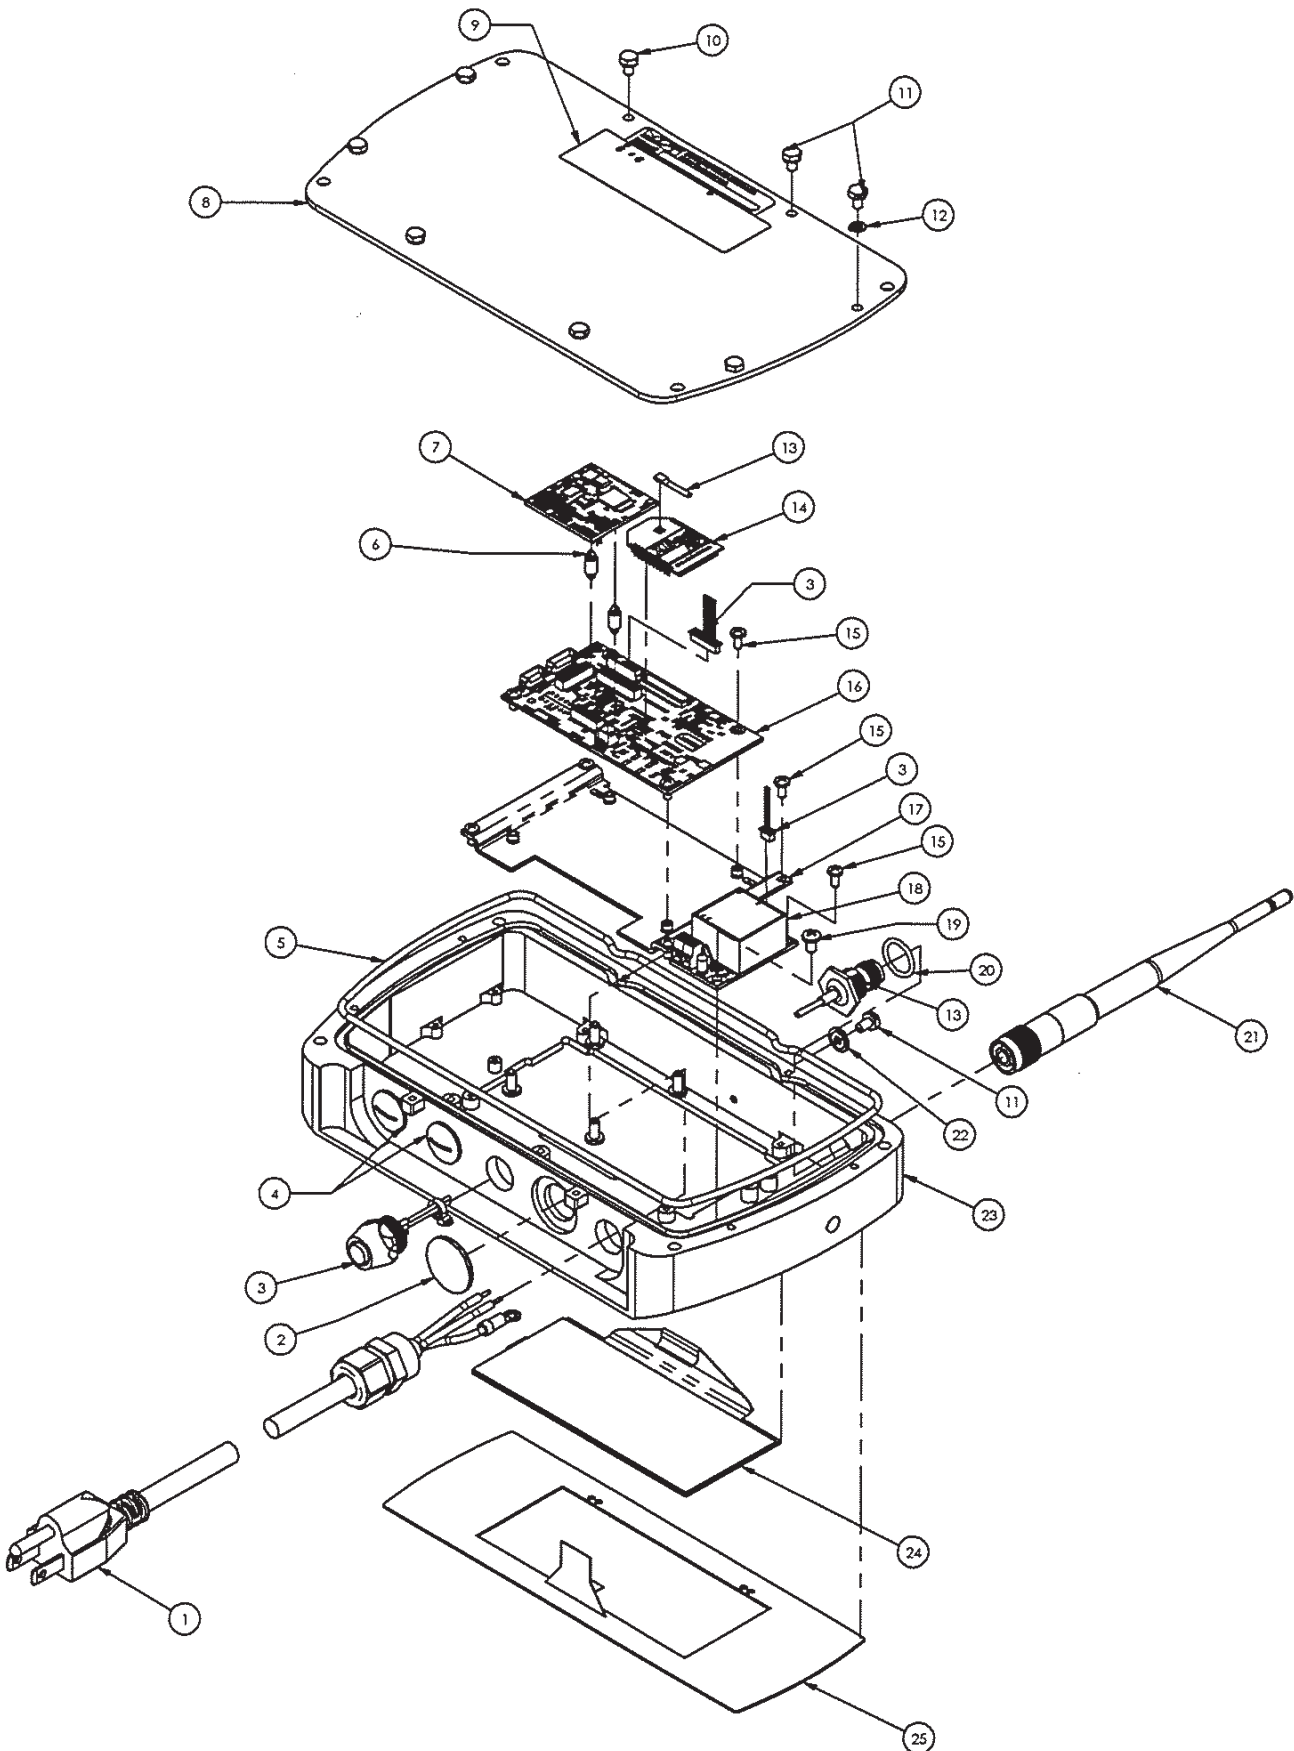

MSI-8000HD

Final Assembly Remote Display

REPLACEMENT PARTS