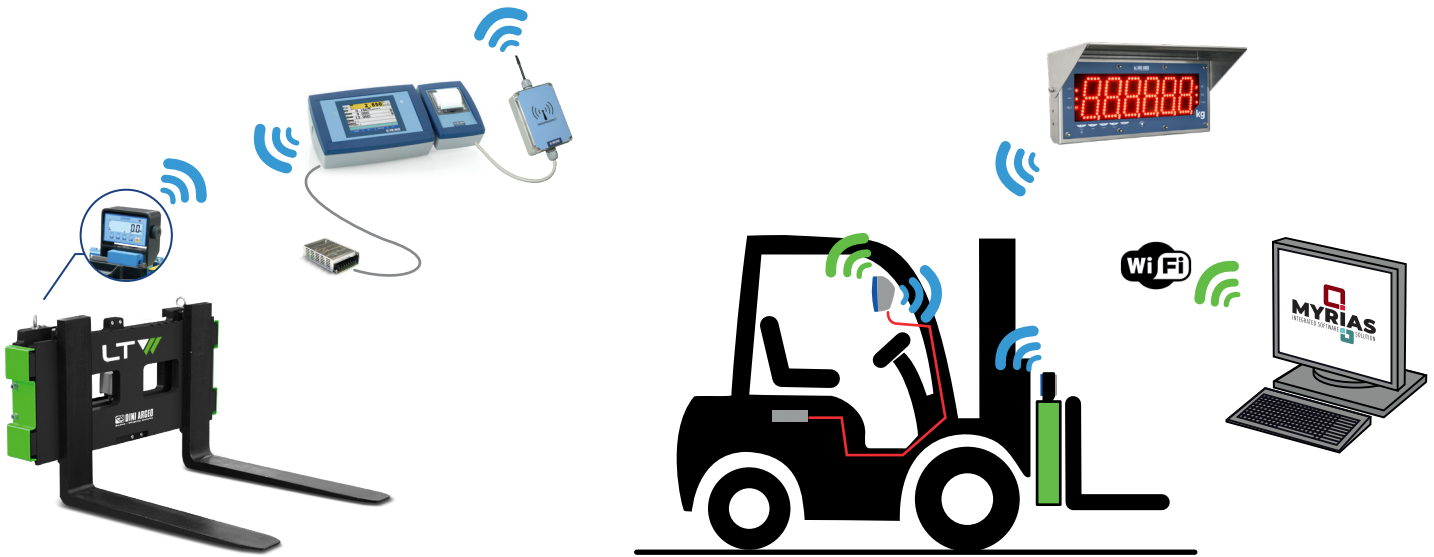

WIRELESS SOLUTIONS

LTW_SOLUTION 1_COMPLETE DATA MANAGEMENT

Indicator:	DFWLBLTW
Plate:	LTW25A
Indicator in cabin:	3590ET
Printer:	OBTPRLT
Radio module:	OBRF
WiFi:	WIFITD
Power supply:	SEE OPTION LIST ON THE WEBSITE

Wireless Repeater Unit

Remote Big Display	DGT100R
Radio Module	OBRF

LTW_SOLUTION 2_MAIN INDICATOR IN CABIN AND WIRELESS COMMUNICATION

Indicator:	DFWLBLTW
Plate:	LTW25A
Indicator in cabin:	DFWKxxPXP
Printer:	OBTPRLT
Radio module:	OBRF
Repeater program:	MSTSLV

WIRED SOLUTIONS ~

LTW_SOLUTION 3_INTEGRATED WEIGHING ON LTW

Indicator: DFWLBTW
Plate: LTW25A

LTW_SOLUTION 4_MULTIFUNCTION WEIGHING

Indicator: DFWLB
Plate: LTW25A
Cable: LTWKAB

LTW_SOLUTION 5_MULTIFUNCTION WEIGHING AND PRINTOUT

Indicator: DFWKxxPXP
Plate: LTW25A
Cable: LTWKAB

LTW_SOLUTION 6_TOUCH SCREEN ADVANCED WEIGHING AND DATA MANAGEMENT

Indicator: 3590ET
Plate: LTW25A
Cable: LTWKAB
Power supply: SEE OPTION LIST ON THE WEBSITE