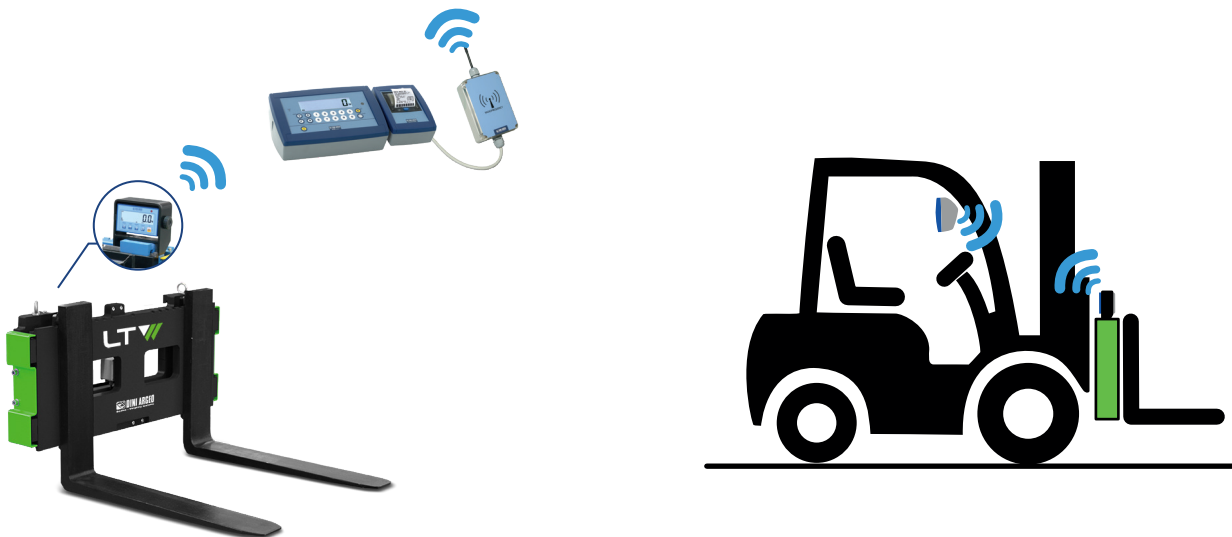

WIRELESS SOLUTIONS

LTW_SOLUTION 1_COMPLETE DATA MANAGEMENT

Indicator:	DFWLBLTW
Plate:	LTW25A
Indicator in cabin:	3590ET
Printer:	OBTPRLT
Radio module:	OBRF
WiFi:	WIFITD
Power supply:	SEE OPTION LIST ON THE WEBSITE

Wireless Repeater Unit

Remote Big Display	DGT100R
Radio Module	OBRF

LTW_SOLUTION 2_MAIN INDICATOR IN CABIN AND WIRELESS COMMUNICATION

Indicator:	DFWLBLTW
Plate:	LTW25A
Indicator in cabin:	DFWKxxPXP
Printer:	OBTPRLT
Radio module:	OBRF
Repeater program:	MSTSLV

Indicator: DFWKxxPXP
Plate: LTW25A
Cable: LTWKAB

LTW_SOLUTION 6_TOUCH SCREEN ADVANCED WEIGHING AND DATA MANAGEMENT

Indicator: 3590ET
Plate: LTW25A
Cable: LTWKAB
Power supply: SEE OPTION LIST ON THE WEBSITE