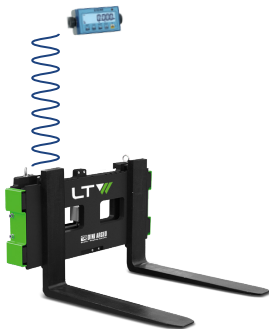

WIRELESS SOLUTIONS

LTW_SOLUTION 1_COMPLETE DATA MANAGEMENT

Indicator:	DFWLBLTW
Plate:	LTW25A
Indicator in cabin:	3590ET
Printer:	OBTPRLT
Radio module:	OBRF
WiFi:	WIFITD
Power supply:	SEE OPTION LIST ON THE WEBSITE

Wireless Repeater Unit

Remote Big Display	DGT100R
Radio Module	OBRF

LTW_SOLUTION 2_MAIN INDICATOR IN CABIN AND WIRELESS COMMUNICATION

Indicator:	DFWLBLTW
Plate:	LTW25A
Indicator in cabin:	DFWKxxPXP
Printer:	OBTPRLT
Radio module:	OBRF
Repeater program:	MSTSLV

WIRED SOLUTIONS ~

LTW_SOLUTION 3_INTEGRATED WEIGHING ON LTW

Indicator: DFWLBTW
Plate: LTW25A

LTW_SOLUTION 4_MULTIFUNCTION WEIGHING

Indicator: DFWLB
Plate: LTW25A
Cable: LTWKAB

LTW_SOLUTION 5_MULTIFUNCTION WEIGHING AND PRINTOUT

Indicator: DFWKxxPXP
Plate: LTW25A
Cable: LTWKAB

LTW_SOLUTION 6_TOUCH SCREEN ADVANCED WEIGHING AND DATA MANAGEMENT

Indicator: 3590ET
Plate: LTW25A
Cable: LTWKAB
Power supply: SEE OPTION LIST ON THE WEBSITE