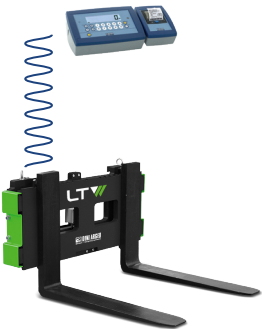

WIRELESS SOLUTIONS

LTW_SOLUTION 1_COMPLETE DATA MANAGEMENT

Indicator:	DFWLBLTW
Plate:	LTW25A
Indicator in cabin:	3590ET
Printer:	OBTPRLT
Radio module:	OBRF
WiFi:	WIFITD
Power supply:	SEE OPTION LIST ON THE WEBSITE

Wireless Repeater Unit

Remote Big Display	DGT100R
Radio Module	OBRF

LTW_SOLUTION 2_MAIN INDICATOR IN CABIN AND WIRELESS COMMUNICATION

Indicator:	DFWLBLTW
Plate:	LTW25A
Indicator in cabin:	DFWKxxPXP
Printer:	OBTPRLT
Radio module:	OBRF
Repeater program:	MSTSLV

WIRED SOLUTIONS ~

LTW_SOLUTION 3_INTEGRATED WEIGHING ON LTW

Indicator: DFWLBTW
Plate: LTW25A

LTW_SOLUTION 4_MULTIFUNCTION WEIGHING

Indicator: DFWLB
Plate: LTW25A
Cable: LTWKAB

LTW_SOLUTION 5_MULTIFUNCTION WEIGHING AND PRINTOUT

Indicator: DFWKxxPXP
Plate: LTW25A
Cable: LTWKAB

LTW_SOLUTION 6_TOUCH SCREEN ADVANCED WEIGHING AND DATA MANAGEMENT

Indicator: 3590ET
Plate: LTW25A
Cable: LTWKAB
Power supply: SEE OPTION LIST ON THE WEBSITE