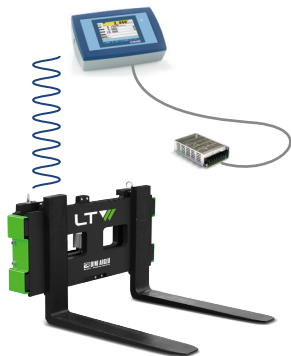

WIRELESS SOLUTIONS

LTW_SOLUTION 1_COMPLETE DATA MANAGEMENT

Indicator:	DFWLBLTW
Plate:	LTW25A
Indicator in cabin:	3590ET
Printer:	OBTPRLT
Radio module:	OBRF
WiFi:	WIFITD
Power supply:	SEE OPTION LIST ON THE WEBSITE

Wireless Repeater Unit

Remote Big Display	DGT100R
Radio Module	OBRF

LTW_SOLUTION 2_MAIN INDICATOR IN CABIN AND WIRELESS COMMUNICATION

Indicator:	DFWLBLTW
Plate:	LTW25A
Indicator in cabin:	DFWKxxPXP
Printer:	OBTPRLT
Radio module:	OBRF
Repeater program:	MSTSLV

WIRED SOLUTIONS ~

LTW_SOLUTION 3_INTEGRATED WEIGHING ON LTW

Indicator: DFWLBTW
Plate: LTW25A

LTW_SOLUTION 4_MULTIFUNCTION WEIGHING

Indicator: DFWLB
Plate: LTW25A
Cable: LTWKAB

LTW_SOLUTION 5_MULTIFUNCTION WEIGHING AND PRINTOUT

Indicator: DFWKxxPXP
Plate: LTW25A
Cable: LTWKAB

LTW_SOLUTION 6_TOUCH SCREEN ADVANCED WEIGHING AND DATA MANAGEMENT

Indicator: 3590ET
Plate: LTW25A
Cable: LTWKAB
Power supply: SEE OPTION LIST ON THE WEBSITE