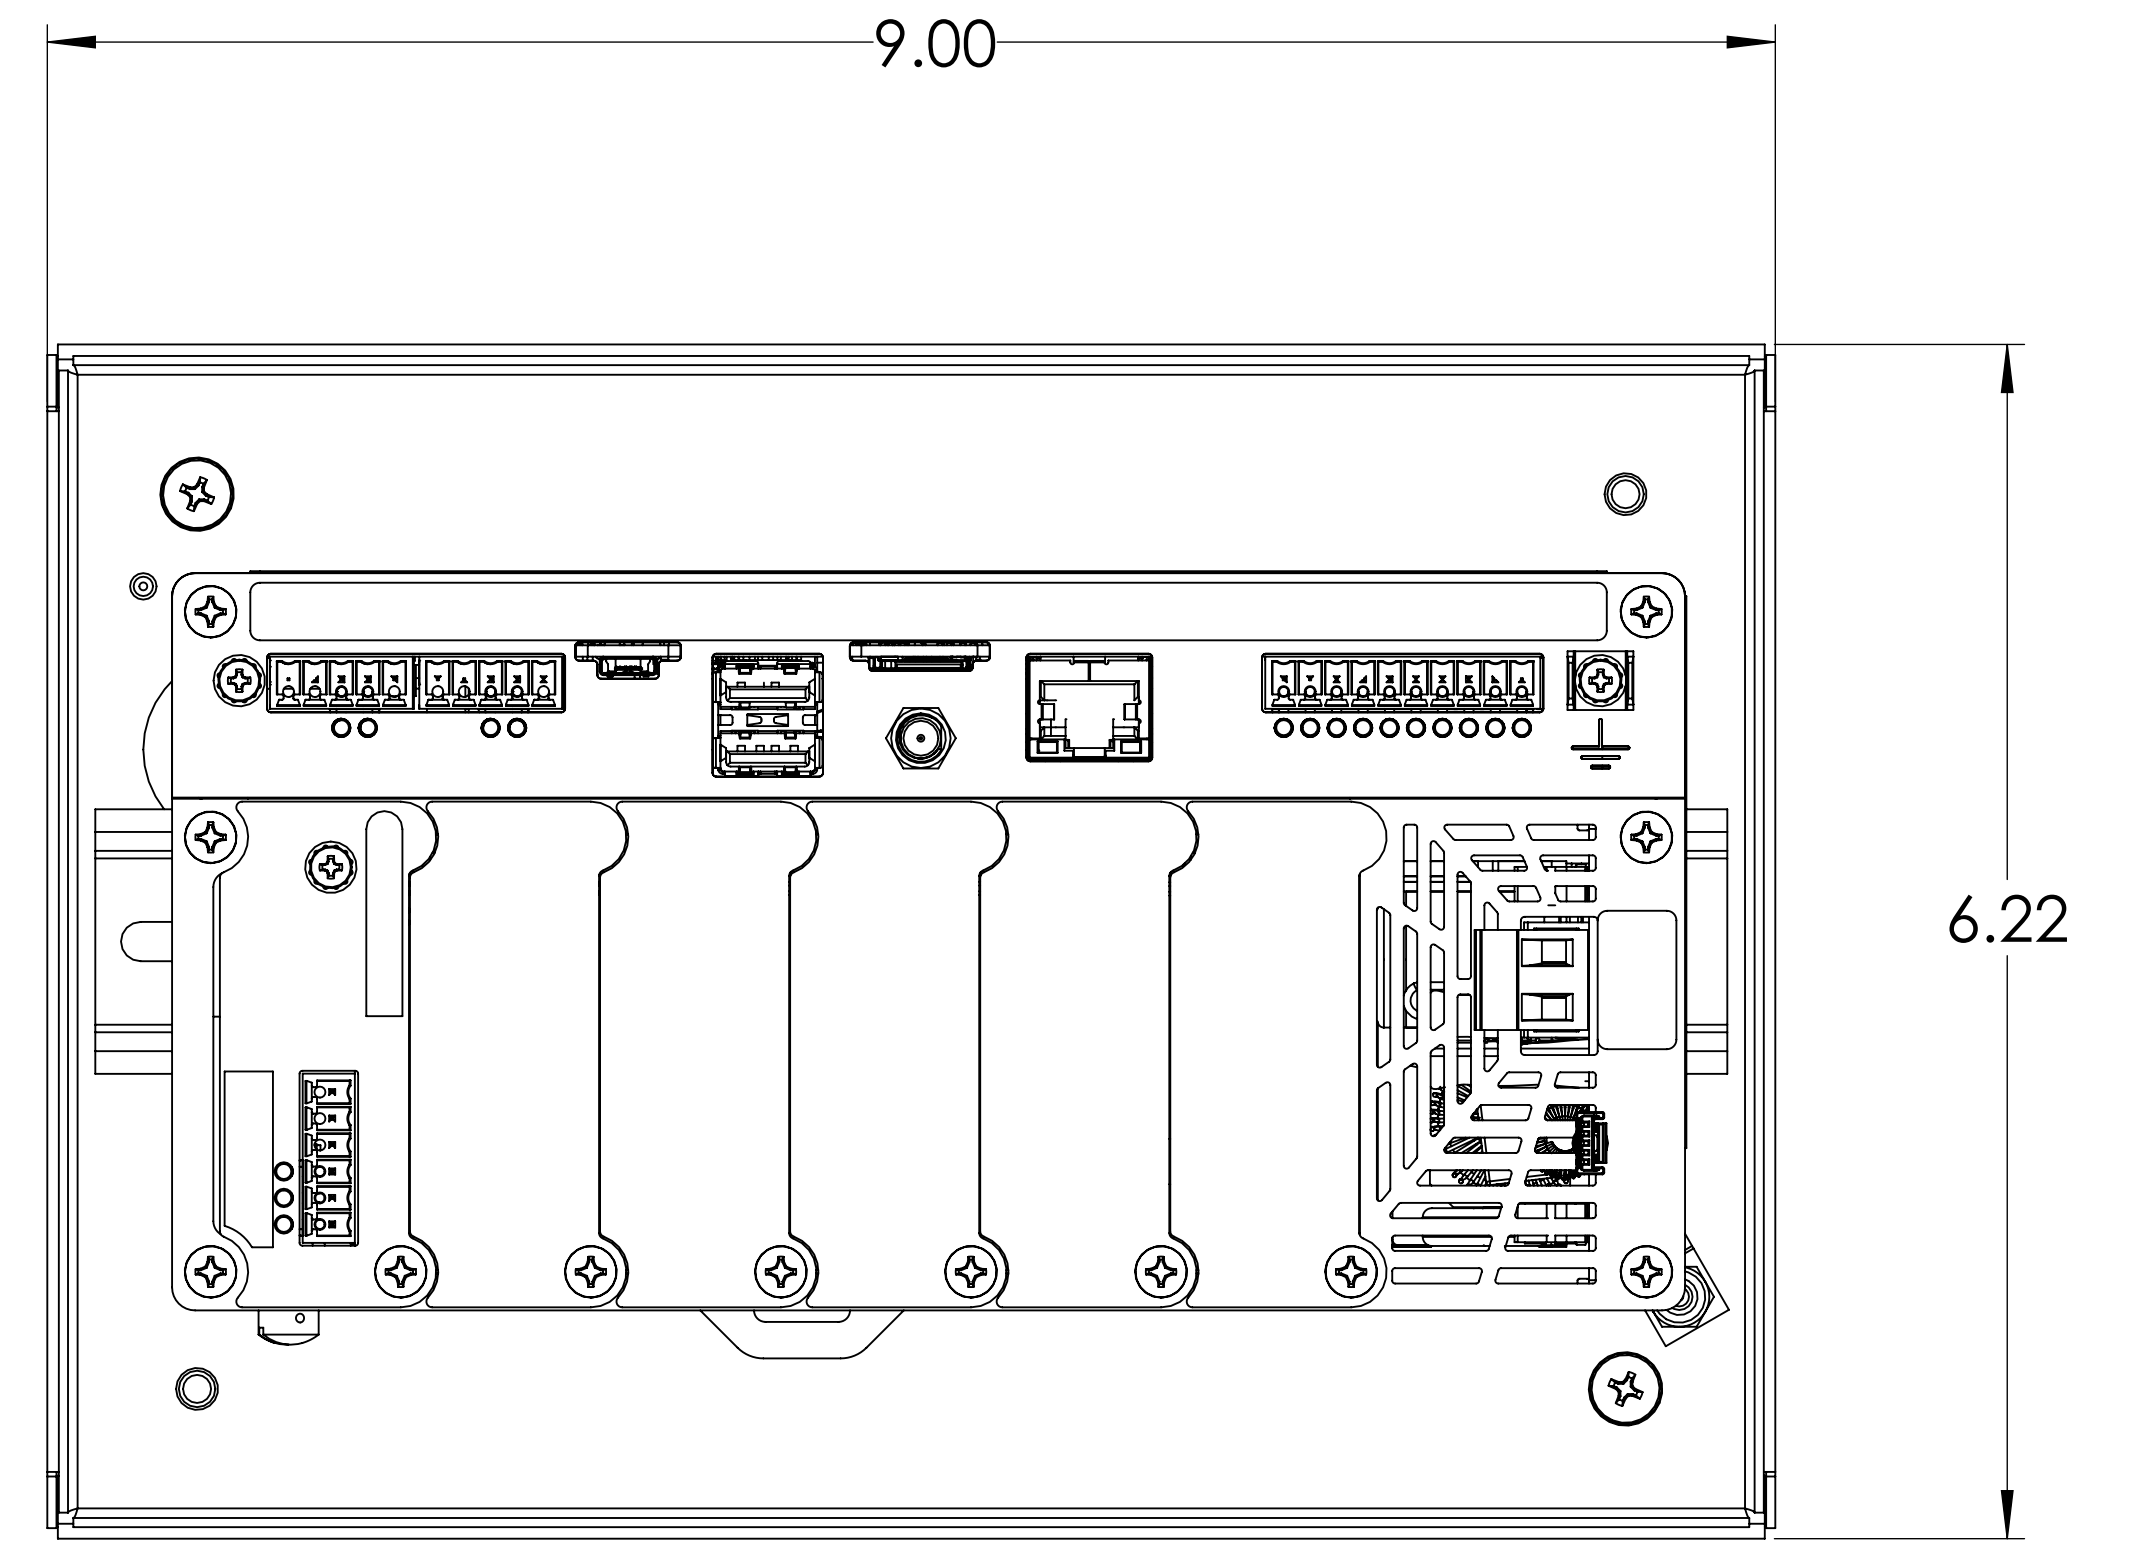

OUTSIDE PANEL VIEW

INSIDE PANEL VIEW

RICE LAKE WEIGHING SYSTEMS

1280 7-INCH DISPLAY KEYLESS
 PANEL MOUNT INDICATOR
 BASIC DIMENSIONS

SCALE 1:1