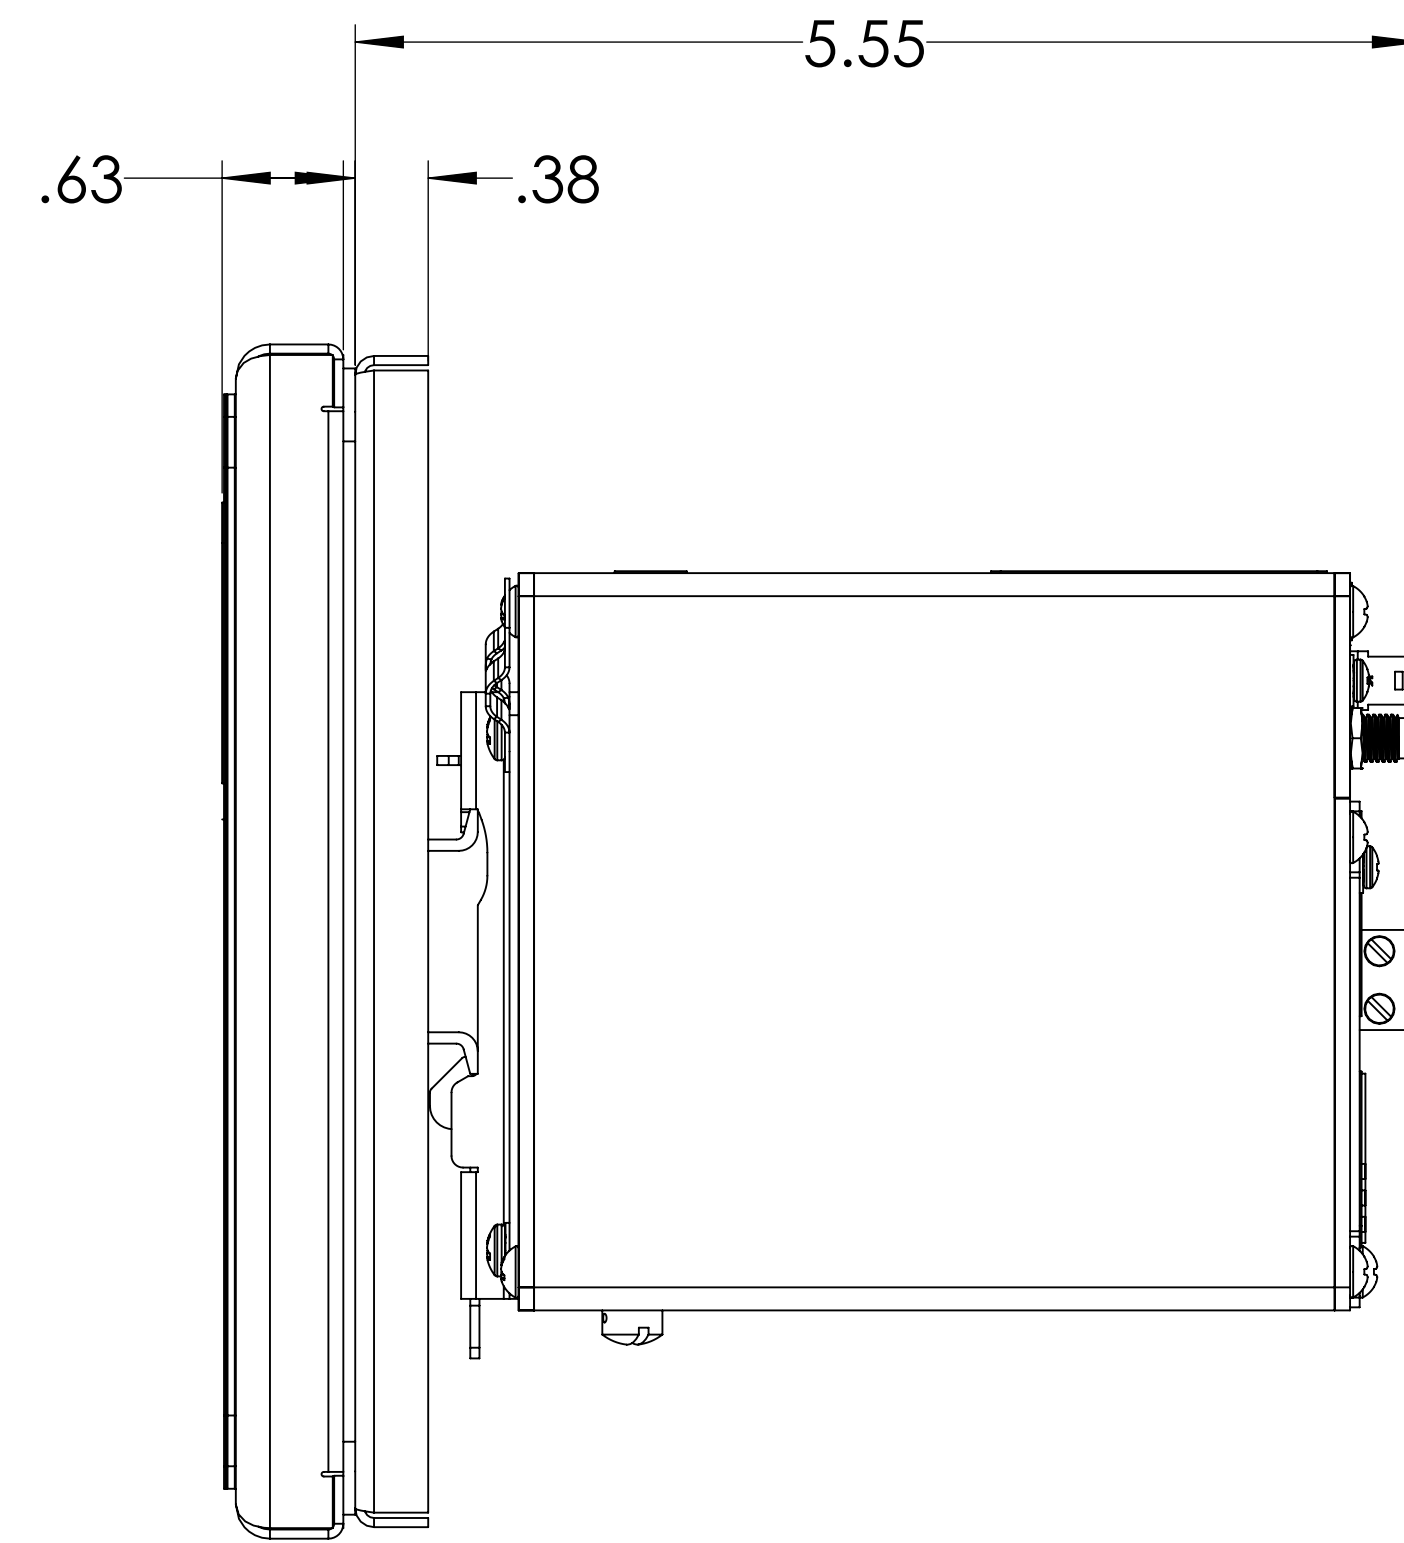

OUTSIDE PANEL VIEW

INSIDE PANEL VIEW

RICE LAKE WEIGHING SYSTEMS

1280 7-INCH DISPLAY KEYLESS
 PANEL MOUNT INDICATOR
 BASIC DIMENSIONS

SCALE 1:1