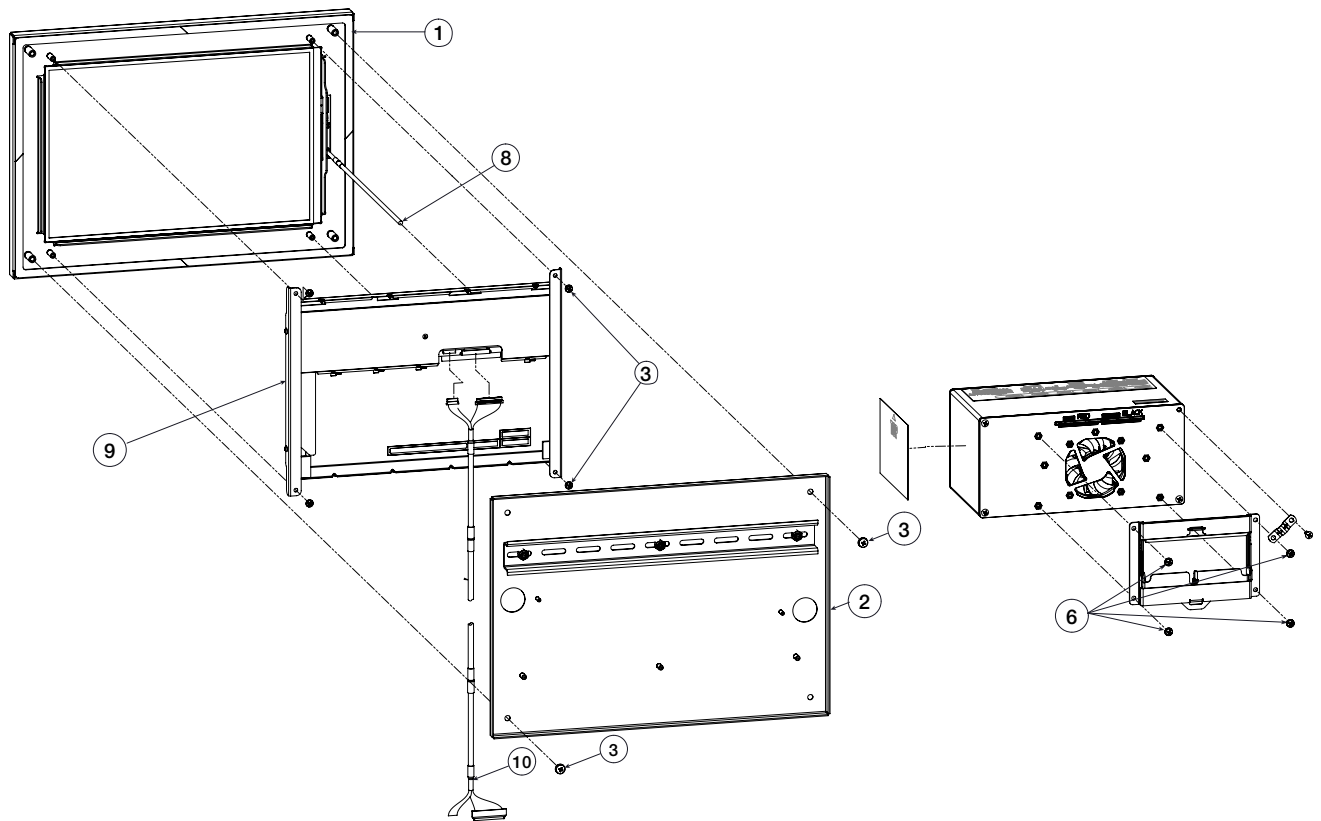

INDICATORS

1280 Enterprise Controller Assembly

12in Touch Only Screen

Part Number/Price

Part#	Description	Price
1 Components of Part# 176167		
	176127 Front panel enclosure	Consult
	176404 Gasket for 12 in	Consult
	176126 Touch screen overlay	Consult
2	179554 Mounting bracket, 1280	Consult
3	55718 Screw, machine 10-32NF x 1/4 internal tooth washer	Consult
6	166838 Din rail mount	Consult
8	180002 Cable, CPU to touchscreen	Consult
9	182992 Display, 12 in	Consult
10	180001 Cable, CPU to display	Consult