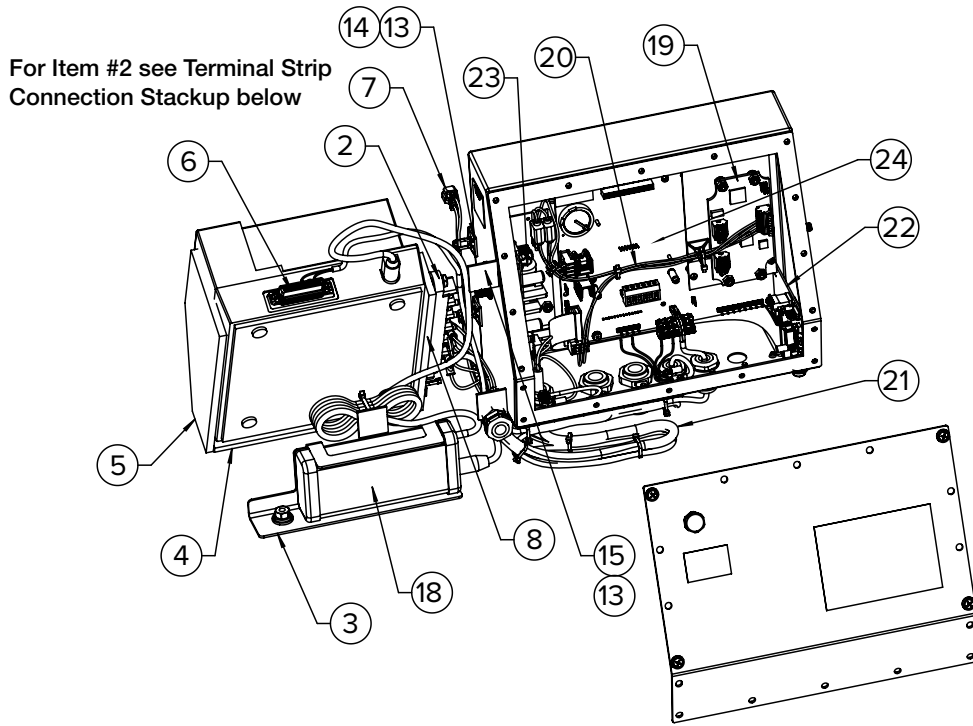

# 920i® Weigh Center

Internal Components

Terminal Strip Connection Stackup

LIVESTOCK  
REPLACEMENT PARTS

## Part Number/Price

Item #	Part #	Description
1	<b>127038</b>	Terminal ring, insulated
2	<b>127402</b>	Terminal block, 6 steel
3	<b>131437</b>	Clamp, power supply
4	<b>131439</b>	Foam insert, front
5	<b>131440</b>	Foam insert, side
6	<b>131668</b>	Cable assembly, printer
7	<b>131673</b>	Cable assembly, power
8	<b>131758</b>	Foam insert, LH side
9	<b>14626</b>	Nut, kep 8-32 NC hex
10	<b>14632</b>	Nut, kep 10-32 NF hex
11	<b>15134</b>	Washer, lock NO 8 type A
12	<b>15140</b>	Washer, lock NO 10 type A
13	<b>15631</b>	Cable tie, 3 in nylon
14	<b>15650</b>	Mount, cable tie 3/4in
15	<b>15658</b>	Mount, cable tie 1in
16	<b>22062</b>	Washer, plain NO 10 type A
17	<b>22065</b>	Nut, mach screw 10-24 NC
18	<b>72309</b>	Power supply, star 12 VDC
19	<b>131660</b>	Board, inclinometer
20	<b>131663</b>	Wiring harness, power
21	<b>131666</b>	Cable, power
22	<b>111109</b>	Board assembly, 920i Plus USB
23	<b>132791</b>	Power supply, DC/DC +/- 6V
24	<b>Consult</b>	920i CPU board

LIVESTOCK  
REPLACEMENT PARTS