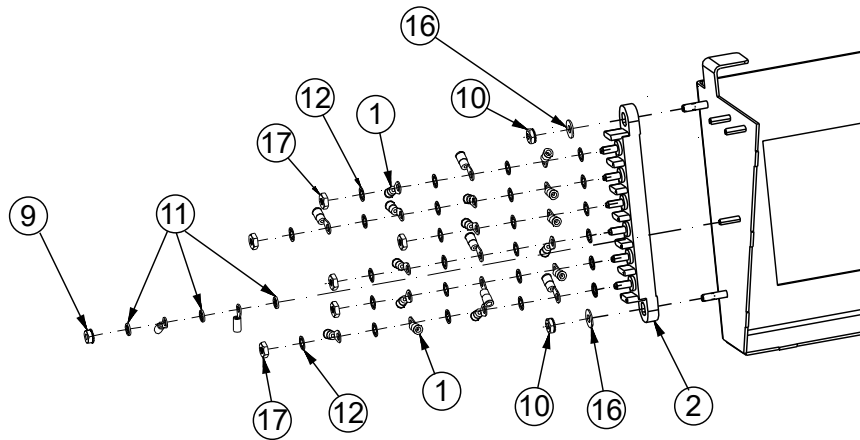

# 920i® Weigh Center

Internal Components

Terminal Strip Connection Stackup

LIVESTOCK  
REPLACEMENT PARTS

## Part Number/Price

Item #	Part #	Description
1	<b>127038</b>	Terminal ring, insulated
2	<b>127402</b>	Terminal block, 6 steel
3	<b>131437</b>	Clamp, power supply
4	<b>131439</b>	Foam insert, front
5	<b>131440</b>	Foam insert, side
6	<b>131668</b>	Cable assembly, printer
7	<b>131673</b>	Cable assembly, power
8	<b>131758</b>	Foam insert, LH side
9	<b>14626</b>	Nut, kep 8-32 NC hex
10	<b>14632</b>	Nut, kep 10-32 NF hex
11	<b>15134</b>	Washer, lock NO 8 type A
12	<b>15140</b>	Washer, lock NO 10 type A
13	<b>15631</b>	Cable tie, 3 in nylon
14	<b>15650</b>	Mount, cable tie 3/4in
15	<b>15658</b>	Mount, cable tie 1in
16	<b>22062</b>	Washer, plain NO 10 type A
17	<b>22065</b>	Nut, mach screw 10-24 NC
18	<b>72309</b>	Power supply, star 12 VDC
19	<b>131660</b>	Board, inclinometer
20	<b>131663</b>	Wiring harness, power
21	<b>131666</b>	Cable, power
22	<b>111109</b>	Board assembly, 920i Plus USB
23	<b>132791</b>	Power supply, DC/DC +/- 6V
24	<b>Consult</b>	920i CPU board

LIVESTOCK  
REPLACEMENT PARTS