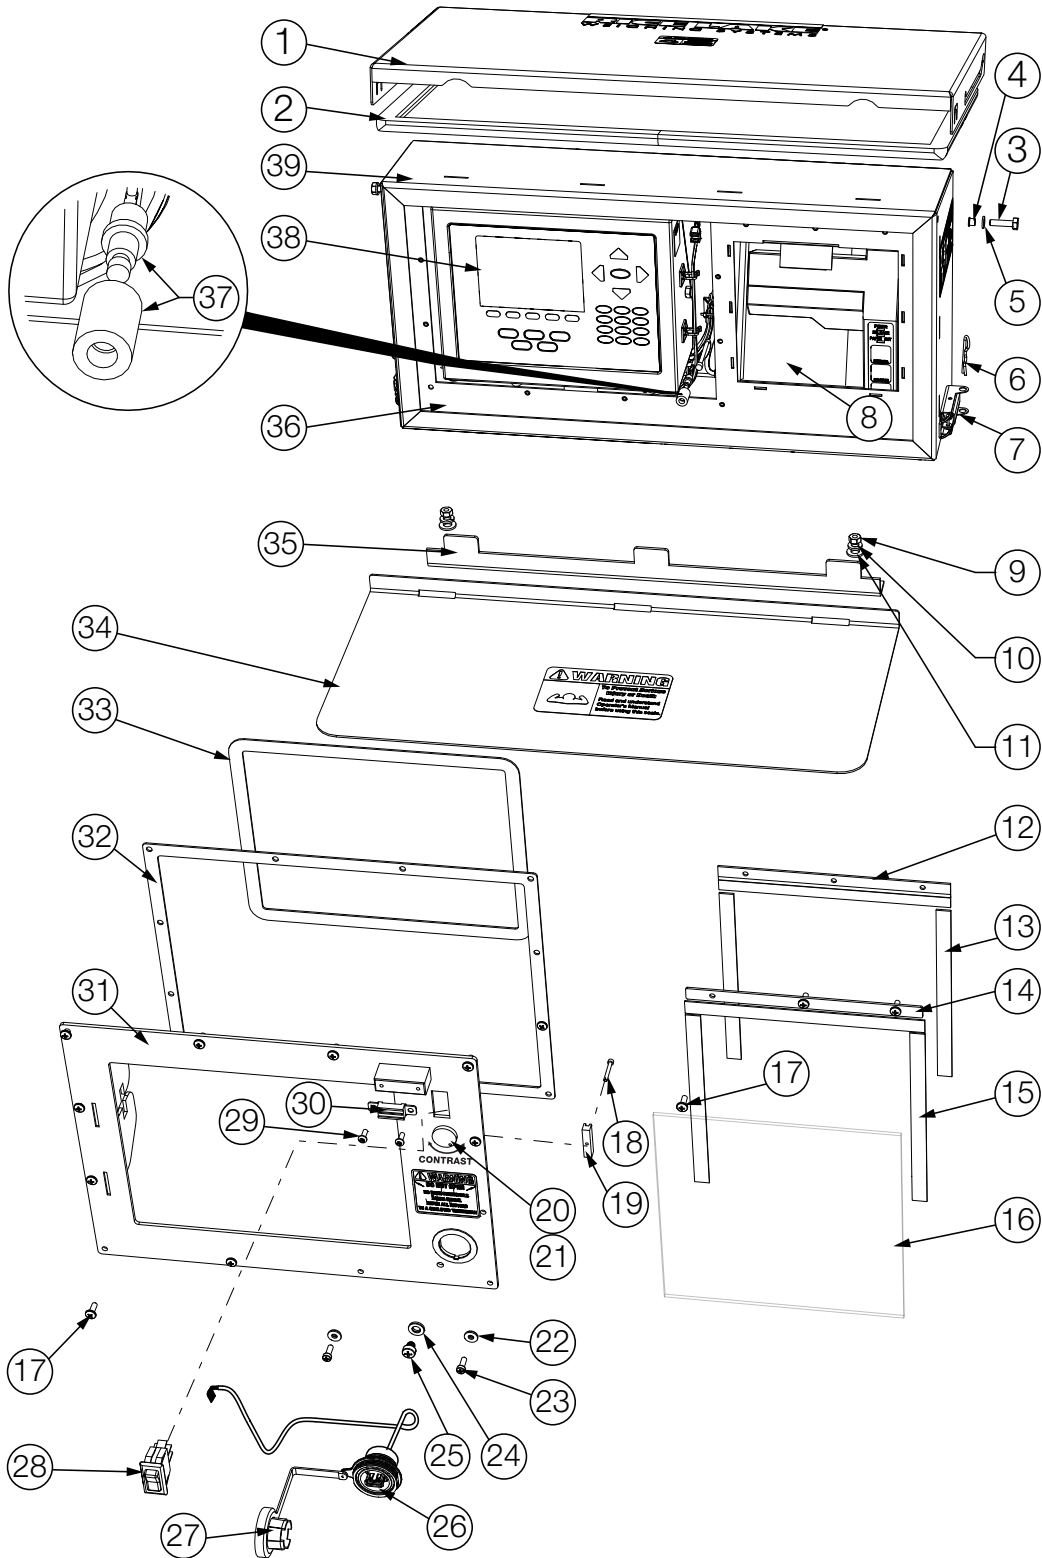

920i® Weigh Center

LIVESTOCK
REPLACEMENT PARTS

Part Number/Price

Item #	Part #	Description
1	131457	Door, enclosure
2	131443	Gasket, cover
3	128753	Screw, cap 1/4-20 x 1 in hex
4	155609	Washer, nylon
5	155608	Shoulder, washer, SST
6	160302	Hairpin, 0.08 x 1 9/16 in
7	171522	Latch, toggle
8	65635	Printer, Epson TMU-295
9	126993	Nut, Hex 5/16-18 grade 5
10	15153	Washer, lock 5/16 regular
11	111843	Washer, plain 5/16 Type A
12	127288	Hinge, plastic continuous
13	127108	Magnet, 1/2 x 0.06 in thick
14	131439	Foam, 1/2 in adhesive
15	127072	Foam, 1/2 in adhesive
16	131441	Printer splash shield
17	126938	Screw, machine 8-32 x 7/16 in
18	131459	Screw, cap 4-40 x 7/8 in SHCS
19	131461	Mount clamp
20	160425	Contrast control knob
21	161614	Cable, contrast control
22	45042	Washer, bonded sealing SST
23	30623	Screw, mach 8-32 NC x 7/16 in
24	44676	Washer, bonded sealing
25	42640	Screw, mach 1/4-28 NF x 1/4 in
26	131675	Connector, USB-A front PNL
27	118994	Connector, Bulgin sealing
28	128774	Switch, rocker
29	14844	Screw, mach 6-32 NC x 3/8 in
30	131698	Catch, magnetic cabinet
31	131451	Front bezel, indicator
32	131448	Gasket, bezel/front plate
33	131447	Gasket, indicator/front
34	131455	Printer shelf
35	131446	Mount, shelf
36	131486	Front plate, weigh center
37	131667	Switch assy, single pole
38	131662	Indicator, 920i Plus, universal
39	131456	Enclosure, weigh center
—	71630	Scale tickets, 500/pack
—	29583	Printer ribbon black
—	66502	Overlay, membrane switch

LIVESTOCK
REPLACEMENT PARTS