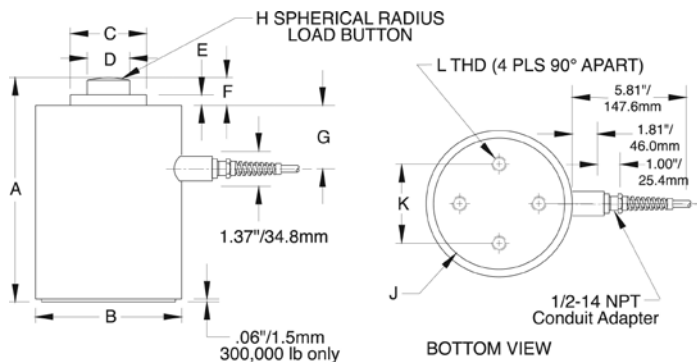

C2P1

Alloy Steel, Environmentally Sealed, NTEP Certified 1:4,500 Class III L Multiple Cell, IP67

Picture is a representation of actual product.

Approvals

Order Information

Load Rating	Part #	Est. Weight	Price
NTEP Certified, 10 ft Cables			
20,000 lb	21625	25 lb	Consult
50,000 lb	21626	25 lb	Consult
100,000 lb	21627	50 lb	Consult
200,000 lb	21628	110 lb	Consult
NTEP Certified, 35 ft Cables			
20,000 lb	21630	25 lb	Consult
50,000 lb	21632	25 lb	Consult
100,000 lb	21633	50 lb	Consult
200,000 lb	21634	110 lb	Consult
Non-NTEP Certified, 10 ft Cables			
300,000 lb	17670	180 lb	Consult
Non-NTEP Certified, 35 ft Cables			
300,000 lb	17671	190 lb	Consult

Dimensions

Rated Capacity	A	B	C	D	E	F	G	H	J	K	L
lb/in											
20,000 to 50,000	7.50	4.50	2.25	1.25	0.50	0.75	2.50	6.00	—	2.38	3/8-24 UNF × 3/8 DP
100,000	9.13	6.00	3.13	1.75	0.63	1.06	2.50	12.00	—	4.00	1/2-20 UNF × 3/4 DP
200,000	11.63	8.00	4.50	2.50	0.63	1.06	3.50	12.00	—	5.50	5/8-18 UNF × 1 DP
300,000	14.00	10.00	5.00	3.00	0.75	1.31	4.31	15.00	8.00	5.50	3/4-16 UNF × 1 1/4 DP

Specifications

- Full Scale Output:**
2.0 mV/V
- Output Resistance:**
350 (± 3.5) ohm
- Input Resistance:**
350 (± 3.5) ohm
- Material/Finish:**
High-alloy steel, epoxy coated
- Temperature:**
Compensated range
14 °F to 104 °F (-10 °C to 40 °C)
Operating range
0 °F to 150 °F (-18 °C to 65 °C)
- Seal Type:**
NEMA Type 6 Environmentally sealed, IP67
- Safe Overload:**
150% full scale
- Rated Excitation:**
5 to 10 VDC (20 V maximum)
- Nonlinearity:**
0.03% full scale
- Hysteresis:**
0.02% full scale
- Insulation Resistance:**
5,000 megohm
- Deflection at Capacity:**
20,000 lb: 0.0075 in
30,000 lb: 0.0075 in
50,000 lb: 0.0065 in
100,000 lb: 0.0075 in
200,000 lb: 0.0070 in
300,000 lb: 0.012 in
- Cable Length:**
10 ft
35 ft
- Cable Color Code:**
Green +Excitation
Black -Excitation
White +Signal
Red -Signal
Yellow Shield
- Warranty:**
Three-year limited
- Approvals:**
NTEP
FM