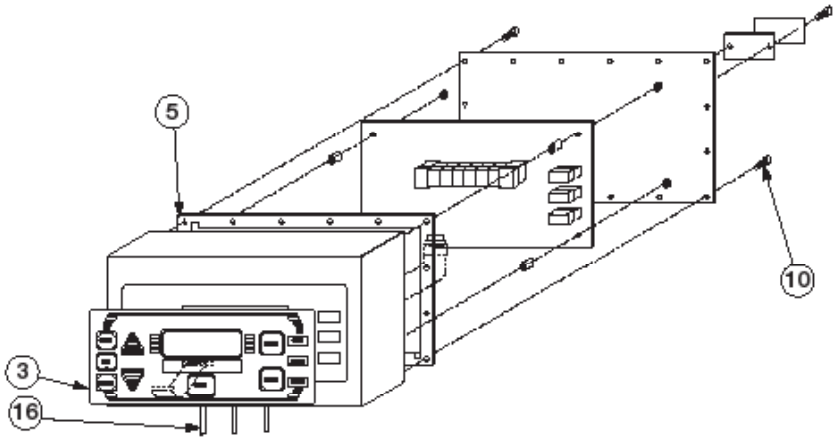

CHECKWEIGHERS

CW-40

Indicator Assembly

Part Number/Price

Ref#	Part#	Description	Price
3	20063	Membrane keypad	Consult
5	20036	Gasket, enclosure	Consult
10	20037	Screw assembly, back plate	Consult
	15137	Washer, rubber	Consult
	15138	Washer, no. 8	Consult
16	19655	Power cord kit	Consult

(See Diagram CW-40-A)

CW-40-A