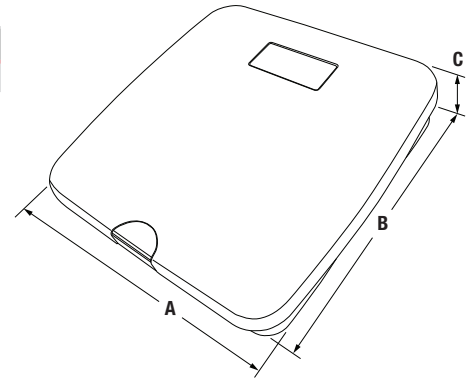

D400

Adult and Child Scale

HEALTH SCALES

Model D400

Standard Features

- Large, stable scale base
- LCD display
- Standard, or Adult and Child weighing mode
- Tap to turn on
- Auto power-off ensures long battery life
- Master power switch to prevent power-on during transport
- Units of measure: lb, kg
- Scale capacity switches from pounds to ounces when tare function for adult weight is used
- Optional carrying case

Specifications

Capacity:

No tare entered: 0 to 100 lb x 0.1 lb;
100 to 440 lb x 0.2 lb
Tare entered: 0 to 100 lb x 2 oz; 100 to 400 lb x 4 oz
Metric: 0 to 50 kg x 0.05 kg; 50 to 200 kg x 0.1 kg

Power:

Four AA alkaline batteries (included)
or AC adaptor (included)

Battery Type:

Four AA alkaline (included)

Warranty:

One-year limited

Part Number/Price

Part #	Model #	Capacity	Price
157108	D400	440 lb (200 kg)	Consult

Shipping Weight

Part #	Model #	L x W x H	Package Wgt. (lb)	Dim Wgt. (lb)	Shipping Wgt. (lb)
157108	D400	17 x 15 x 6 in	9	12	12

Options/Accessories

Part #	Description	Price
107445	Carrying case	Consult

Optional Transport/Carrying Case

Dimensions

	Inches	Centimeters
A	12.7	32.2
B	12.7	32.2
C	2.0	5.0