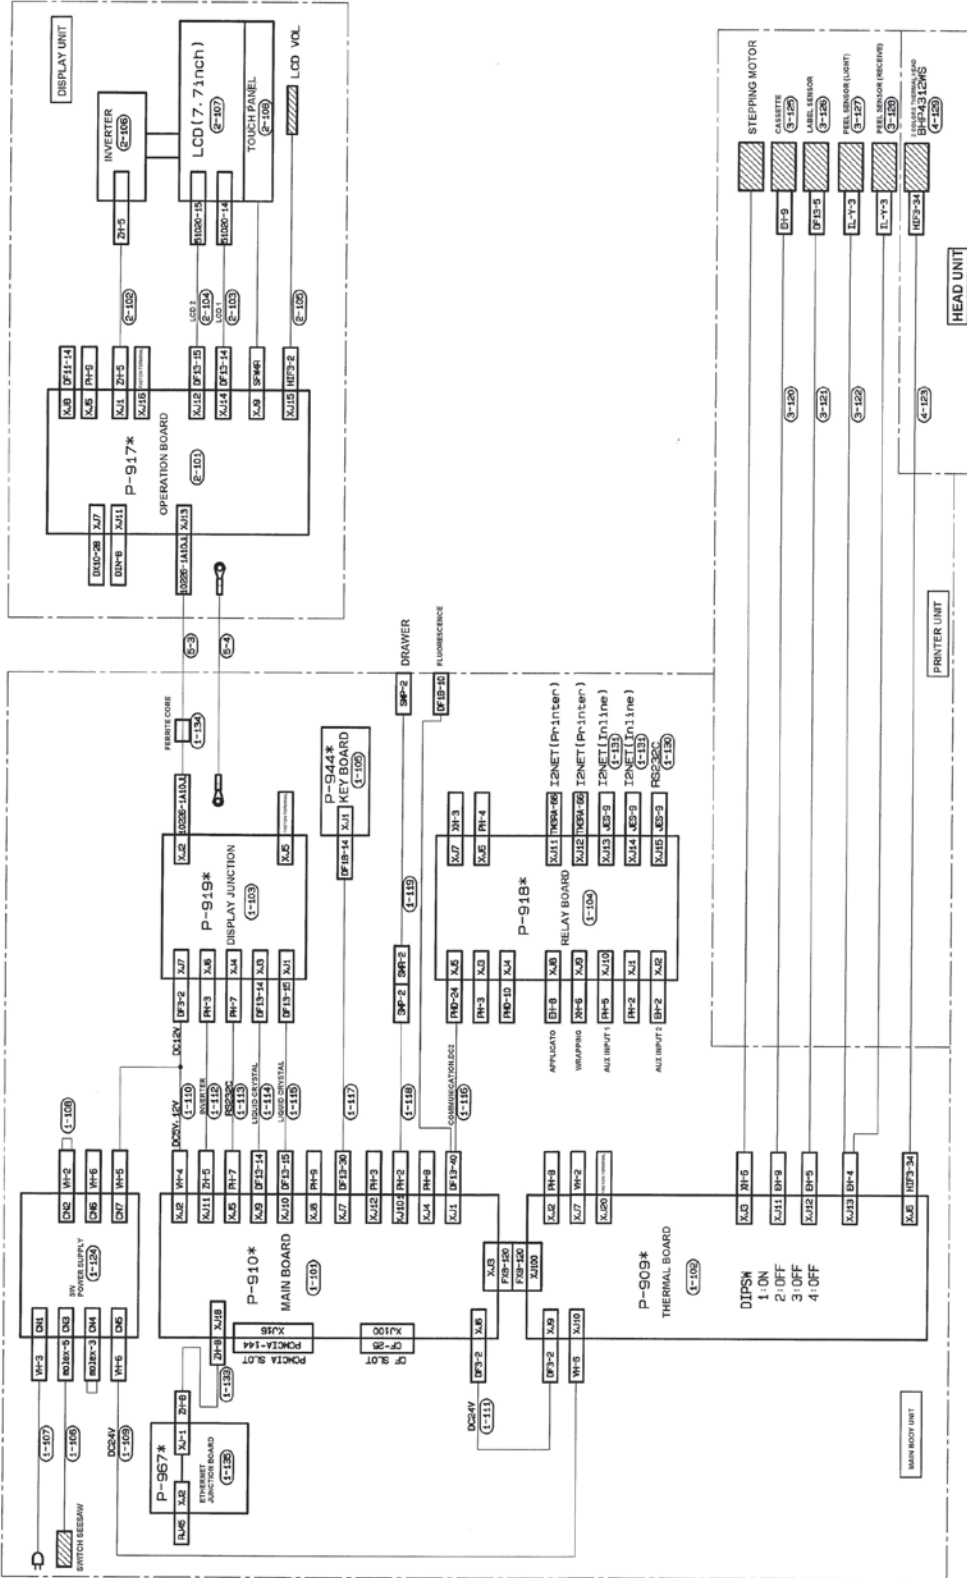

IL-2000SA Wiring Diagram

Legend

- 1: Main Unit
- 2: Display Unit
- 3: Printer Unit
- 4: Printhead Unit
- 5: Top Unit (external)

Discontinued Scales

IL-2000SA-Wiring

Parts not listed are no longer available. Some parts listed may not be available.