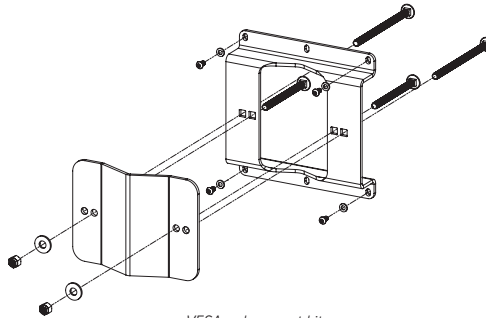

VESA pole mount kit
PN 212745