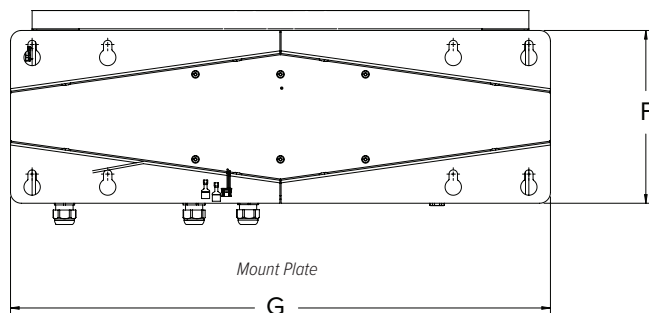

Approvals

Measurement
Canada
Approved

Dimensions

LaserLight3			
A	23.00 in (584 mm)	E	5.00 in (127 mm)
B	10.10 in (256 mm)	F	8.00 in (203 mm)
C	8.73 in (222 mm)	G	25.02 in (636 mm)
D	5.87 in (149 mm)		

Standard Features

- Color display
- Displays six high-intensity digits up to 5 in height
- Adjustable daylight/night intensity
- Mirror mode (reverse image) function
- Durable weather tight enclosure with flip-down door
- Flat-wall mounted or add VESA or offset mount