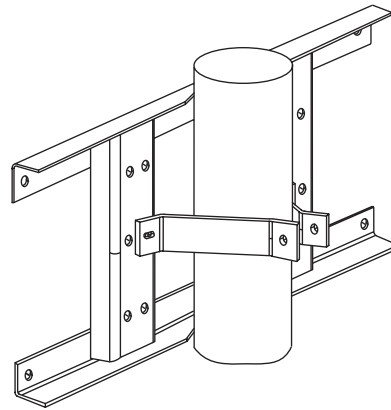

Flange pole mount kit
PN 75856