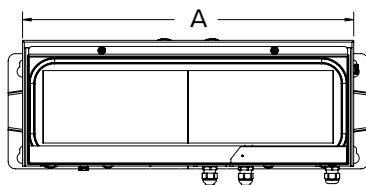

Approvals

Measurement
Canada
Approved

Dimensions

LaserLight3			
A	23.00 in (584 mm)	E	5.00 in (127 mm)
B	10.10 in (256 mm)	F	8.00 in (203 mm)
C	8.73 in (222 mm)	G	25.02 in (636 mm)
D	5.87 in (149 mm)		

Standard Features

- Color display
- Displays six high-intensity digits up to 5 in height
- Adjustable daylight/night intensity
- Mirror mode (reverse image) function
- Durable weather tight enclosure with flip-down door
- Flat-wall mounted or add VESA or offset mount