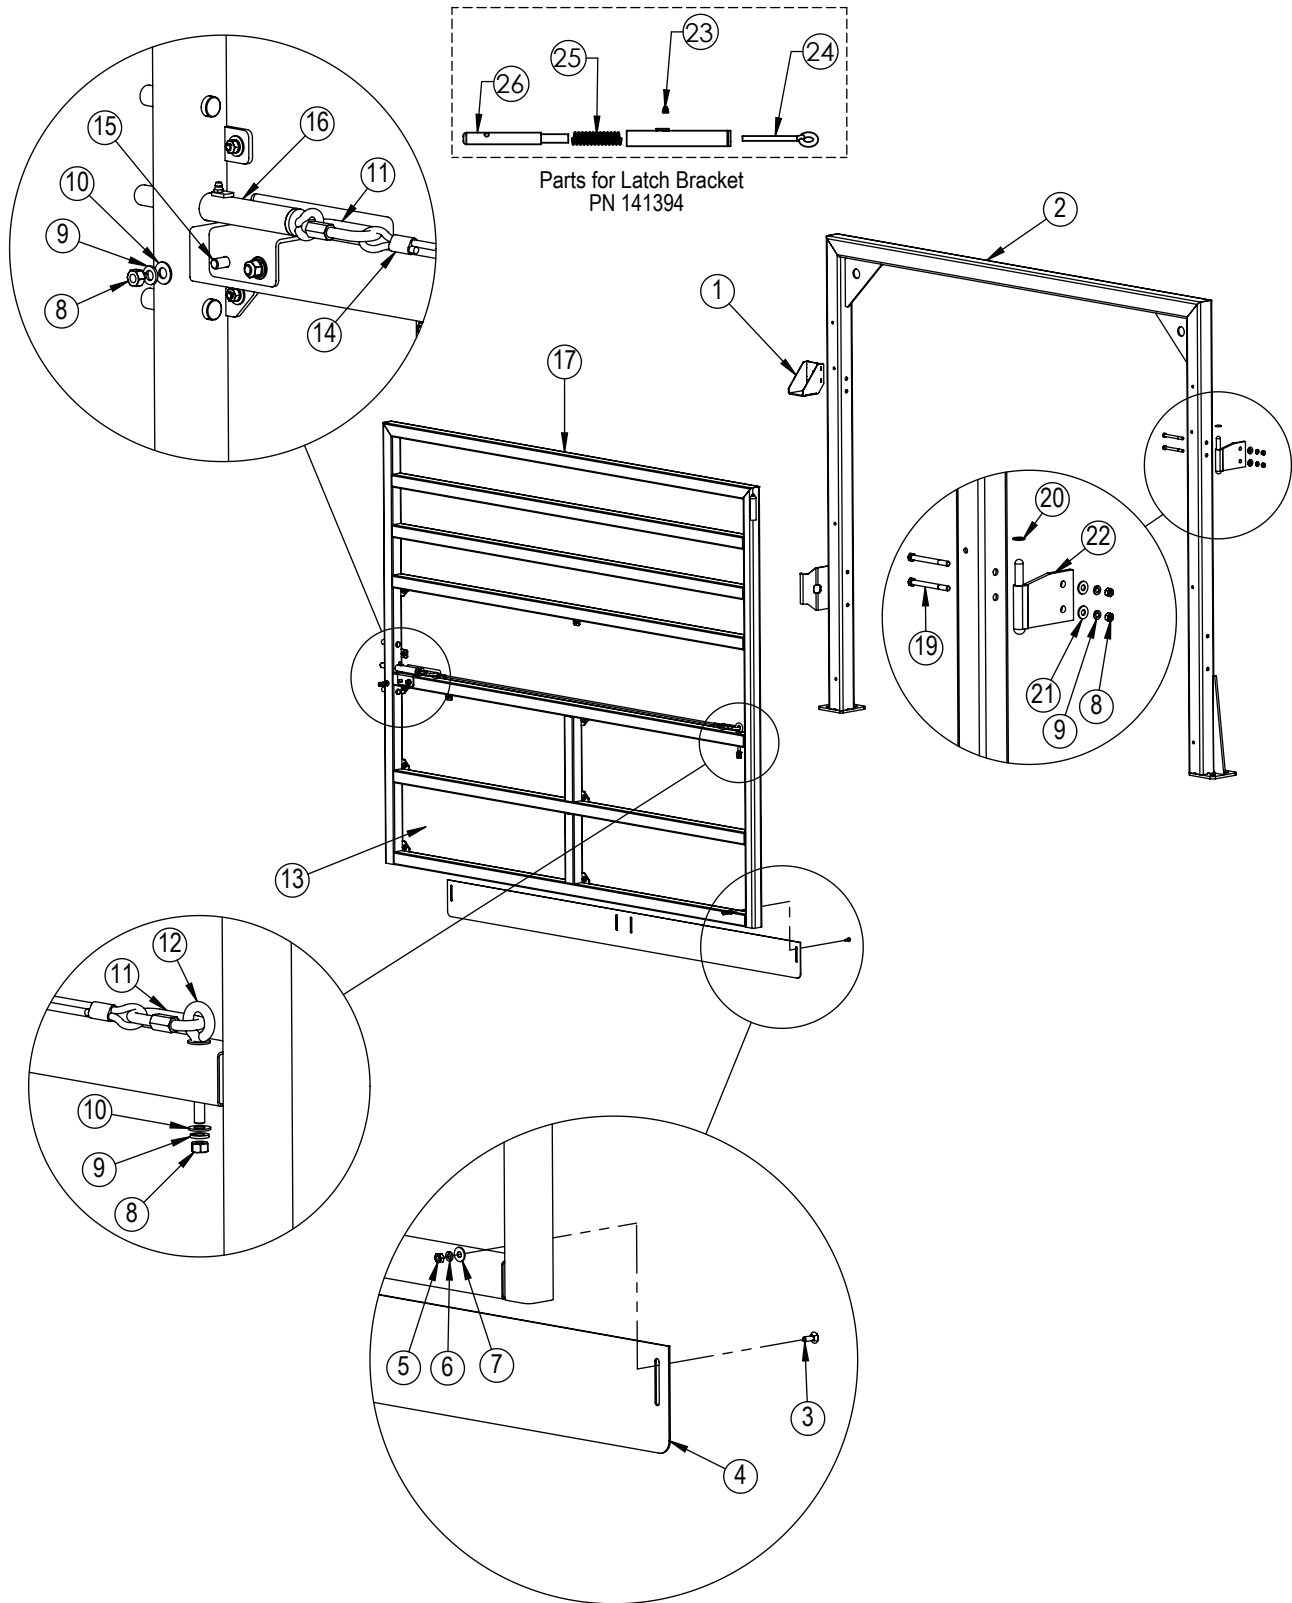

MAS-LC (2018 and older model)

Gate Component Details

LIVESTOCK
REPLACEMENT PARTS

MAS-LC (2018 and older model)

Gate Component Details

Part Number/Price

Item #	Part #	Description
1	164363	Bracket, gate lift stop
2	151192	End, overhead 7 ft
	154680	End, overhead 10 ft
3	132917	Carriage bolt, 1/4-20 x 1 in
4	159783	Kick panel, 7 ft
	164153	Kick panel, 9 ft
5	14641	Nut, 1/4-20 NC hex steel
6	15147	Washer, lock 1/4 in regular
7	81427	Washer, flat 1/4 in steel
8	132684	Nut, hex 3/8-16 NC grade 5 zinc
9	15159	Washer, lock 3/8 in regular
10	21938	Washer, plain 3/8 in Type A
11	150715	Link, quick 3/8 in
12	150820	Eye bolt, 3/8-16 NC x 3 in
13	151193	Panel, gate, 7 ft
	154689	Panel, gate, 9 ft
14	150716	Cable, latch 1/4 in OD, 7 ft
	154690	Cable, latch 1/4 in OD, 9 ft
15	127013	Screw, cap hex 3/8-16 x 3 in
16	141394	Gate latch assembly
17	151191	Gate, left-hand no panel 7 ft
	154687	Gate, left-hand no panel 10 ft
	151195	Gate, right-hand no panel 7 ft
	154686	Gate, right-hand no panel 10 ft
19	127003	Screw, cap hex 3/8-16
20	163215	Hinge bushing
21	21938	Washer, plain 3/8 Type A
22	Consult	Plate, hinge
23	70339	Grease zerk
24	203361	Eye bolt, SST, 5/16-18 x 4
25	131702	Spring, compression
26	203478	Latch pin

LIVESTOCK
REPLACEMENT PARTS