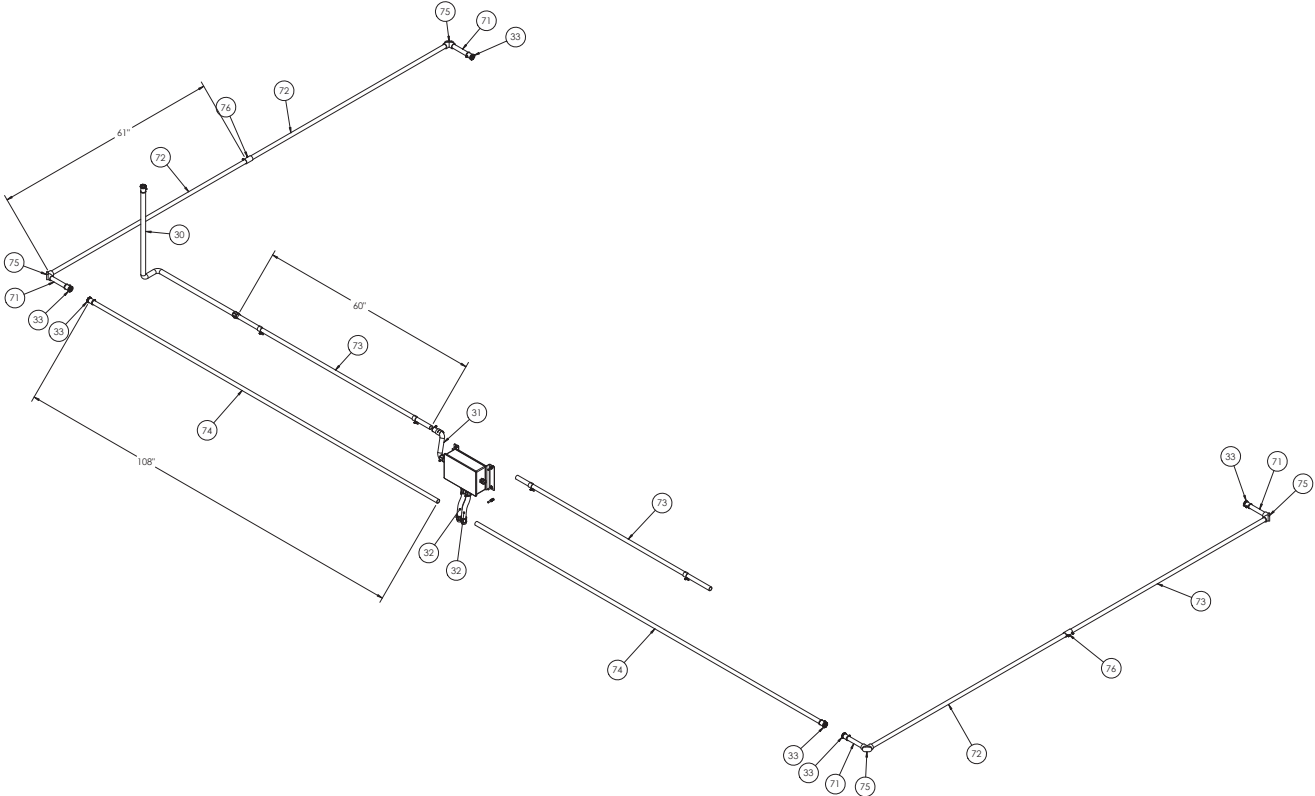

MAS-LC (2019 model)

Conduit Details

LIVESTOCK
REPLACEMENT PARTS

Part Number/Price

Item #	Part #	Description
30	188761	Conduit assembly, 180 x 180 x 40 in long
31	188764	Conduit assembly, 180 x 180 x 19.5 in long
32	188765	Conduit assembly, 180 x 180 x 10 in long
33	45339	Conduit connector, 3/4 diameter
71	Consult	Conduit, rigid EMT 3/4 x 6 in long galvanized steel
72	Consult	Conduit, rigid EMT 3/4 x 61 in long galvanized steel
73	Consult	Conduit, rigid EMT 3/4 x 60 in long galvanized steel
74	Consult	Conduit, rigid EMT 3/4 x 108 in long galvanized steel
75	65357	Elbow, 90 degree, pull through
76	48376	Conduit connector splice, 3/4 in

LIVESTOCK
REPLACEMENT PARTS