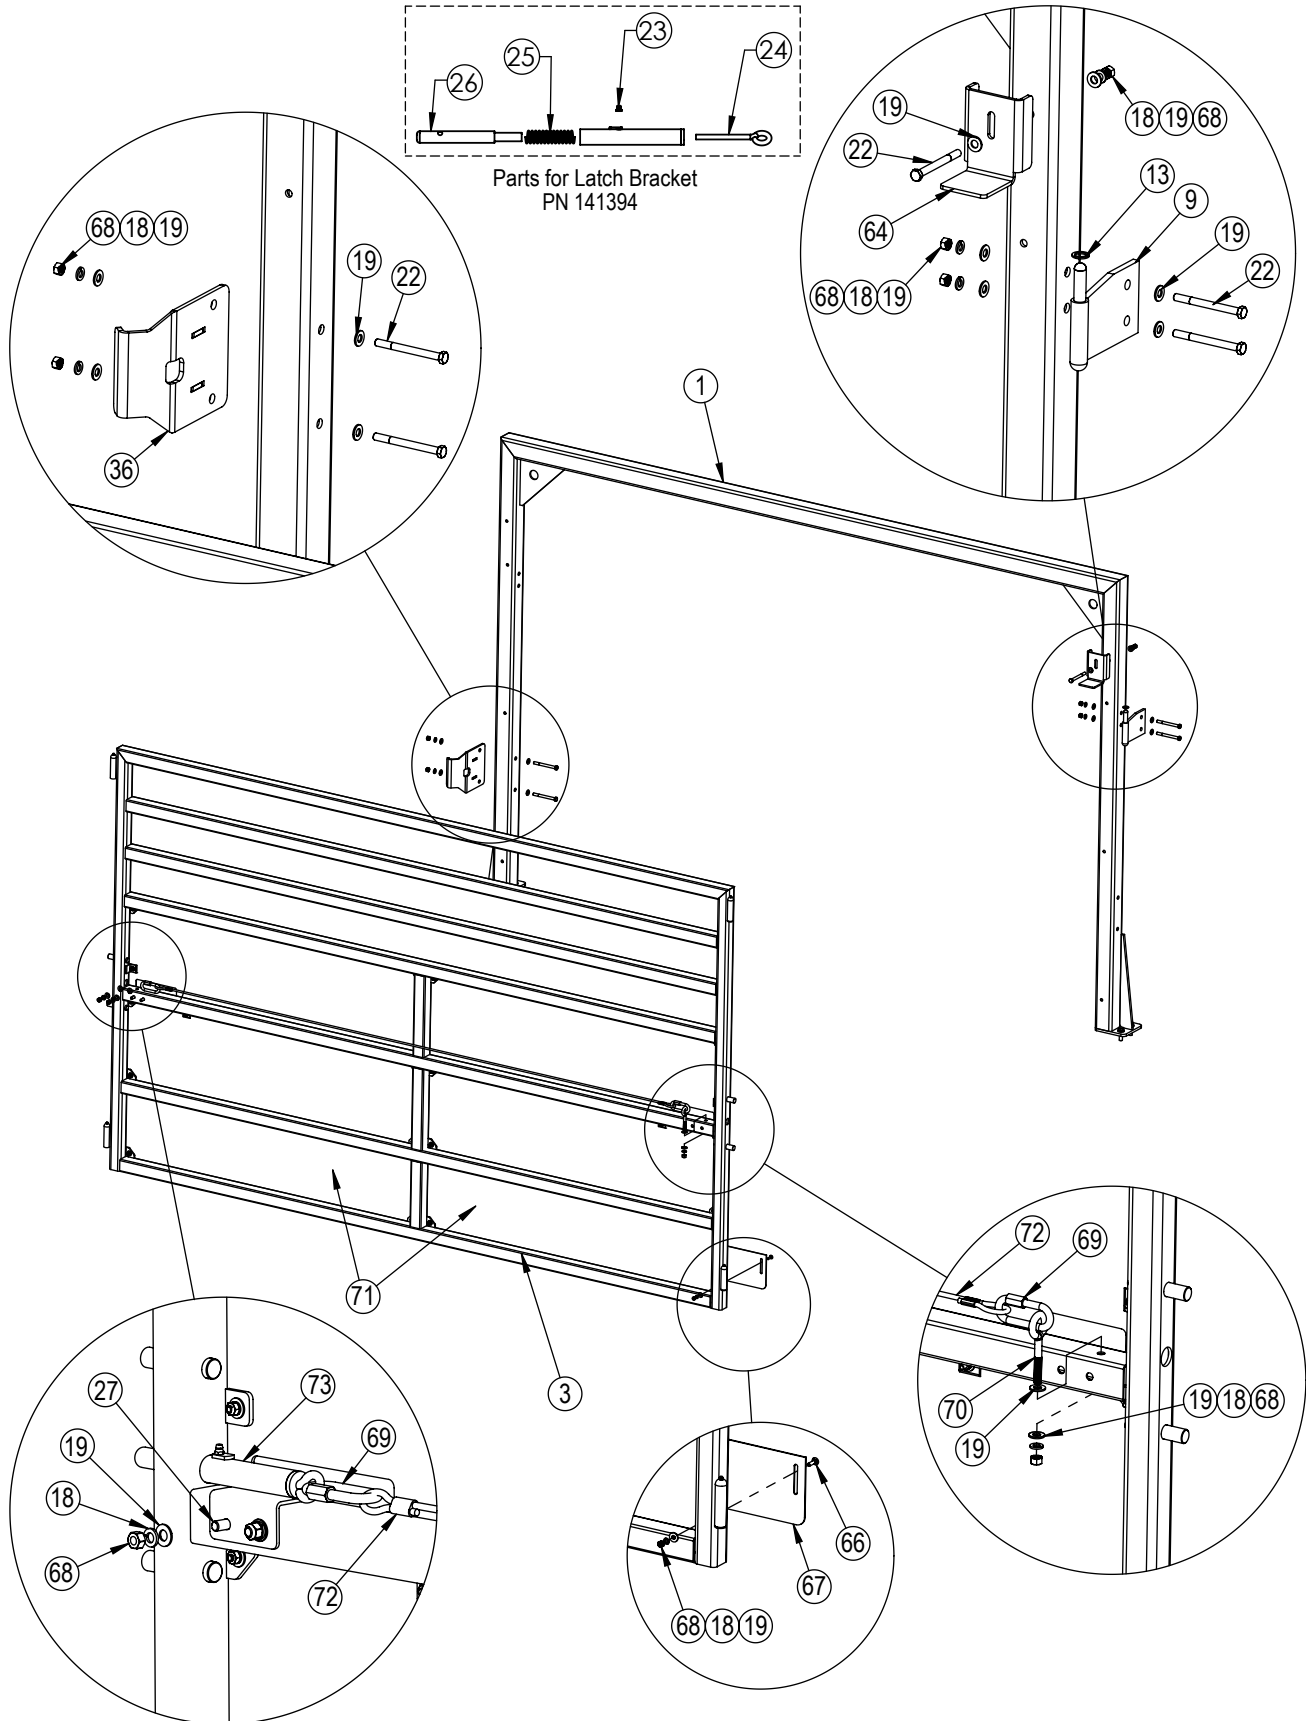

# MAS-LC (2019 model)

Gate Component Details

LIVESTOCK  
REPLACEMENT PARTS

# MAS-LC (2019 model)

Gate Component Details

## Part Number/Price

Item #	Part #	Description
1	185923	End overhead, 7 ft
	192423	End overhead, 10 ft
3	185926	Gate assembly, 7 ft
	192424	Gate assembly, 10 ft
9	191611	Hinge, universal upper
13	163215	Hinge bushing
18	15159	Washer, lock 3/8 in regular zinc
19	21938	Washer, plain 3/8 in type A
22	127003	Screw, cap hex 3/8-4, grade 5 zinc
23	70339	Grease zerk
24	208638	Eye bolt, SST, 5/16-18 x 4
25	131702	Spring, compression
26	203478	Latch pin
27	127013	Screw, cap hex 3/8-16 x 3 in grade 5 zinc
36	186458	Strike plate assembly
64	164363	Bracket, lift stop
66	132917	Carriage bolt, 1/4-20 NC hex steel
67	159783	Kick panel, 7 ft
	164153	Kick panel, 10 ft
68	132684	Nut, hex 3/8-16 NC grade 5 zinc
69	150715	Quick link, 3/8 in
70	150820	Eye bolt, 3/8-16 NC x 3 in
71	175831	Panel, gate 7 ft
	175829	Panel, gate 10 ft
72	150716	Cable, latch 1/4 in OD, 7 ft
	154690	Cable, latch 1/4 in OD, 9 ft
73	141394	Gate latch assembly

LIVESTOCK  
REPLACEMENT PARTS