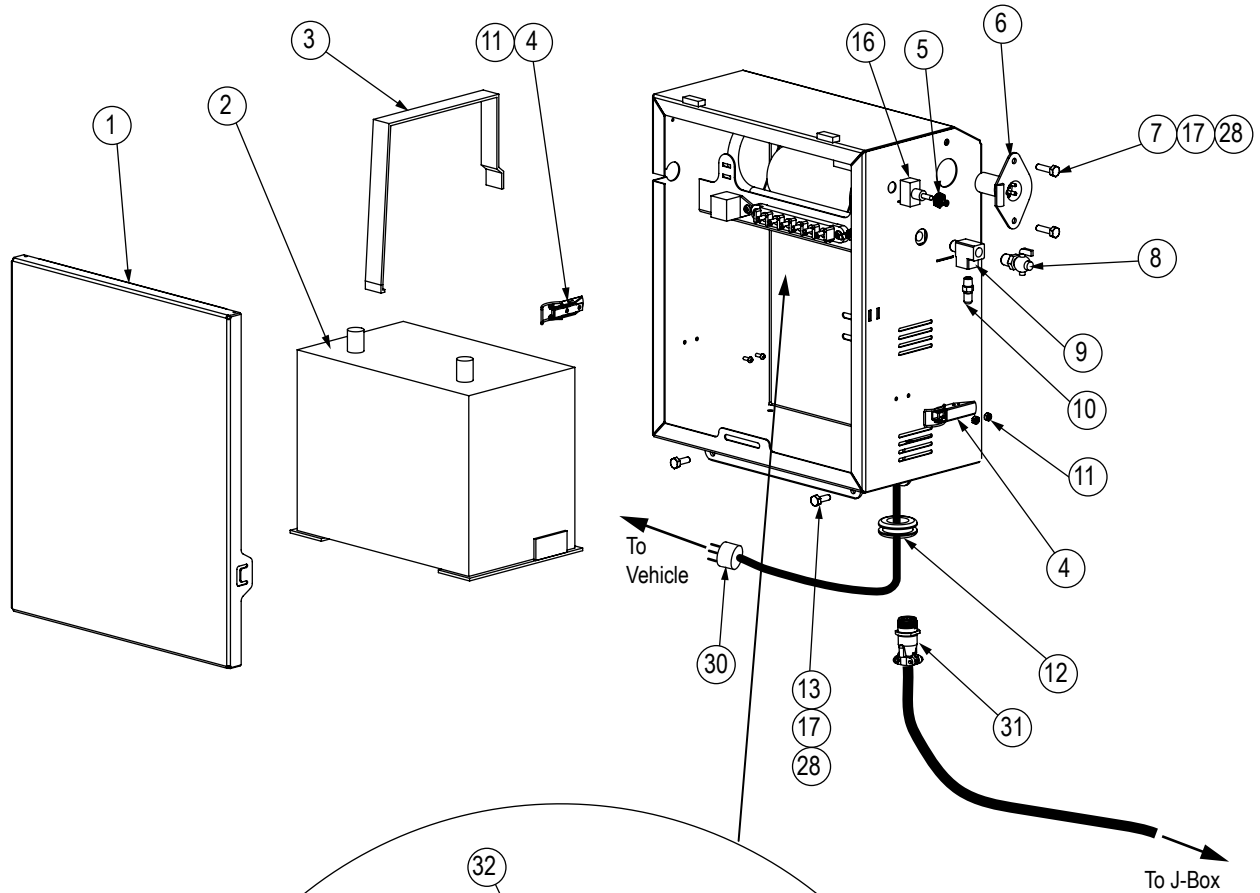

MAS-M

Battery Box Parts

Components Inside Box

LIVESTOCK
REPLACEMENT PARTS

Part Number/Price

Item #	Part #	Description
1	191986	Door assembly battery box, retrofit package
2	127106	Battery deep cycle marine
3	127073	Strap 1 in with clasp
4	171522	Latch stainless steel pull up
	160302	Hair pin, 0.080 x 1 9/16
5	128108	Switch, hex seal toggle
6	127393	Connector, brake 6 way
7	127007	Screw, cap 1/4-20 x 1 hex
8	126891	Valve brass drain cock
9	126909	Fitting, street tee 1/4 NPT
10	126899	Fitting, brass, air brake, Synflex to 1/4 MP
	127399	Valve, air tank, 1/8 NPT
11	128074	Screw, machine 6-32 x 3/8
	153887	Washer, M4 flat zinc
	14625	Nut, lock 6-32 NC hex nylon
12	126944	Grommet 1-3/8 x 1/4
13	133012	Screw, cap 1/4-20 x 3 3/4
14	127406	Relief valve air 150 PSI
15	126900	4 FP brass cross
16	127398	Switch ON/OFF
17	14641	Nut, hex 1/4-20 NC steel
18	45370	Nipple, close pipe brass
19	126901	Fitting brass 4 FP terminal bolt
20	126902	Fitting brass 4 MP to Synflex
21	127020	Screw, machine 10-32 x 5/8
22	127076	Circuit breaker 12 V 30 Amp
23	127402	Terminal block, 6 steel
24	197295	Headlight relay, 12 V 40A
25	127414	Air compressor 12 V, 1 CFM (includes item 32)
26	151681	Air filter, 12 V compressor
27	59937	Screw, mach pan head
28	15147	Washer, lock 1/4 regular
29	126956	Nut, lock 10-32 NC grade 2
30	127727	Cable assembly, scale to vehicle
31	127562	Cable assembly, 4-pin female
32	151681	Air filter, remote mount (included with item 25, replacement for air filter only)
—	189536	Solar panel kit

LIVESTOCK
REPLACEMENT PARTS