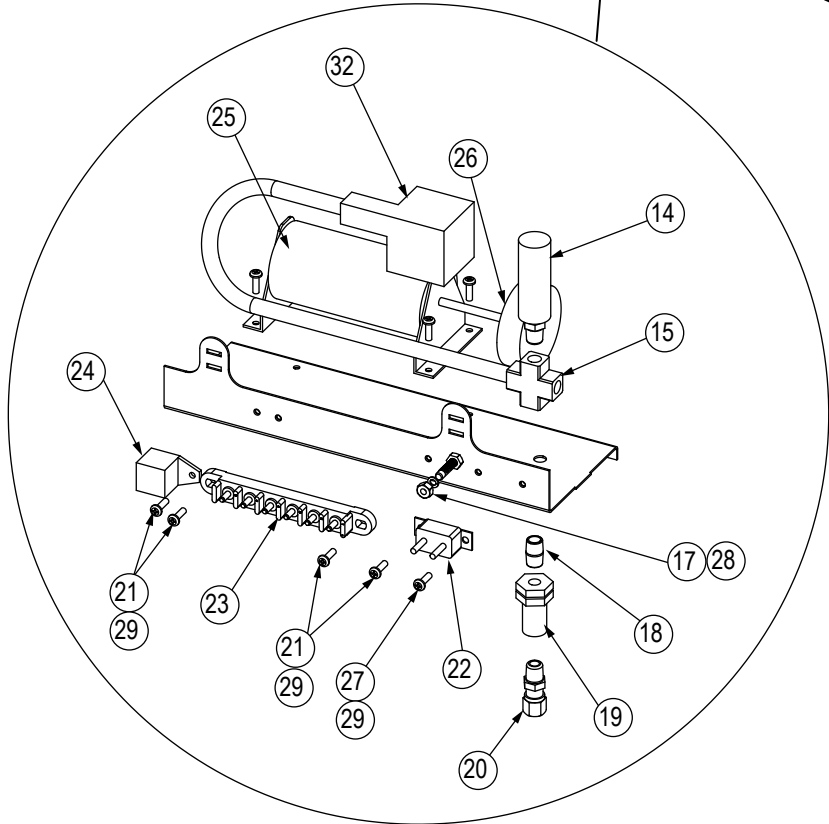

MAS-M

Battery Box Parts

Components Inside Box

LIVESTOCK
REPLACEMENT PARTS

Part Number/Price

Item #	Part #	Description
1	191986	Door assembly battery box, retrofit package
2	127106	Battery deep cycle marine
3	127073	Strap 1 in with clasp
4	171522	Latch stainless steel pull up
	160302	Hair pin, 0.080 x 1 9/16
5	128108	Switch, hex seal toggle
6	127393	Connector, brake 6 way
7	127007	Screw, cap 1/4-20 x 1 hex
8	126891	Valve brass drain cock
9	126909	Fitting, street tee 1/4 NPT
10	126899	Fitting, brass, air brake, Synflex to 1/4 MP
	127399	Valve, air tank, 1/8 NPT
11	128074	Screw, machine 6-32 x 3/8
	153887	Washer, M4 flat zinc
	14625	Nut, lock 6-32 NC hex nylon
12	126944	Grommet 1-3/8 x 1/4
13	133012	Screw, cap 1/4-20 x 3 3/4
14	127406	Relief valve air 150 PSI
15	126900	4 FP brass cross
16	127398	Switch ON/OFF
17	14641	Nut, hex 1/4-20 NC steel
18	45370	Nipple, close pipe brass
19	126901	Fitting brass 4 FP terminal bolt
20	126902	Fitting brass 4 MP to Synflex
21	127020	Screw, machine 10-32 x 5/8
22	127076	Circuit breaker 12 V 30 Amp
23	127402	Terminal block, 6 steel
24	197295	Headlight relay, 12 V 40A
25	127414	Air compressor 12 V, 1 CFM (includes item 32)
26	151681	Air filter, 12 V compressor
27	59937	Screw, mach pan head
28	15147	Washer, lock 1/4 regular
29	126956	Nut, lock 10-32 NC grade 2
30	127727	Cable assembly, scale to vehicle
31	127562	Cable assembly, 4-pin female
32	151681	Air filter, remote mount (included with item 25, replacement for air filter only)
—	189536	Solar panel kit

LIVESTOCK
REPLACEMENT PARTS