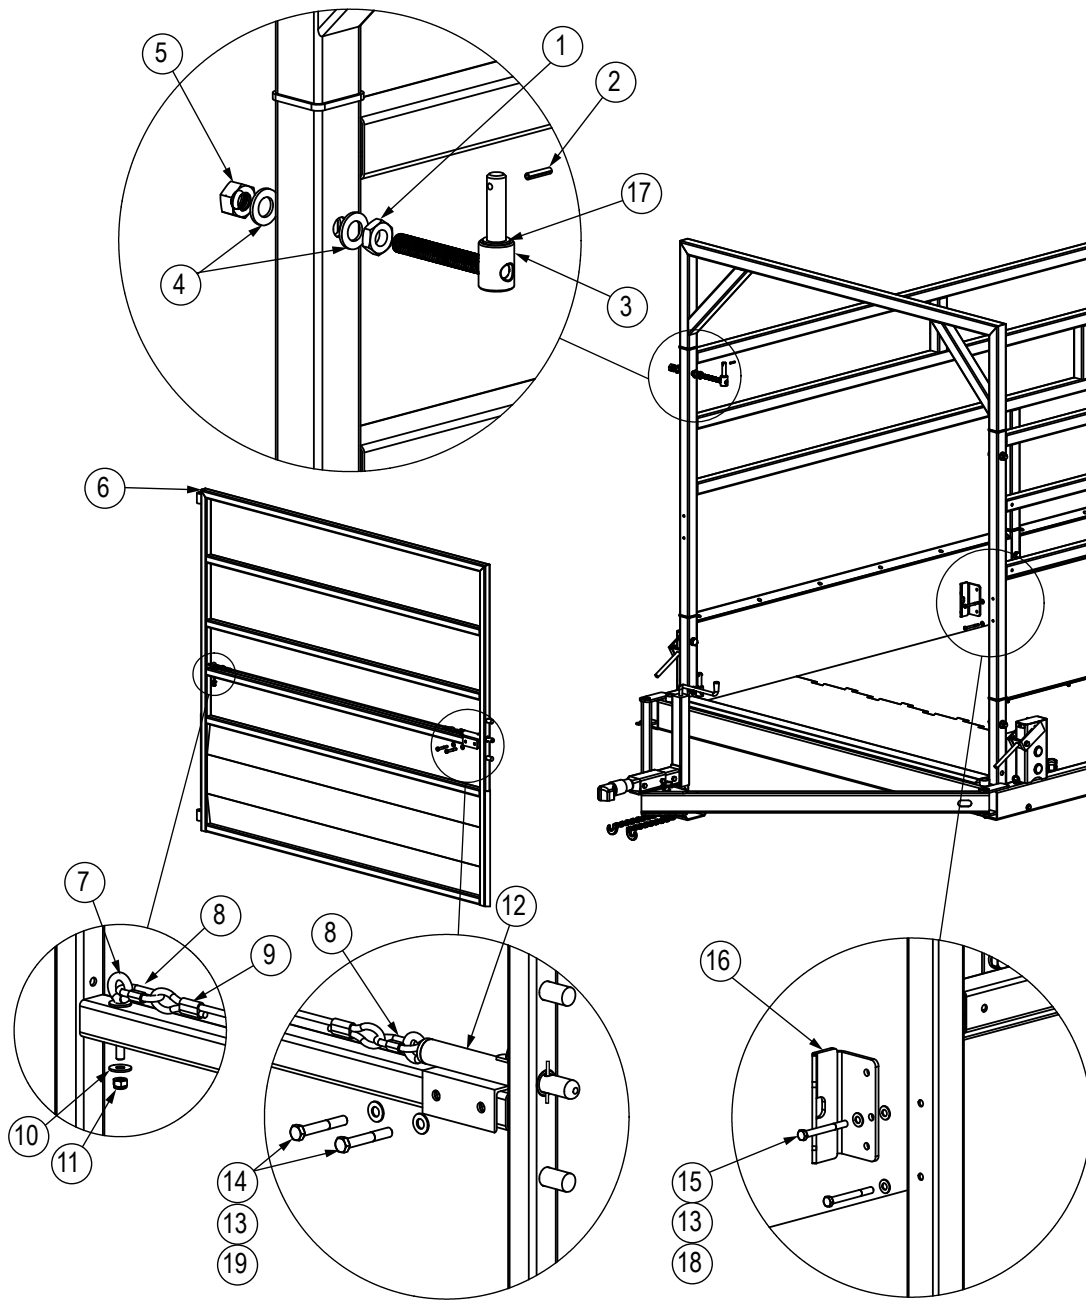

MAS-M

Gate Component Details

LIVESTOCK
REPLACEMENT PARTS

Part Number/Price

Item #	Part #	Description
1	132217	Jam nut, 3/4-10 NC
2	110950	Pin, spring 1/4 x 1 1/4
3	165944	Hinge bolt
4	15179	Washer, 3/4 Type A steel
5	111074	Nut, 3/4-10 NC
6	131782	Gate
7	131701	Eye bolt, 5/16-18 x 2 1/2
8	131887	Quick link 1/4 in
9	131886	Cable, 1/4 in OD x 6 ft
10	21939	Washer, 5/16
11	14646	Nut, lock 5/16-18NC
12	131784	Gate latch assembly (PN 131702 is included in this assembly)
	131702	Spring, compression #44
	160302	Hairpin, 0.08 x 1 9/16
13	21938	Washer, 3/8 lock
14	151559	Cap screw, 3/8-16 NC x 2 1/2 hex head
15	151560	Cap screw, 3/8-16 x 3 1/2 hex head
16	155916	Strike plate, gate latch
17	151807	Washer, plain 3/4 in nylon
18	22072	Nut, 3/8-16 grade 5
19	132684	Nut, hex 3/8-16 NC grade 5 zinc

LIVESTOCK
REPLACEMENT PARTS