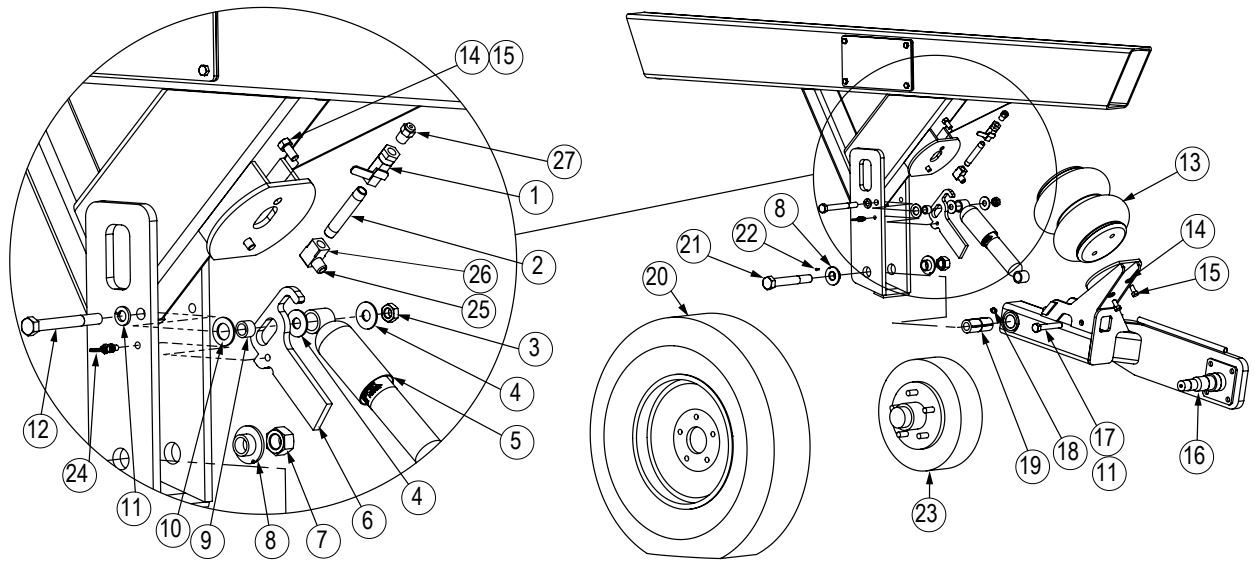

MAS-M

Tire/Wheel Parts

LIVESTOCK
REPLACEMENT PARTS

Part Number/Price

Item #	Part #	Description
1	127069	Ball valve, miniature
2	82133	Nipple, pipe 1/4 NPT x 3 in
3	126936	Nut jam 1/2-13 NC hex
4	127046	Washer 7/16 in USS
5	127745	Suspension shock absorber
6	127334	Suspension stop arm
7	14697	Nut lock nylon 3/4 in
8	Consult	Bushing, alignment mast stainless steel 131903-2 131904-2 131905-2 131906-2 131907-2 131908-2 14697-2 160676-1 76832-1 14906-1
9	127178	Bushing suspension stop
10	151422	Washer 3/4 SAE
11	15167	Lock washer 1/2 in
12	14768	Bolt 1/2 x 4-1/2 in
13	164910	Airbag suspension type Firestone style 26
14	15159	Washer, lock 3/8 in regular
15	114028	Screw, cap 3/8-16 NC x 3/4 in
16	127718	Axle arm left (driver's side)
	127719	Axle arm right (passenger's side)
17	127035	Bolt 1/2-13 x 3-1/4 in hex head
	126991	Nut 1/2-13 NC grade 5 hex head

Item #	Part #	Description
18	126812	Nipple, grease 1/8 in
19	160676	Bushing pivot axle
20	161359	Tire and rim ST175/80R13
21	76832	Bolt 3/4 x 6 1/2 in grade 5
22	14906	Screw, drive number 4 x 3/8 in
23	132389	Hub and drum, 3,500 lb axle w/ 10 x 2.25 brakes
24	174218	Hand retractable plunger, safety stop
25	127070	Fitting, air 1/4 NPT x 1 1/8 long, OAL brass
26	126913	Fitting, 90° elbow, 1/4 NPT female MAS air brake system
27	126902	Fitting, straight 1/4 NPT
—	127728	Kit, brake wiring cable, single tandem
—	127729	Kit, brake wiring cable, dual tandem
—	132387	Brake Assembly, Left (Driver's Side)
—	132388	Brake Assembly, Right (Passenger's Side)
—	160491	Dust cap for hub
—	160492	Rubber seal