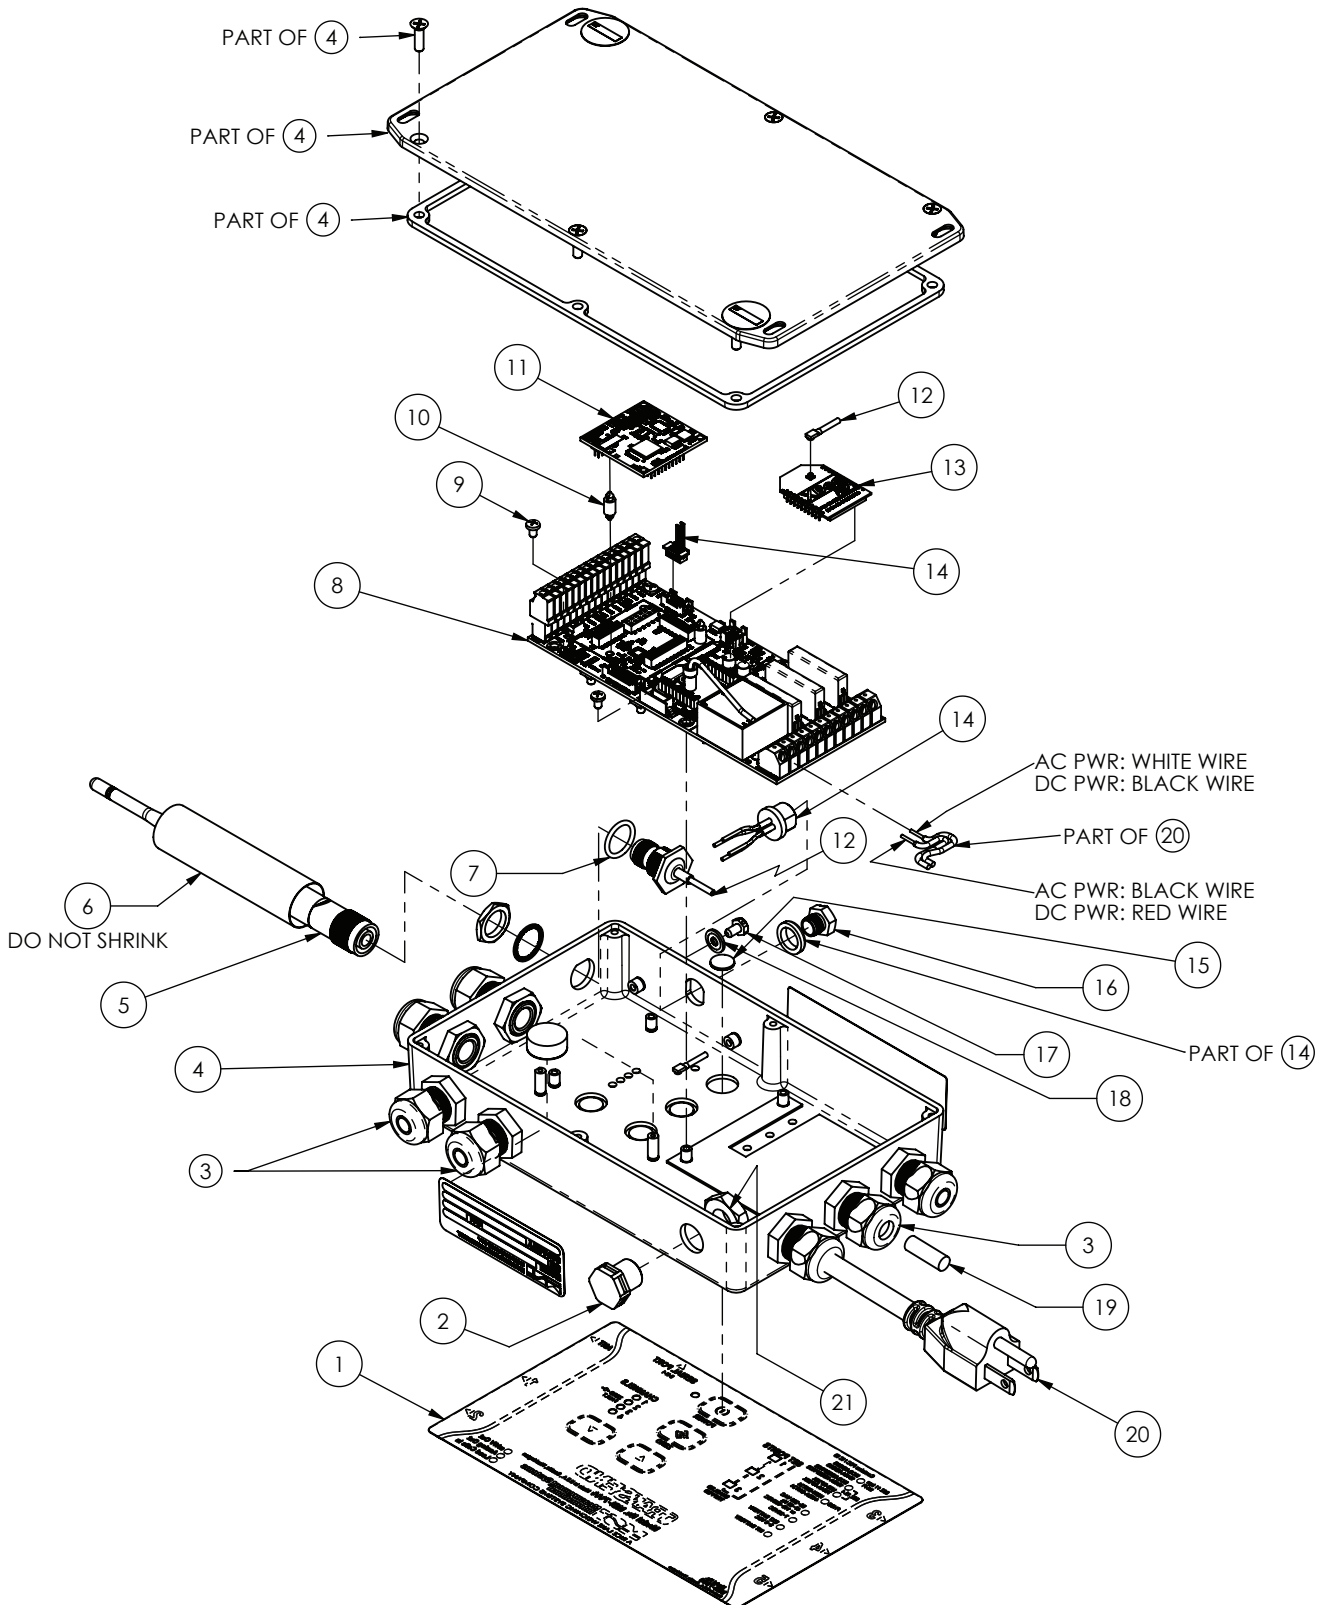

# MSI-7000

## Part Number/Price

Item #	Part #	Description	Price
1	159334	Overlay	Consult
2	88733	Vent, breather sealed	Consult
3	141593	Conn feed through liquid	Consult
4	158386	Enclosure machined IP66	Consult
5	143283	Antenna 2.4 GHz, articulated w/tnc connector	Consult
6	142925	Heat shrink polyolefin	Consult
7	153793	O-ring, 1/2 id x .070 nitrile	Consult
8	166148	PCA 7000 5 V to 6.5 V	Consult
9	142233	Screw, machine pan head, 4-40 x 3/16, Phillips, stainless steel	Consult
10	144929	Spacer, miniature dual locking, 6 mm long	Consult
11	153431	PCA ScaleCore3 4-channel	Consult
12	159205	Cable assembly rf coax tnc	Consult
13	144773	Radio module Xbee-pro	Consult
14	159842	Cable assembly	Consult
15	161540	Shim disk 3/8 x .035 w/adhesive	Consult
16	144908	Conn closure cap IP68	Consult
17	142574	Screw hh dr hd ss blk 6-32 1/4	Consult
18	143272	Washer seal #6 steel	Consult
19	141991	Pin round acetal, .25 dia	Consult
20	159816	Cable w/dc jack 15 ft tpu	Consult
21	88734	Nut, breather vent	Consult

REPLACEMENT PARTS

REPLACEMENT PARTS