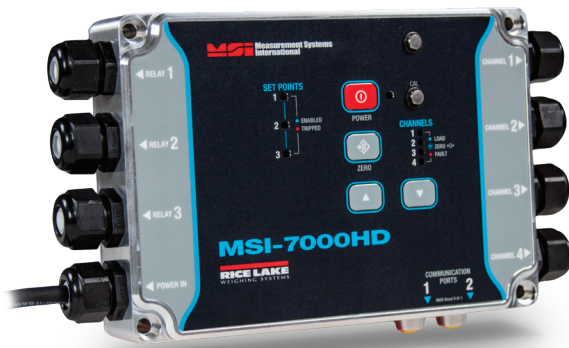

# MSI-7000HD

## Part Number/Price

Item #	Part #	Description	Price
1	178160	Overlay	Consult
2	159137	Cable assembly, 7 to 36 VDC power	Consult
3	178022	Enclosure	Consult
4	178557	Cable assembly serial comm	Consult
5	178491	Cable assembly serial comm	Consult
6	174106	O-ring	Consult
7	146553	Screw pan head 4-40 x 5/16 Phillips	Consult
8	178172	Cover, standard	Consult
9	153431	PCA ScaleCore3 4-channel	Consult
10	142233	Screw, pan head, locking, 4-40 x 3/16, Phillips, stainless steel	Consult
11	178140	PCA 7000HD dual modem	Consult
12	144537	Screw, lkg pch ph 6-32 x 1/4, Phillips, stainless steel	Consult
13	142554	Pin round acetal 0.312 diameter	Consult
14	142229	Conn feed through liquid	Consult
15	181774	O-ring neoprene 1/2 npt	Consult
16	201823	Antenna 2.4 GHz patch cable	Consult
17	143272	Washer seal #6 steel	Consult
18	143271	Screw mach hex head	Consult
19	158438	Plug diameter 0.750 with adhesive	Consult