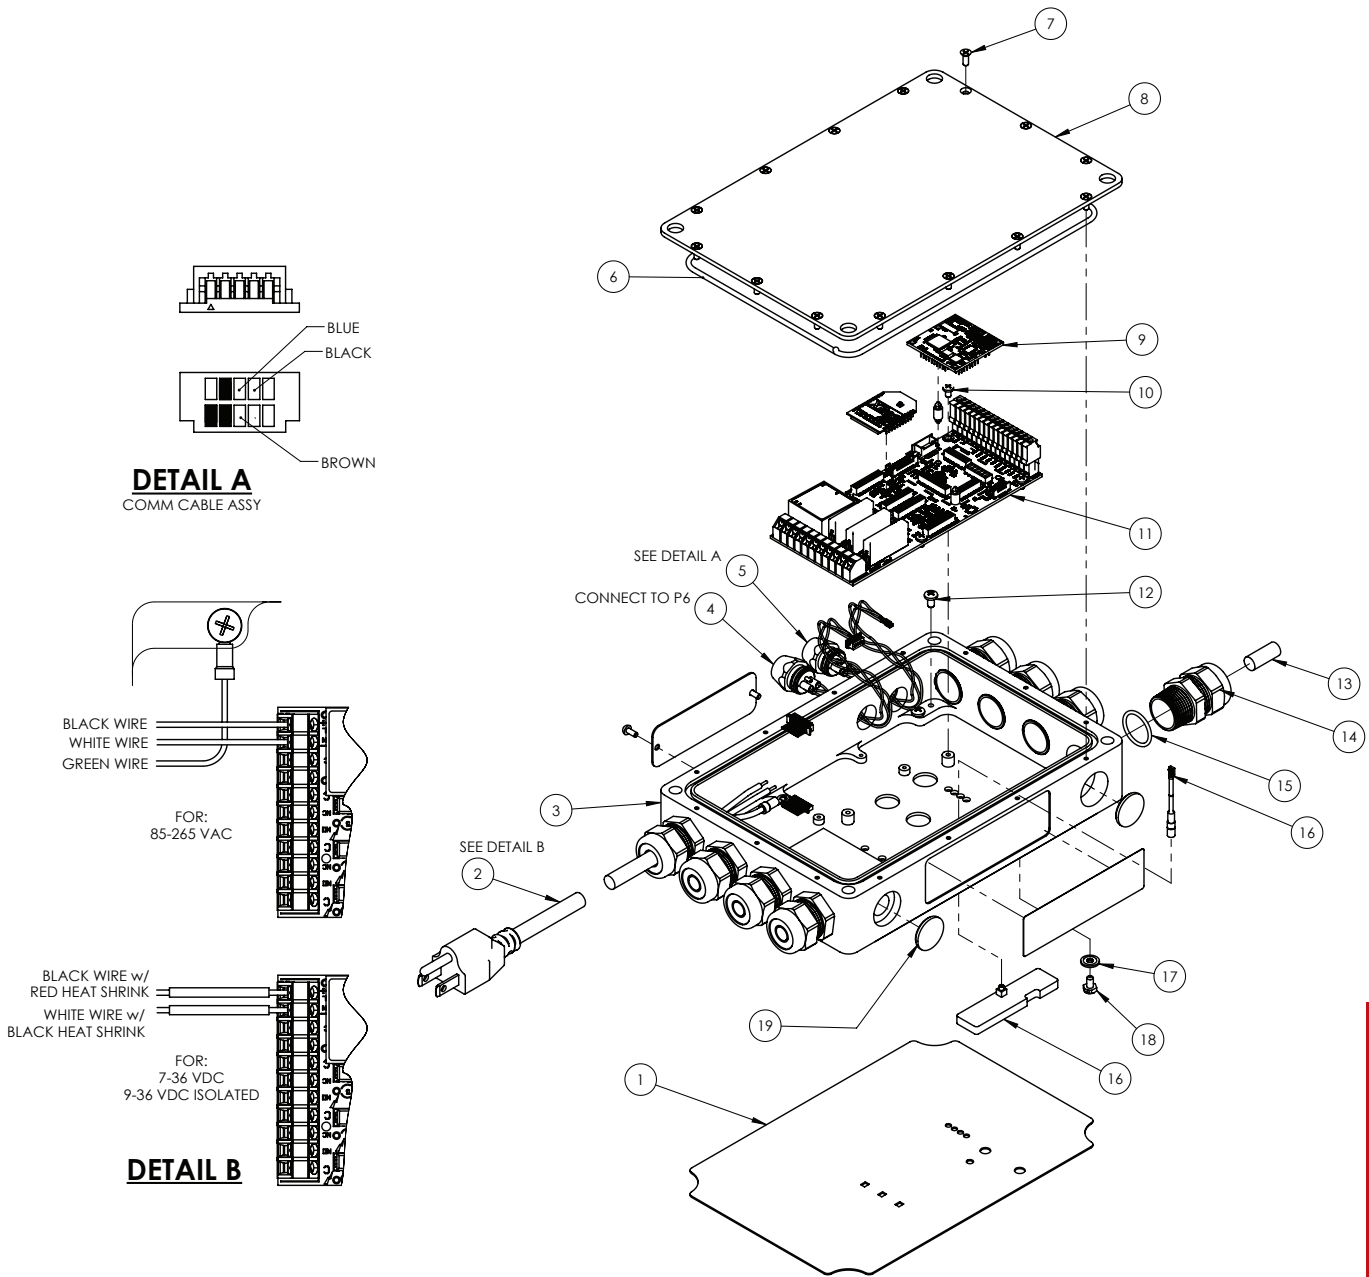

## Part Number/Price

Item #	Part #	Description	Price
1	178160	Overlay	Consult
2	159137	Cable assembly, 7 to 36 VDC power	Consult
3	178022	Enclosure	Consult
4	178557	Cable assembly serial comm	Consult
5	178491	Cable assembly serial comm	Consult
6	174106	O-ring	Consult
7	146553	Screw pan head 4-40 x 5/16 Phillips	Consult
8	178172	Cover, standard	Consult
9	153431	PCA ScaleCore3 4-channel	Consult
10	142233	Screw, pan head, locking, 4-40 x 3/16, Phillips, stainless steel	Consult
11	178140	PCA 7000HD dual modem	Consult
12	144537	Screw, lkg pch ph 6-32 x 1/4, Phillips, stainless steel	Consult
13	142554	Pin round acetal 0.312 diameter	Consult
14	142229	Conn feed through liquid	Consult
15	181774	O-ring neoprene 1/2 npt	Consult
16	201823	Antenna 2.4 GHz patch cable	Consult
17	143272	Washer seal #6 steel	Consult
18	143271	Screw mach hex head	Consult
19	158438	Plug diameter 0.750 with adhesive	Consult

REPLACEMENT PARTS

REPLACEMENT PARTS