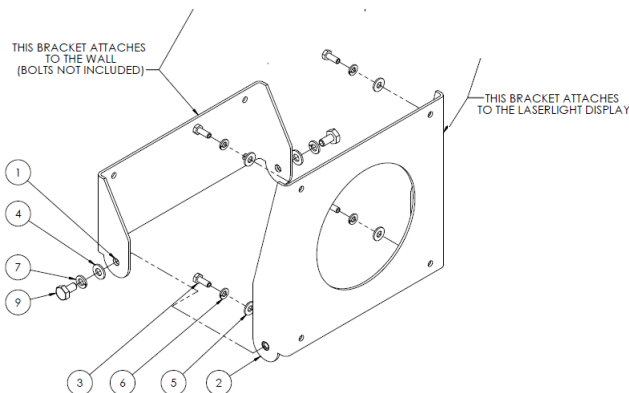

Part Number/Price

Part #	Description	Est. Weight	Price
178004	LaserLight2, 4 in with ScaleCore RF and tilt bracket		Consult
178006	LaserLight2, 6 in with ScaleCore RF and tilt bracket		Consult
178341	Laserlight2, 4 in with tilt bracket		Consult
178342	Laserlight2, 6 in with tilt bracket		Consult

Dimensions

MSI Scoreboards Wireless RF			
22-inch enclosure (4-inch model)		31-inch enclosure (6-inch model)	
A	22.28 in (565 mm)	C	3.28 in (85 mm)
B	10.96 in (280 mm)	D	9.80 in (250 mm)
A	30.63 in (780 mm)	C	3.73 in (95 mm)
B	13.94 in (355 mm)	D	12.77 in (325 mm)