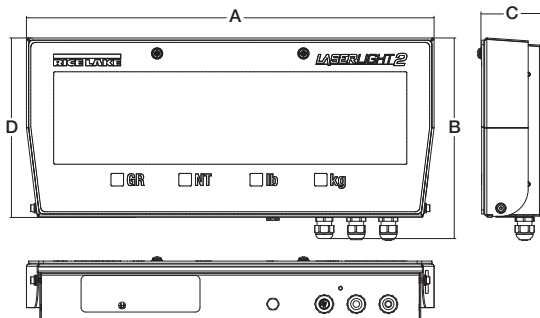

Part Number/Price

Part #	Description	Est. Weight	Price
178004	LaserLight2, 4 in with ScaleCore RF and tilt bracket		Consult
178006	LaserLight2, 6 in with ScaleCore RF and tilt bracket		Consult
178341	Laserlight2, 4 in with tilt bracket		Consult
178342	Laserlight2, 6 in with tilt bracket		Consult

Dimensions

MSI Scoreboards Wireless RF			
22-inch enclosure (4-inch model)		31-inch enclosure (6-inch model)	
A	22.28 in (565 mm)	C	3.28 in (85 mm)
B	10.96 in (280 mm)	D	9.80 in (250 mm)
A	30.63 in (780 mm)	C	3.73 in (95 mm)
B	13.94 in (355 mm)	D	12.77 in (325 mm)