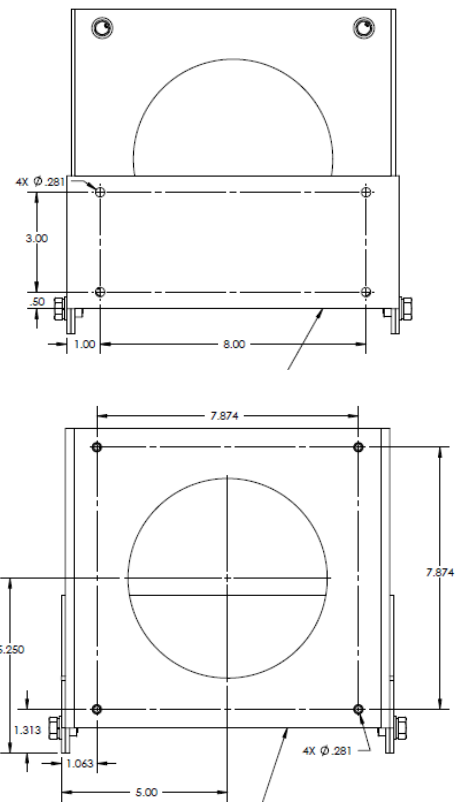

Part Number/Price

Part #	Description	Est. Weight	Price
178004	LaserLight2, 4 in with ScaleCore RF and tilt bracket		Consult
178006	LaserLight2, 6 in with ScaleCore RF and tilt bracket		Consult
178341	Laserlight2, 4 in with tilt bracket		Consult
178342	Laserlight2, 6 in with tilt bracket		Consult

Dimensions

MSI Scoreboards Wireless RF			
22-inch enclosure (4-inch model)		31-inch enclosure (6-inch model)	
A	22.28 in (565 mm)	C	3.28 in (85 mm)
B	10.96 in (280 mm)	D	9.80 in (250 mm)
A	30.63 in (780 mm)	C	3.73 in (95 mm)
B	13.94 in (355 mm)	D	12.77 in (325 mm)