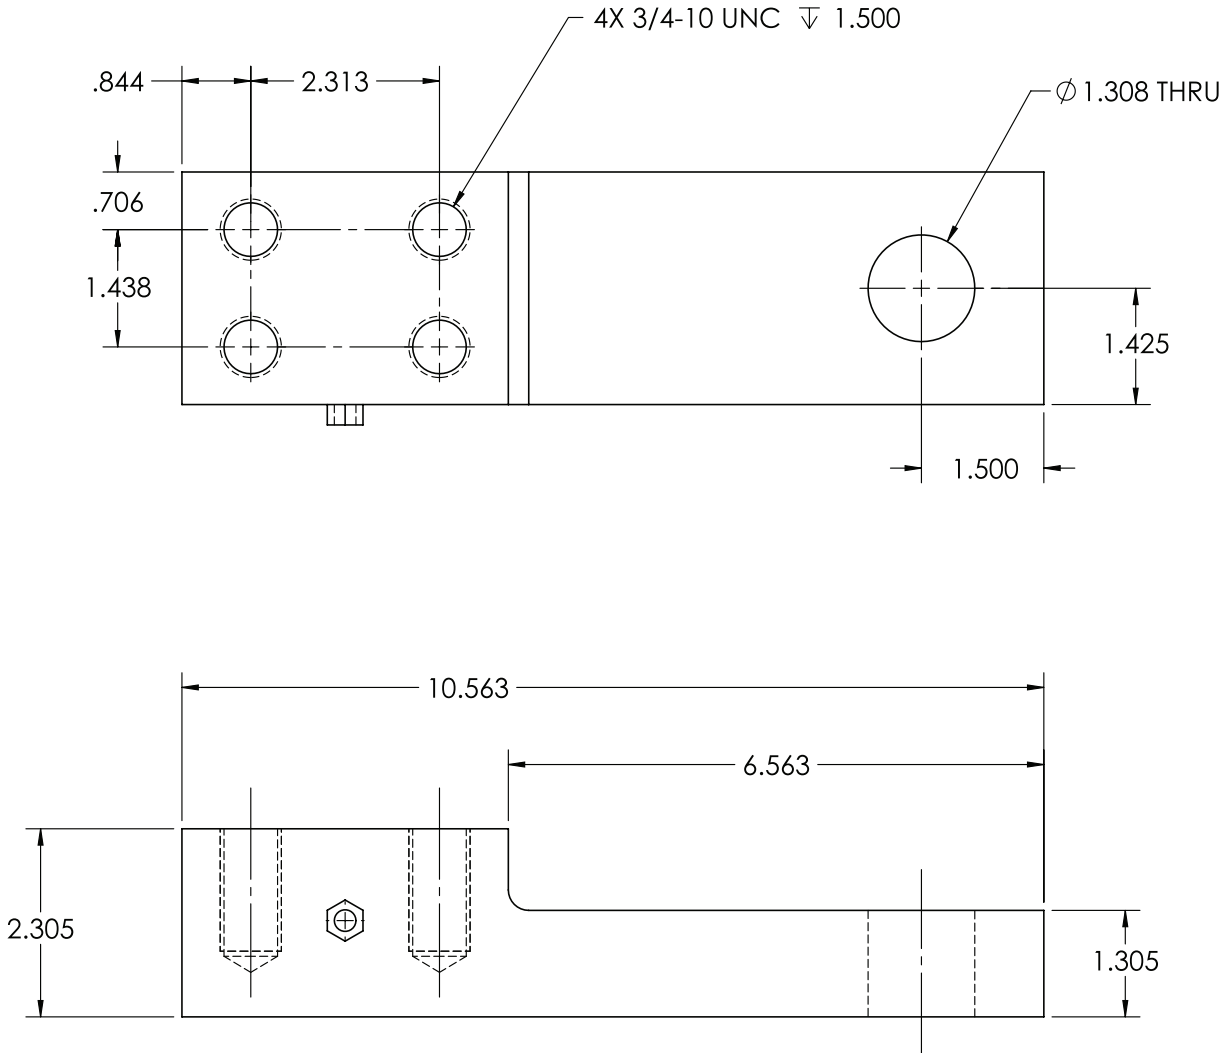

Specifications

- Material/Finish:**
Alloy steel
- Seal Type:**
Environmentally sealed, IP66
- Cable Length:**
29 ft
- Connector Type:**
4-pin
- Warranty:**
One-year limited warranty

Order Information

Picture is a representation of actual product

Load Rating	Part #	Est. Weight	Price
Static 7,000 lbs	116435	10 lbs	Consult

**ONBOARD WEIGHING
LOAD CELLS**