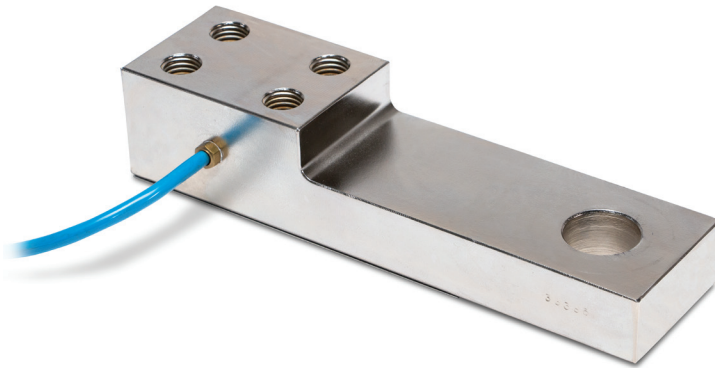

Specifications

- Material/Finish:**
Alloy steel
- Seal Type:**
Environmentally sealed, IP66
- Cable Length:**
29 ft
- Connector Type:**
4-pin
- Warranty:**
One-year limited warranty

Order Information

Picture is a representation of actual product