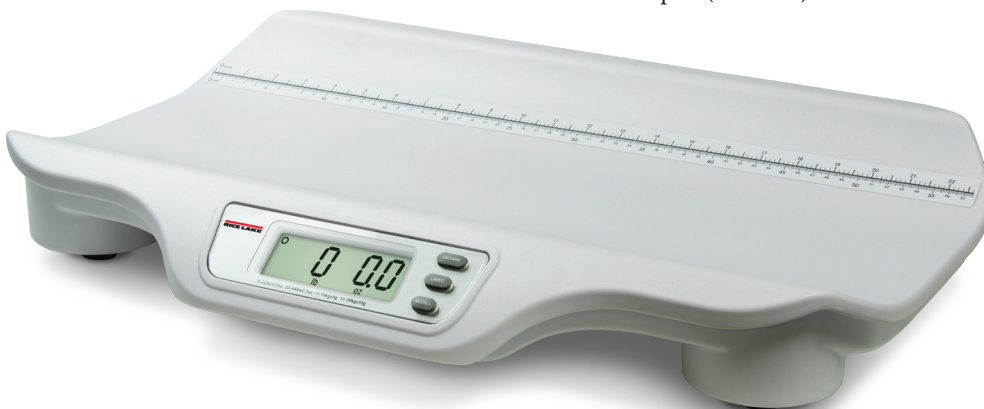

DUAL RANGE

RL-DBS-2

DIGITAL BABY SCALE

The RL-DBS-2 digital baby scale accurately weighs and measures even the most active babies, up to 44 pounds. Dual-range functionality provides enhanced precision for weighments from zero to 22 pounds with accuracy within 0.2 ounces. Simply place the baby on the scale, remove the baby and recall its weight by pressing the Recall key. The RL-DBS-2 is portable, extremely durable, and easy to clean and maintain.

FEATURES

- Large 1-inch LCD display
- Dual-range capacity for increased precision
- Accuracy within 5 g
- Unit of measure locking
- Recall function to view last weight
- Automatic shut-off for long battery life
- Built-in measuring tape
- Optional carrying case

SPECIFICATIONS

Capacity:

Range 1: 0 to 22 lb × 0.2 oz
(0 to 10 kg × 5 g)

Range 2: 22 to 44 lb × 0.5 oz
(10 to 20 kg × 10 g)

Power:

Four AA alkaline batteries (included) or
AC adapter (included)

Battery Type:

Four AA alkaline (included)

Measuring Tape:

0 to 22.5 in (0 to 57 cm)

Approvals:

AC adapter: cULus

Warranty:

Two-year limited