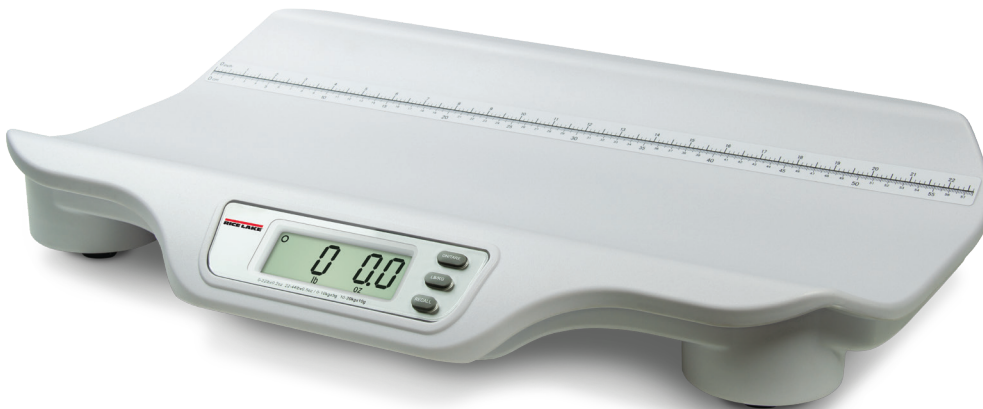

RL-DBS

DIGITAL BABY SCALE

The RL-DBS digital baby scale accurately weighs and measures even the most active babies. Simply place the baby on the scale, remove the baby and recall its weight by pressing the Recall key. The RL-DBS is portable, extremely durable, and easy to clean and maintain.

FEATURES

- Large 1-inch LCD display
- Unit of measure locking
- Recall function to view last weight
- Automatic shut-off for long battery life
- Built-in measuring tape
- Optional carrying case

SPECIFICATIONS

Capacity:
44 lb × 0.5 oz (20 kg × 10 g)

Power:
Four AA alkaline batteries (included) or
AC adapter (included)

Battery Type:
Four AA alkaline (included)

Measuring Tape:
0 to 22.5 in (0 to 57 cm)

Approvals:
AC adapter: cULus

Warranty:
Two-year limited

Optional carrying case

DIGITAL BABY SCALE

MODEL	CAPACITY		PART #
RL-DBS	44 lb x 0.5 oz (20 kg x 10 g)	120V AC adapter	107423
RL-DBS	44 lb x 0.5 oz (20 kg x 10 g)	230V AC adapter	112571