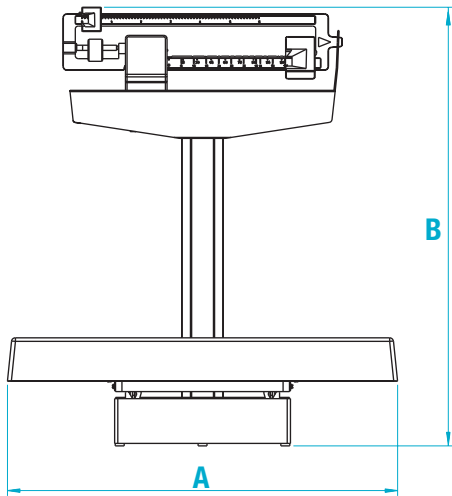

## MECHANICAL BABY SCALE

The RL-MIS-20 mechanical baby scale provides safe, reliable metric measurements for infants of all sizes. An easy-to-clean tray also features a built-in measurement tape for simple length reference. The sturdy, painted beam offers capacity readings up to 70 kilograms.

### FEATURES

---

- Painted beam
- Sturdy, enameled steel body
- Easy-to-clean ABS plastic tray
- Unit of measure: kg
- Built-in measuring tape

### SPECIFICATIONS

---

**Capacity:**  
70 kg × 20 g

**Measuring Tape:**  
0 to 58 cm

MECHANICAL BABY SCALE

MODEL	CAPACITY	PART #
RL-MIS-20	70kg x 20g	131471

SHIPPING WEIGHT

MODEL #	PART #	L (IN)	W (IN)	H (IN)	PACKAGE WGT. (LB)	DIM WGT. (LB)	SHIPPING WGT. (LB)
RL-MIS-20	131471	28	20	14	30	57	57

DIMENSIONS

	CENTIMETERS			CENTIMETERS	
<b>A</b>	61.0		<b>D</b>	41.9	
<b>B</b>	68.6		<b>E</b>	6.8	
<b>C</b>	54.5		<b>F</b>	34.0	

PG 79

✂

≡

2