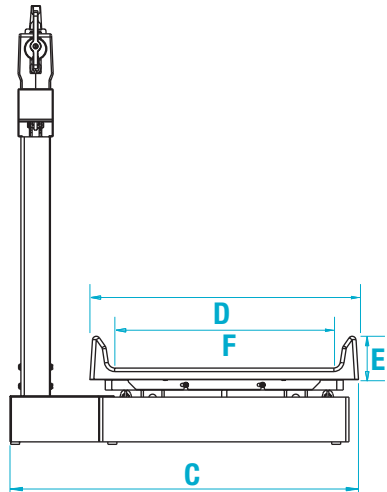

### FEATURES

---

- Painted beam
- Sturdy, enameled steel body
- Easy-to-clean ABS plastic tray
- Unit of measure: kg
- Built-in measuring tape

### SPECIFICATIONS

---

**Capacity:**  
70 kg × 20 g

**Measuring Tape:**  
0 to 58 cm

MECHANICAL BABY SCALE

MODEL	CAPACITY	PART #
RL-MIS-20	70kg x 20g	131471

SHIPPING WEIGHT

MODEL #	PART #	L (IN)	W (IN)	H (IN)	PACKAGE WGT. (LB)	DIM WGT. (LB)	SHIPPING WGT. (LB)
RL-MIS-20	131471	28	20	14	30	57	57

DIMENSIONS

	CENTIMETERS			CENTIMETERS	
<b>A</b>	61.0		<b>D</b>	41.9	
<b>B</b>	68.6		<b>E</b>	6.8	
<b>C</b>	54.5		<b>F</b>	34.0	

PG 79

✂

≡

2