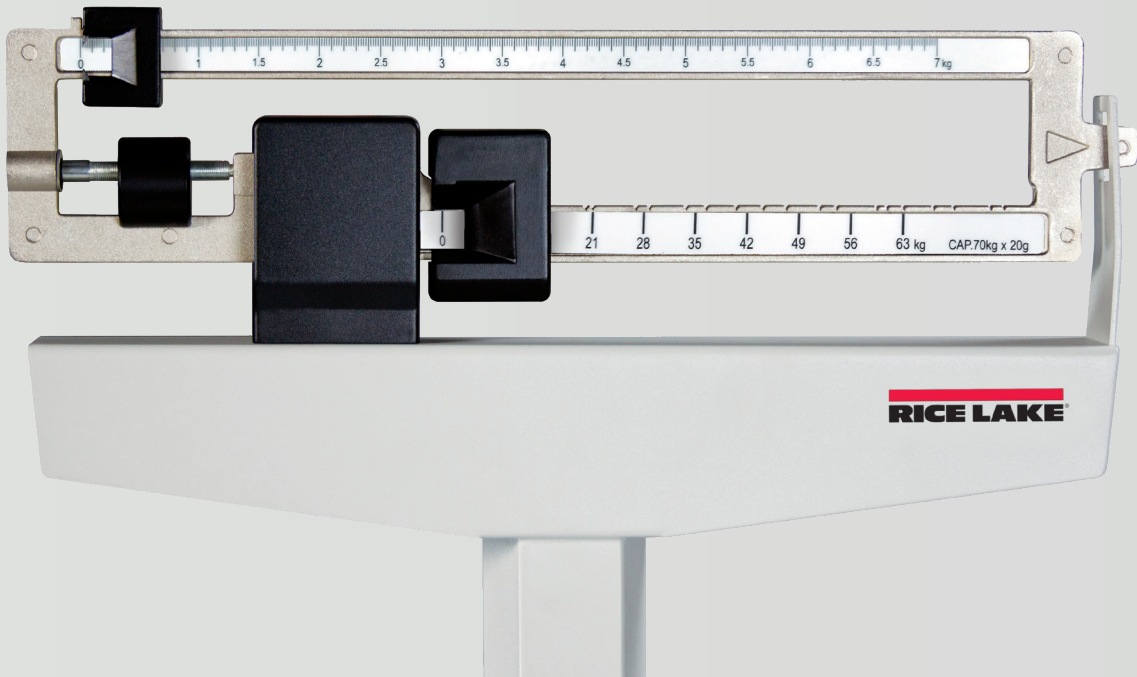

## MECHANICAL BABY SCALE

The RL-MIS-20 mechanical baby scale provides safe, reliable metric measurements for infants of all sizes. An easy-to-clean tray also features a built-in measurement tape for simple length reference. The sturdy, painted beam offers capacity readings up to 70 kilograms.

### FEATURES

---

- Painted beam
- Sturdy, enameled steel body
- Easy-to-clean ABS plastic tray
- Unit of measure: kg
- Built-in measuring tape

### SPECIFICATIONS

---

**Capacity:**  
70 kg × 20 g

**Measuring Tape:**  
0 to 58 cm

MECHANICAL BABY SCALE

MODEL	CAPACITY	PART #
RL-MIS-20	70kg x 20g	131471

SHIPPING WEIGHT

MODEL #	PART #	L (IN)	W (IN)	H (IN)	PACKAGE WGT. (LB)	DIM WGT. (LB)	SHIPPING WGT. (LB)
RL-MIS-20	131471	28	20	14	30	57	57