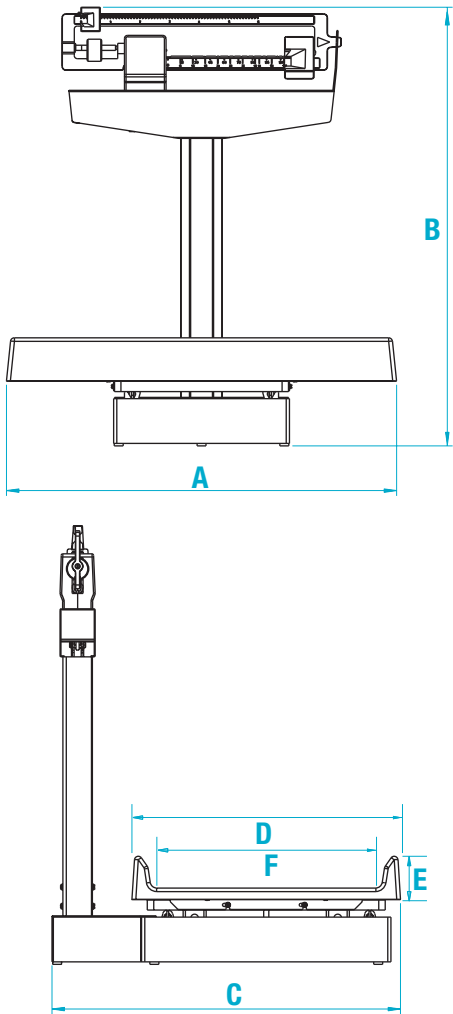

## RL-MIS MECHANICAL BABY SCALE

The RL-MIS mechanical baby scale provides safe, reliable measurement for infants of all sizes. An easy-to-clean tray also features a built-in measurement tape for simple length reference. The sturdy, painted beam offers dual-read capacity up to 135 pounds or 62 kilograms.

### FEATURES

---

- Painted beam
- Sturdy, enameled steel body
- Easy-to-clean ABS plastic tray
- Dual-read capacity; lb and kg
- Built-in measuring tape

### SPECIFICATIONS

---

**Capacity:**  
135 lb × 1 oz (62 kg × 20 g)

**Measuring Tape:**  
Measures 0 to 23 in  
(0 to 58 cm)

**Warranty:**  
Two-year limited

MECHANICAL BABY SCALE - LB AND KG BEAM

MODEL	CAPACITY	PART #
RL-MIS	135 lb x 1 oz (62 kg x 20g)	131470

SHIPPING WEIGHT

MODEL #	PART #	L (IN)	W (IN)	H (IN)	PACKAGE WGT. (LB)	DIM WGT. (LB)	SHIPPING WGT. (LB)
RL-MIS	131470	28	20	14	30	57	57

DIMENSIONS

	INCHES	CENTIMETERS		INCHES	CENTIMETERS
<b>A</b>	24.00	61.0	<b>D</b>	16.50	41.9
<b>B</b>	27.00	68.6	<b>E</b>	2.70	6.8
<b>C</b>	21.50	54.5	<b>F</b>	13.39	34.0