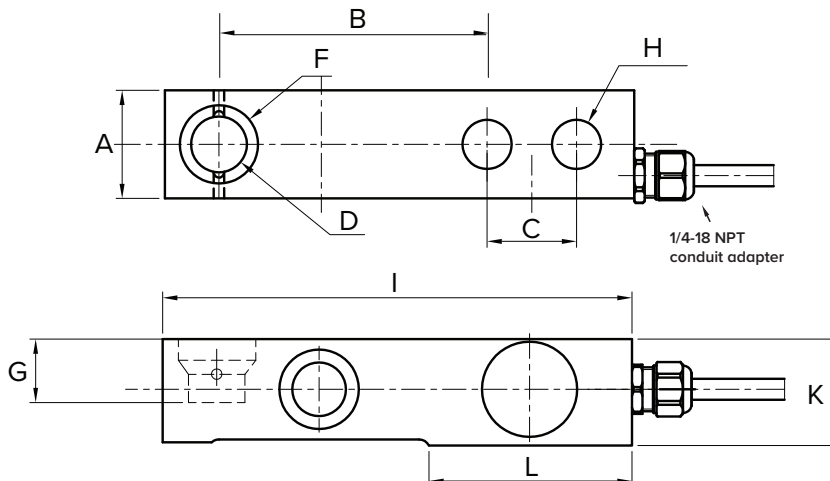

SINGLE-ENDED BEAM  
**RL32018S-T**

Stainless Steel, Hermetically Sealed, NTEP Certified, 1:5,000 Class III Multiple Cell, IP69K

Picture is a representation of actual product.

Approvals

Order Information

Load Rating	Part #	Est. Weight	Price
<b>15 ft Cable</b>			
500 lb	<b>189189</b>	3 lb	Consult
1,250 lb	<b>189190</b>	3 lb	Consult
2,500 lb	<b>189191</b>	3 lb	Consult
5,000 lb	<b>189192</b>	5 lb	Consult
10,000 lb	<b>189193</b>	5 lb	Consult
<b>30 ft Cable</b>			
500 lb	<b>191974</b>	3 lb	Consult
1,250 lb	<b>191975</b>	3 lb	Consult
2,500 lb	<b>191976</b>	3 lb	Consult
5,000 lb	<b>191977</b>	5 lb	Consult
10,000 lb	<b>191978</b>	5 lb	Consult
<b>Replacement load pins</b>			
Rocker pin 500 to 2.5 K	<b>108612</b>	1 lb	Consult
Rocker pin 5 K	<b>130408</b>	1 lb	Consult
Rocker pin 10 K	<b>131376</b>	1 lb	Consult
O-ring (two per pin)	<b>108202</b>	1 lb	Consult

Dimensions

Rated Capacity	A	B	C	D	F	G	H	I	K	L
500 to 1,250	1.21	3.00	1.00	0.62	0.88	0.68	0.51	5.25	1.19	2.27
2,500	1.21	3.00	1.00	0.62	0.88	0.68	0.51	5.25	1.19	2.27
5,000	1.44	3.00	1.00	0.62	0.88	0.90	0.51	5.38	1.44	2.28
10,000	1.69	3.75	1.50	0.88	1.38	1.15	0.76	6.75	1.69	2.91

Weigh Module Available

RICE LAKE WEIGHING SYSTEMS  
**RLTM**..... page 56

Specifications

- Full Scale Output:**  
 2.0 mV/V ± 0.05%  
 mV/V/ohm calibration
- Output Resistance:**  
 350 (± 3) ohm
- Input Resistance:**  
 400 (± 20) ohm
- Material/Finish:**  
 Stainless steel
- Temperature:**  
 Compensated:  
 14 °F to 104 °F (-10 °C to 40 °C)  
 Operating:  
 0 °F to 150 °F (-18 °C to 65 °C)
- Seal Type:**  
 Hermetically sealed, IP69K
- Safe Overload:**  
 150% full scale
- Rated Excitation:**  
 5 to 10 VDC
- Combined Error:**  
 0.017% full scale
- Insulation Resistance:**  
 5,000 megohm
- Cable Length:**  
 15 ft  
 30 ft
- Cable Color Code:**  
 Green +Excitation  
 Black -Excitation  
 White +Signal  
 Red -Signal  
 Shield is attached to element
- Warranty:**  
 Two-year limited
- Approvals:**  
 cFMus  
 NTEP 18-106