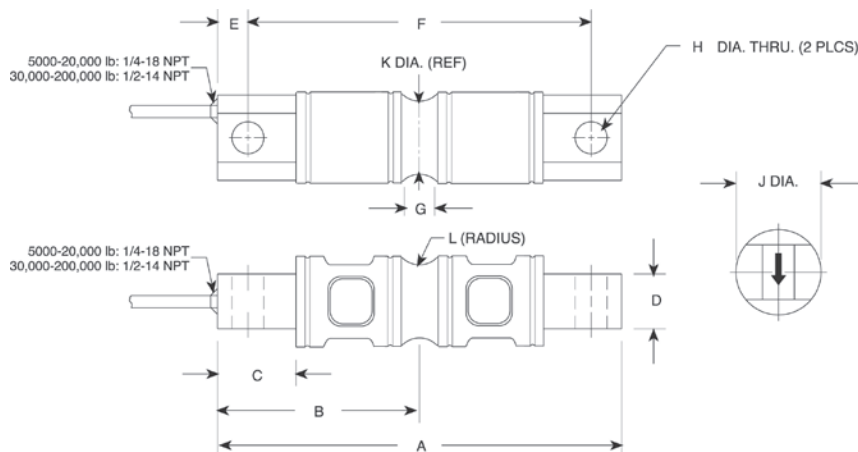

Picture is a representation of actual product.

Approvals

Order Information

Load Rating	Part #	Est. Weight	Price
10,000 lb	36264	6 lb	Consult
30,000 lb	36266	18 lb	Consult
40,000 lb	36267	18 lb	Consult
50,000 lb	36268	18 lb	Consult
60,000 lb	36269	18 lb	Consult
100,000 lb	36270	28 lb	Consult
150,000 lb	36976	34 lb	Consult
200,000 lb	36977	90 lb	Consult
250,000 lb	36978	90 lb	Consult

Dimensions

Rated Capacity	A	B	C	D	E	F	G	H	J	K	L
lb/in											
10,000	8.12	4.06	1.44	1.12	0.62	6.88	0.62	0.66	1.70	1.48	0.50
30,000 to 60,000	10.25	5.12	1.88	2.37	0.88	8.50	1.00	1.06	3.20	2.73	1.00
100,000	11.25	5.62	1.88	2.50	0.88	9.50	1.00	1.06	3.50	3.24	1.50
150,000	11.25	5.62	1.88	2.80	0.88	9.50	1.25	1.06	3.90	3.64	1.50
200,000 to 250,000	16.10	8.05	3.05	4.60	1.55	13.00	1.30	1.56	5.38	5.17	2.00

Specifications

Full Scale Output:
 3.0 mV/V

Output Resistance:
 5 to 10 k: 703 (± 4) ohm
 20 to 150 k: 700 (± 5) ohm
 200 to 250 k: 700 (± 5) ohm

Input Resistance:
 5 to 10 k: 700 (± 14) ohm
 20 to 150 k: 770 (± 10) ohm
 200 to 250 k: 700 (± 14) ohm

Cable Length:
 30 ft

Cable Diameter:
 5,000 to 20,000 lb: 0.200 in
 30,000 to 250,000 lb: 0.305 in
 Polyurethane jacket

Cable Color Code:
 Red +Excitation
 Black -Excitation
 Green +Signal
 White -Signal