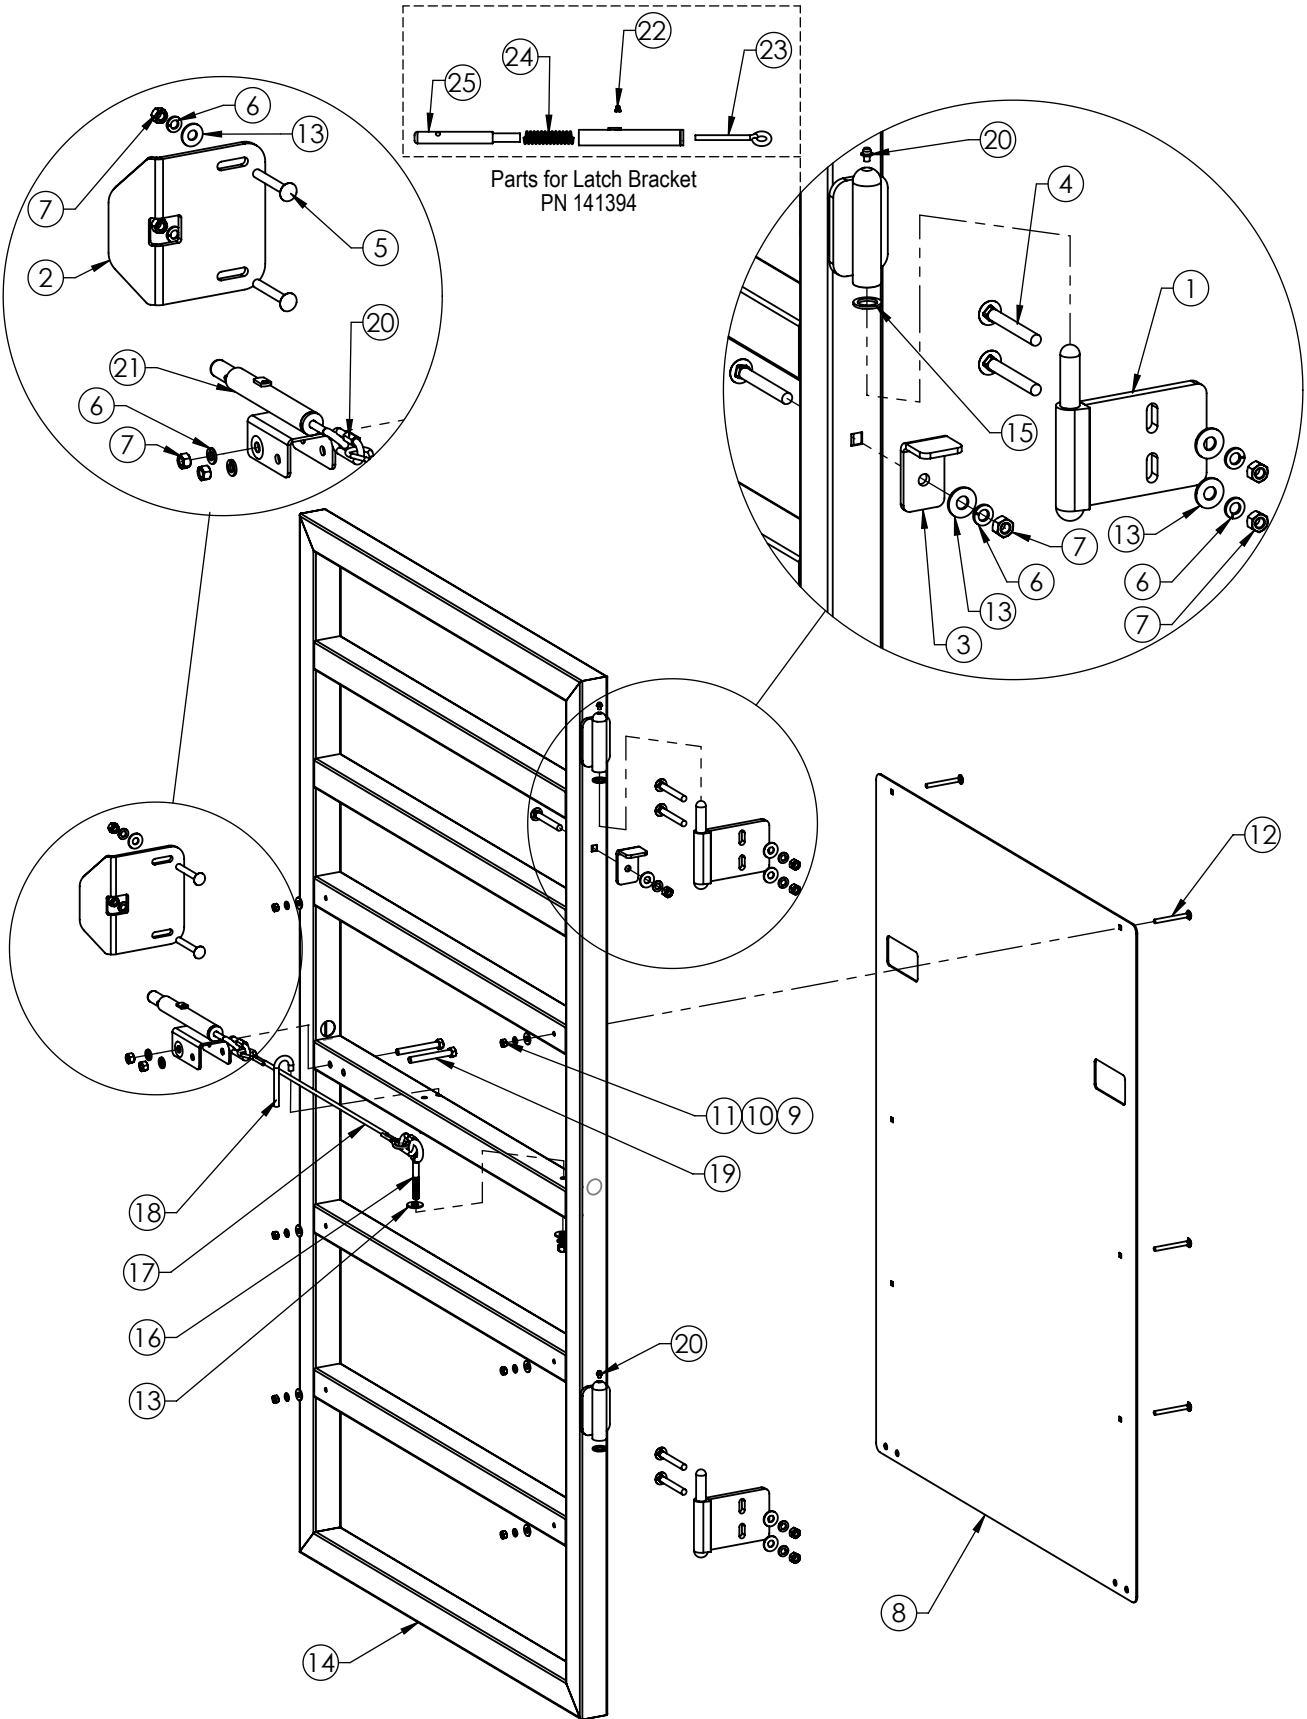

LIVESTOCK
REPLACEMENT PARTS

Part Number/Price

Item #	Part #	Description
1	170643	Lower hinge mount weldment
2	170651	Strike plate
3	168177	Gate lift off stop SAS
4	14748	RHSN bolt 0.375-16 x 3 x 1-N-STL ZP
5	163466	Carriage bolt, 3/8-16 NC X 2.75 in
6	15159	Washer, lock 3/8 regular helical spring steel zinc plated
7	14656	Nut, 3/8-16 NC hex steel zinc plated
8	172458	Swing gate panel SAS
9	81427	Wide FW 0.25-STL ZP
10	15148	Washer, lock 1/4 regular helical spring SST
11	14641	Nut, 1/4-20 hex zinc
12	173644	RHSN bolt 0.25-20 x 2.5 x 2.5-N-STL ZP
13	21938	Wide FW 0.375-STL ZP
14	170984	Swing gate weldment universal
15	163215	Hinge bushing
16	150820	Eye bolt, 3/8-16 NC x 3 in zinc plated
17	171355	Latch pull cable, SAS
18	171340	3/8-16 J bolt
19	127013	Bolt 0.3750-16 x 3 x 1-N-ZnPSTL grade 5
20	126967	Link, quick 5/16 in
21	141394	Latch assembly
22	70339	Grease zerk
23	208638	Eye bolt, SST, 5/16-18 x 4
24	131702	Spring, compression
25	203478	Latch pin

**LIVESTOCK
REPLACEMENT PARTS**