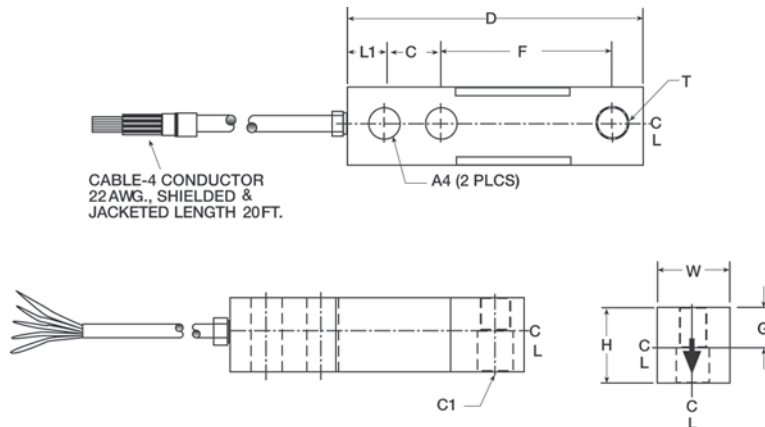

Picture is a representation of actual product

**Approvals**

**Order Information**

Load Rating	Part #	Est. Weight	Price
<b>NTEP Certified</b>			
1,000 lb	21507	3 lb	Consult
1,500 lb	69832	3 lb	Consult
2,000 lb	21508	3 lb	Consult
2,500 lb	21509	3 lb	Consult
3,000 lb	21510	3 lb	Consult
4,000 lb	21511	3 lb	Consult
5,000 lb SE	102884	3 lb	Consult
5,000 lb LE	21512	5 lb	Consult
10,000 lb	21513	5 lb	Consult
<b>Non-NTEP Certified</b>			
250 lb	176426	3 lb	Consult
500 lb	17125	3 lb	Consult
15,000 lb	17155	9 lb	Consult
20,000 lb	17159	10 lb	Consult
<b>NTEP Certified 50 ft Cable</b>			
5,000 lb SE	196716	3 lb	Consult

SE=small envelope; LE=large envelope

**Dimensions**

Rated Capacity	T	L1	C1	W	H	D	C	F	G
250 to 500	1/2-20 UNF	0.62	0.53	1.25	1.00	5.12	1.00	3.00	0.50
1,000 to 5,000 SE	1/2-20 UNF	0.62	0.53	1.25	1.25	5.12	1.00	3.00	0.62
5,000 LE to 10,000	3/4-16 UNF	0.75	0.78	1.50	1.50	6.75	1.50	3.75	0.75
15,000 to 20,000	1-14 UNS	1.00	1.03	2.00	2.00	8.88	2.00	4.88	1.00

**Specifications**

- Full Scale Output:**  
3.0 mV/V
- Output Resistance:**  
349 to 355 ohm
- Input Resistance:**  
343 to 357 ohm
- Material/Finish:**  
High-alloy steel, nickel plated
- Temperature:**  
Compensated range  
14 °F to 104 °F (-10 °C to 40 °C)  
Operating range  
0 °F to 150 °F (-18 °C to 65 °C)
- Seal Type:**  
Environmentally sealed, IP67
- Safe Overload:**  
150% full scale
- Safe Sideload:**  
100% full scale
- Rated Excitation:**  
5 to 10 V
- Nonlinearity:**  
0.03% full scale
- Hysteresis:**  
0.02% full scale
- Insulation Resistance:**  
5,000 megohm
- Deflection at Capacity:**  
250 to 1,500 lb: 0.013 in  
1,000 to 5,000SE lb: 0.017 to 0.025 in  
5,000LE to 10,000 lb: 0.025 to 0.035 in  
15,000 to 20,000 lb: 0.048 to 0.063 in
- Cable Length:**  
20 ft
- Cable Diameter:**  
0.200 in  
Polyurethane jacket
- Cable Color Code:**  
Red +Excitation  
Black -Excitation  
Green +Signal  
White -Signal
- Warranty:**  
One-year limited
- Approvals:**  
cFMus  
NTEP