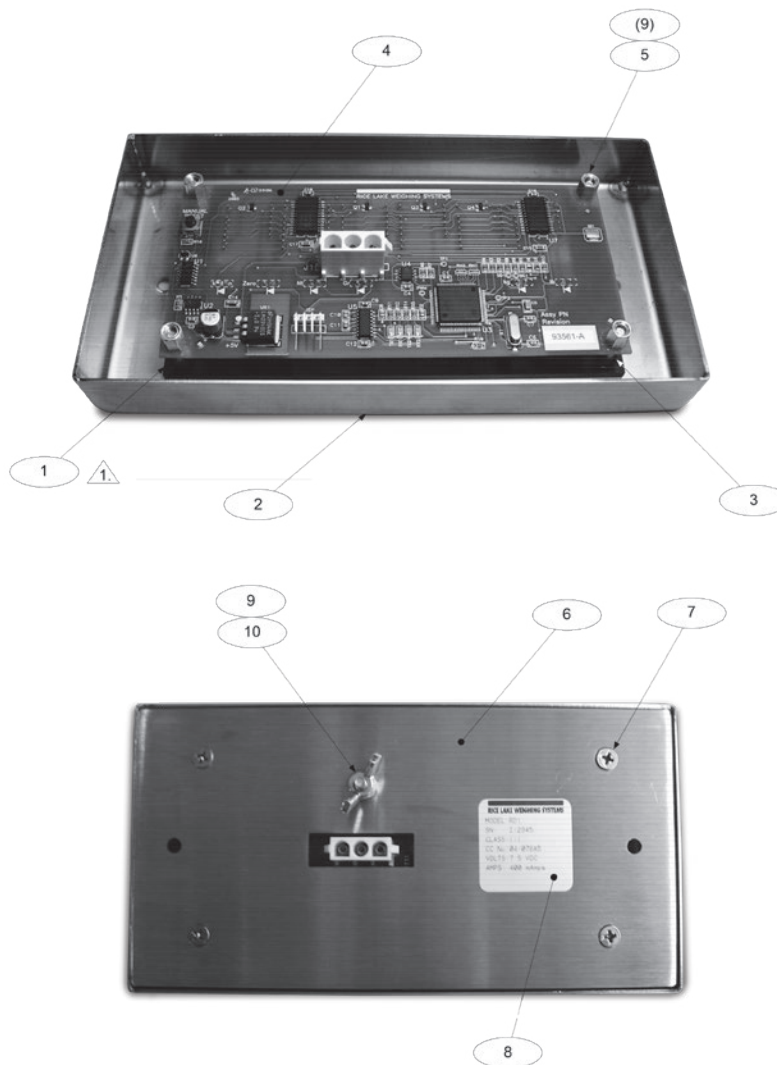

Display, External Mount

Tracer Airline Baggage Scale Display

Part Number/Price

Ref#	Part#	Description	Price
	104872	Cable assembly, remote display	Consult
1	93215	Lens, remote display red	Consult
2	108731	Enclosure housing, low	Consult
3	104292	Spacer, brass 0.25 diameter	Consult
4	93561	Board, printed circuit	Consult
5	108735	Standoff, female to female 8-32NC	Consult
6	108732	Back plate, low profile	Consult
7	108733	Screw, MACH 8-32NC x 3/16	Consult
9	15134	Washer, lock no. 8 type A	Consult
10	108934	Nut, wing 8-32	Consult

(See Diagram A)

Diagram A

Remote Displays

Display, Panel Mount RD-1 and RD-2

Tracer Airline Baggage Scale Display

Part Number/Price

Ref#	Part#	Description	Price
RD-1			
1	93559	Front panel assembly, remote	Consult
2	93215	Lens, remote display red	Consult
3	104292	Spacer, brass 0.25 diameter	Consult
4	93561	Board, printed circuit	Consult
5	14626	Nut, kep 8-32NC HEX	Consult
6	93213	Enclosure, back cover	Consult
8	15134	Washer, lock no. 8 type A	Consult
9	108934	Nut, wing 8-32	Consult
	104872	Cable assembly, remote display	Consult
RD-2			
1	167183	Front panel assembly	Consult
2	166485	Remote display lens	Consult
4	163879	Board, printed circuit	Consult
6	164384	Back cover enclosure	Consult
	104872	Cable assembly	Consult

(See Diagram B)

Diagram B