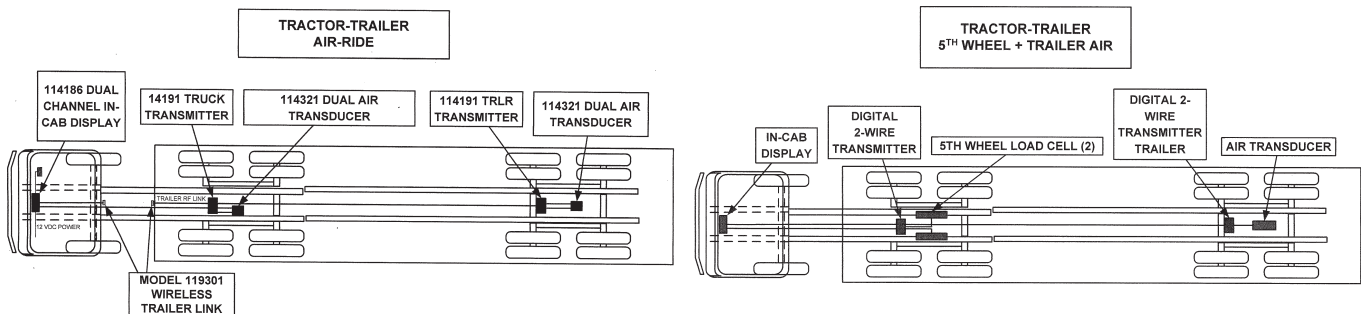

Tractor-Trailer Kits

Rice Lake Weighing Systems offers an array of onboard scale systems for over-the-road tractor-trailer. Whether you are adding air pressure or load cell sensing, many combinations are available to fit your needs. Talk with one of our product specialists to find an onboard weighing solution for your tractor-trailer.

Part Number/Price

Part #	Model #	Description	Price
Air Ride Kit, Tractor/Trailer			
114286	PL9700-200	Dual transducer kit (tractor-trailer) Kit includes: 9700, (2) air transmitter 2-lead, (2) dual air pressure transducer, 35 ft & 80 ft truck cable, 15 ft power cable	Consult
Fifthwheel Kit w/Air Ride Trailer Kit			
114295	PL9701-250H	Holland fixed 5th wheel kit (25,000 lb max with dead load) Kit includes: 9700, dual lead transmitter, (2) 5th wheel bending beam/suspension load cell, 35 ft truck cable, 15 ft power cable, hardware	Consult
114294	PL9701-200	Dual transducer kit (trailer only) Kit includes: Air transmitter 2-lead LC, dual air pressure transducer, 80 ft truck cable	Consult

ONBOARD WEIGHING

9700 Series Indicator, PN 114186

Air Pressure Transducer, PN 114321

Transmitter, PN 114191

Cable Assembly, PN 114199

Trailer Cable, PN 114201

Power Cable, PN 115093

PL9000-50 Load Cell, PN 114326