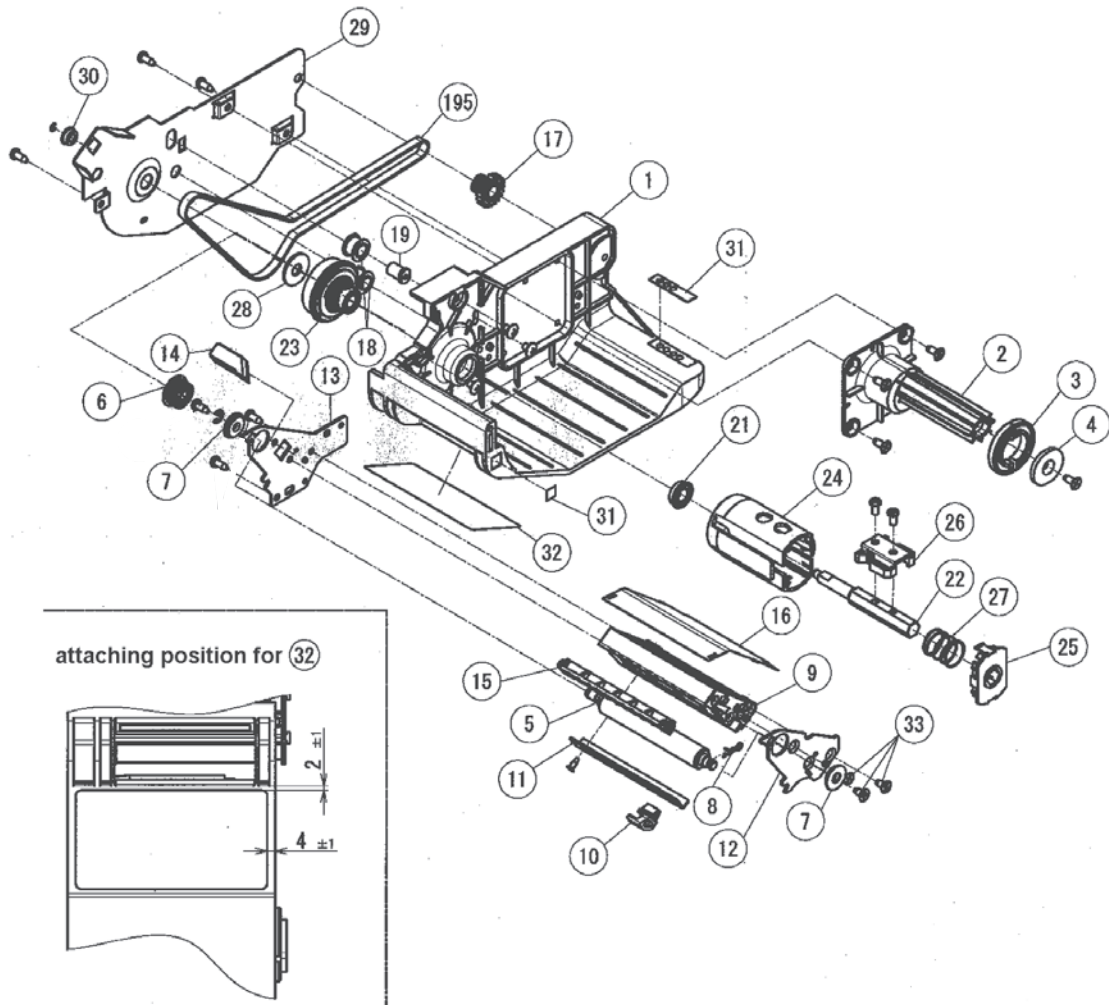

Uni-9

Cassette Unit - Bench, Pole, Short Pole, DB

Printing Scales