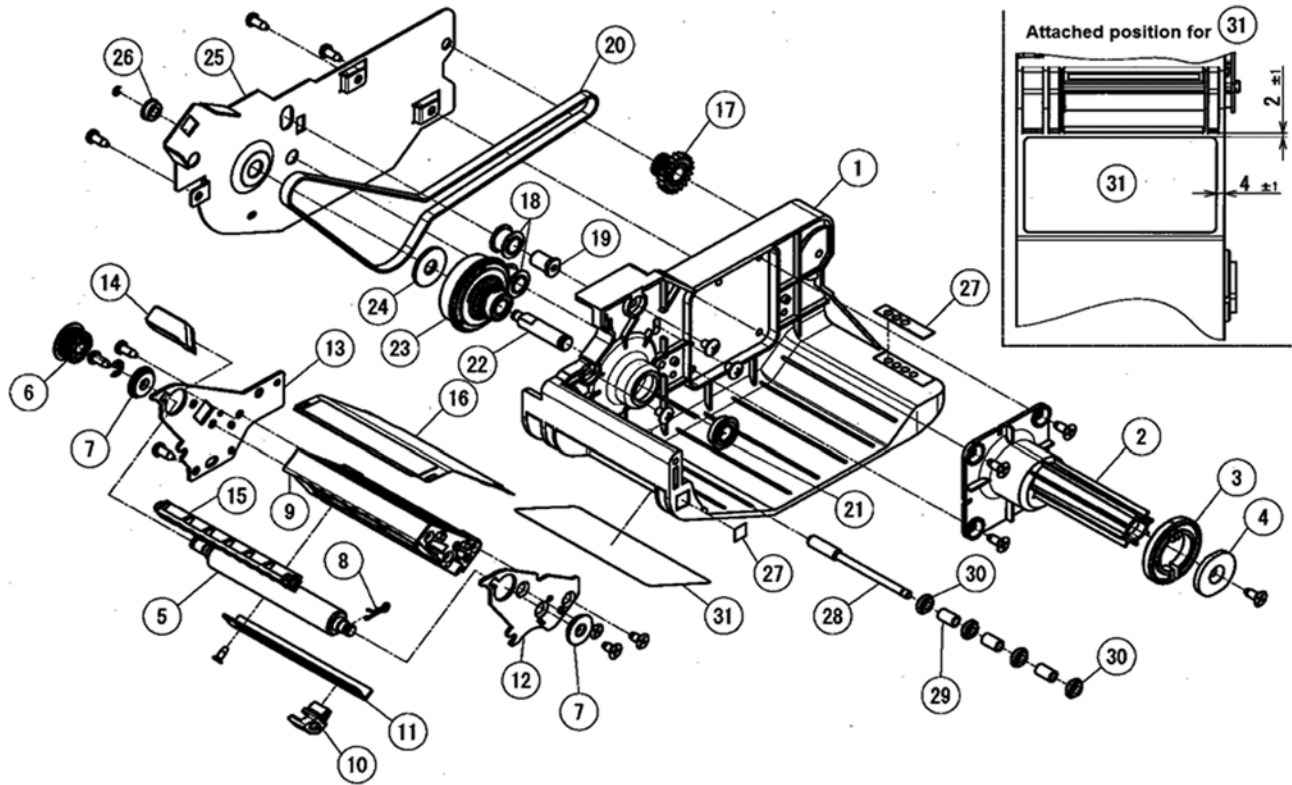

Uni-9

Linerless Cassette Unit - Bench, Pole, Short Pole, DB

Printing Scales