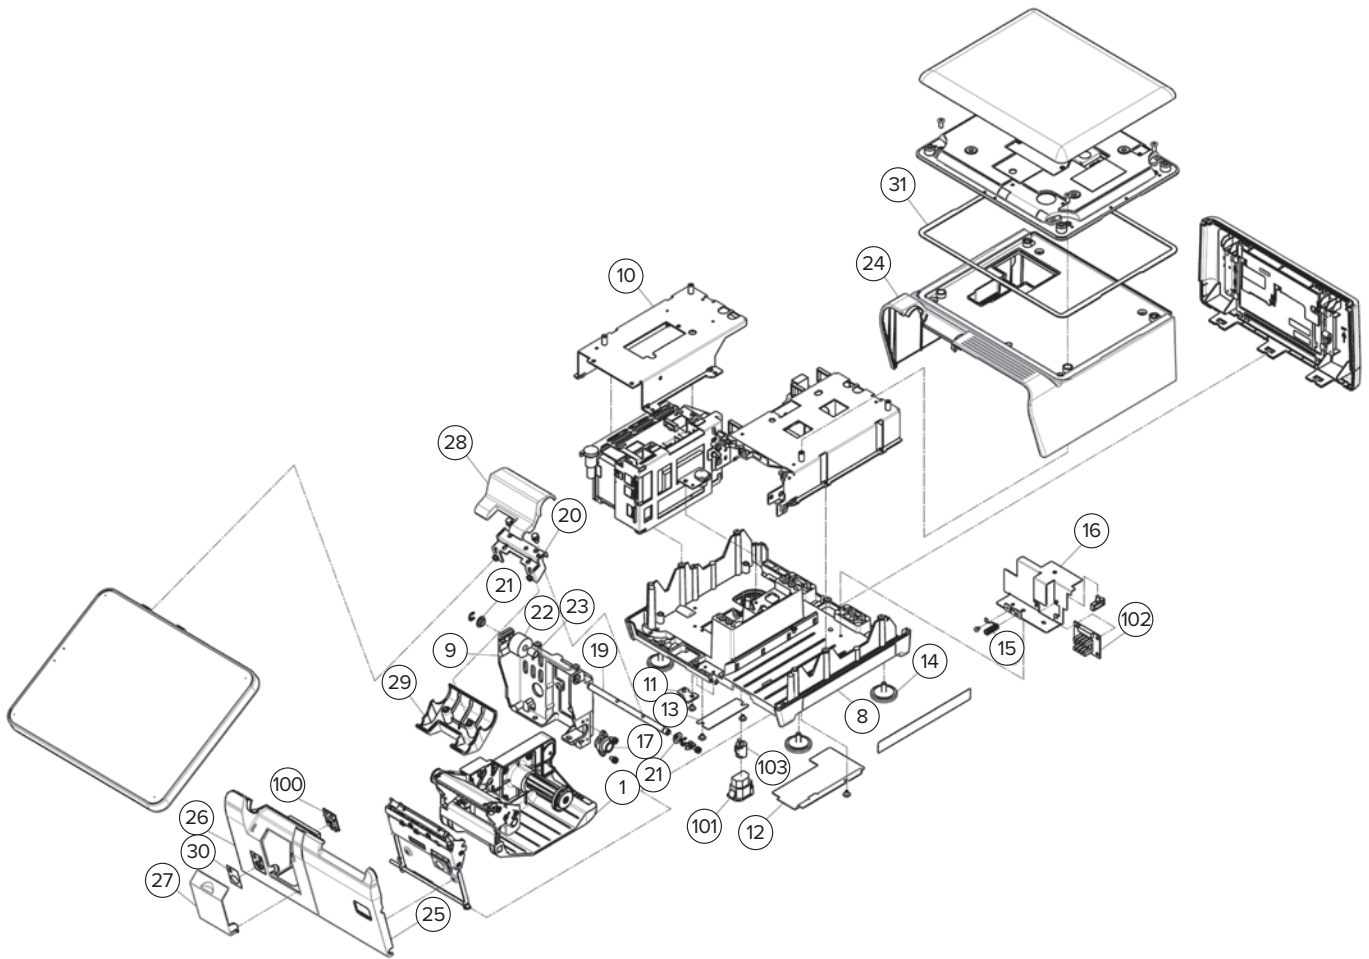

# Uni-9

Main Body - Bench

## Part Number/Price

Ref #	Part #	Description	Synonym	Price
1	155393	Cassette unit	142-6057-09	Consult
	159947	Cassette unit, linerless	146-5493-06	Consult
2	Consult	Printer unit	138-1707-02	Consult
3	Consult	Printer frame	138-1706-09	Consult
4	Consult	Operation unit	138-1708-06	Consult
5	Consult	Electric unit	138-1940-04	Consult
6	Consult	Display unit, Uni-9, B	138-1709-00	Consult
7	Consult	Scale unit, Uni-9, 30 lb / 15 kg	137-0881-07	Consult
8	Consult	Base, main body	138-1695-01	Consult
9	189089	Frame, main body, front	137-0865-16	Consult
10	Consult	Frame, main body, left	138-1592-11	Consult
11	186489	Stopper, fulcrum, printer unit	138-1590-13	Consult
12	186490	Cover, harness, lower	138-1550-14	Consult
13	186491	Plate B,	138-1549-10	Consult
14	158254	Foot, adjust	138-1751-07	Consult
15	182932	Spring, coil, compressive	138-1543-18	Consult
16	186492	Bracket, sensor, cassette	138-1544-11	Consult
17	184766	Dumper, rotary	138-1646-09	Consult
19	187266	Shaft, fulcrum, operation	138-1527-09	Consult
20	187267	Stay, hinge, operation	138-1529-15	Consult
21	186769	Bush	031-9453-01	Consult
22	186770	Torque limiter, one way	138-1645-05	Consult
23	187268	Collar, spacer	000-0415-02	Consult
24	162421	Case, main body, printer	138-1643-26	Consult
25	158255	Cover, front, printer	138-1545-15	Consult
26	158256	Cover, front, panel	137-0867-13	Consult
27	158257	Cover, connector	138-1546-19	Consult
28	158258	Cover, hinge, upper	138-1597-19	Consult
29	158259	Cover, hinge, lower	138-1598-12	Consult
30	158260	Sheet, switch	138-1660-01	Consult
31	165190	Gasket	138-1638-27	Consult
100	158263	PWB P-984-1, power switch	106-1319-18	Consult
101	186496	AC inlet assy	137-0801-36	Consult
102	87532	Sensor, cassette number	064-5586-08	Consult
103	186416	Filter, ferrite, core	074-0771-01	Consult
999	119506	Power cord, 90 degree molded	089-5787-04	Consult
999	91178	Seal, rivet	040-9585-01	Consult

# Uni-9

Main Body - Bench

Printing Scales