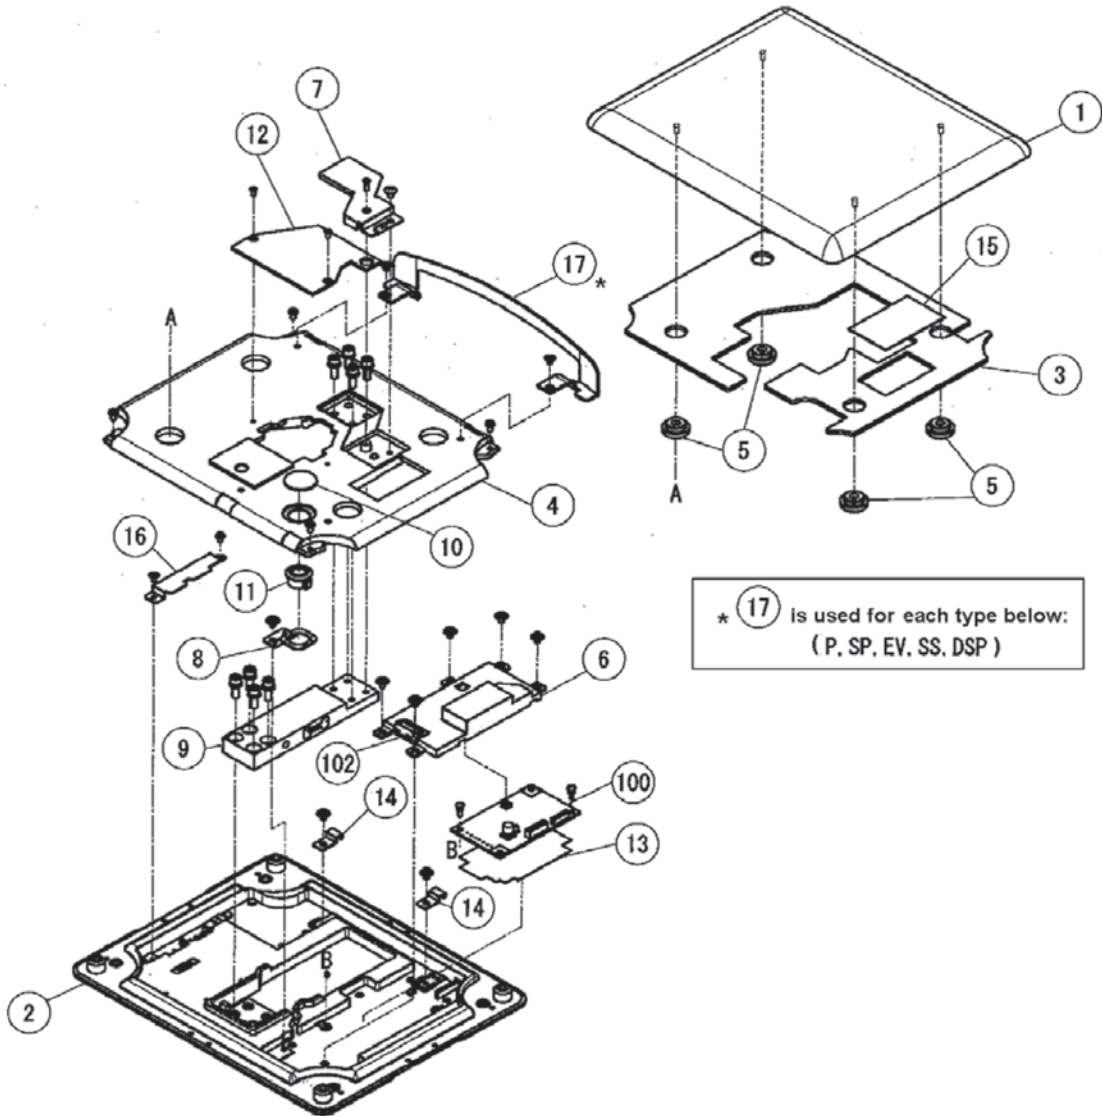

Uni-9

Scale Unit - Bench, Pole, Short Pole, DB

Part Number/Price

Ref #	Part #	Description	Synonym	Price
1	158286	Weigh platter, product lip and backstop integrated	137-0903-14	Consult
	171675	Weight dish (DB)	000-5609-02	Consult
2	186535	Base	138-1755-01	Consult
3	186536	Sheet, cushion	138-1767-15	Consult
4	186537	Weight platter support	137-0908-12	Consult
5	182928	Support rubber	137-0905-11	Consult
6	187250	Cover, PWB, P-1111	137-0910-11	Consult
7	186538	Cover, lock	137-0907-19	Consult
8	186487	Bracket, level	137-0975-12	Consult
9	158287	Load cell, ULC-25L	138-1671-02	Consult
10	186539	Plate, window	137-0981-15	Consult
11	186488	Level as, bubble, window	019-3912-02	Consult
12	186541	Plate B, heat insulator	137-0906-15	Consult
13	186542	Sheet, insulator, P-1111	137-0912-18	Consult
14	186543	Clamp, harness	137-0980-11	Consult
15	186544	Sheet, cover, support	138-1614-19	Consult
16	186545	Cover, harness	138-1618-13	Consult
17	166709	Guide, weight platter	137-0979-08	Consult
100	158288	PWB P-1111A-1, A/D board	139-2566-05	Consult
102	186547	Filter, ferrite	044-2730-09	Consult
999	186546	Harness, C2, scale COM	137-0803-42	Consult
999	42735	Seal, with wire	022-3922-08	Consult
999	41811	Screw, sealing	005-4497-09	Consult

Uni-9

Scale Unit - Bench, Pole, Short Pole, DB

Printing Scales