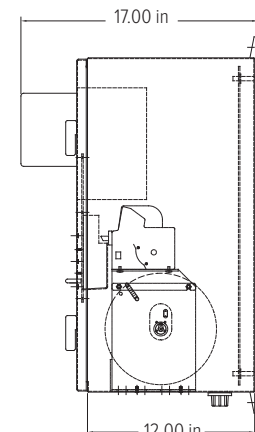

Replacement Parts

Part #	Description	Price
105445	Paper 6 in OD, one ply thermal 80 mm (3.1 in) 710 ft/roll	Consult
105446	Paper 8 in OD, one ply thermal 80 mm (3.1 in) 1268 ft/roll	Consult
54215	3.15 amp 250V Slo Blo 5 x 20 mm kiosk power input fuse	Consult
160025	Power supply, IDEC 12V - 30W	Consult
88792	Power supply, IDEC 12VDC - 15W	Consult
88793	Power supply, IDEC 24VDC -30W	Consult
72682	Network protection, surge	Consult
69201	RS-232 protection, TP232	Consult
181230	Serial kiosk printer kit (includes printer, bracket assembly, power supply and cables)	Consult
191359	Ethernet kiosk printer kit (includes printer, bracket assembly, power supply and cables)	Consult
179762	Direct thermal replacement RS232 printer, kiosk 80 mm DTL	Consult
203720	Direct thermal replacement TCP/IP printer	Consult