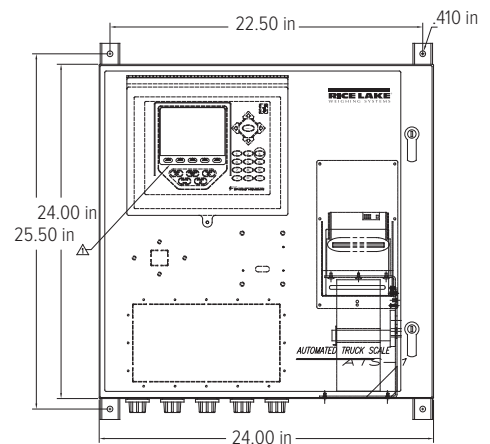

Replacement Parts

Part #	Description	Price
105445	Paper 6 in OD, one ply thermal 80 mm (3.1 in) 710 ft/roll	Consult
105446	Paper 8 in OD, one ply thermal 80 mm (3.1 in) 1268 ft/roll	Consult
54215	3.15 amp 250V Slo Blo 5 x 20 mm kiosk power input fuse	Consult
160025	Power supply, IDEC 12V - 30W	Consult
88792	Power supply, IDEC 12VDC - 15W	Consult
88793	Power supply, IDEC 24VDC -30W	Consult
72682	Network protection, surge	Consult
69201	RS-232 protection, TP232	Consult
181230	Serial kiosk printer kit (includes printer, bracket assembly, power supply and cables)	Consult
191359	Ethernet kiosk printer kit (includes printer, bracket assembly, power supply and cables)	Consult
179762	Direct thermal replacement RS232 printer, kiosk 80 mm DTL	Consult
203720	Direct thermal replacement TCP/IP printer	Consult