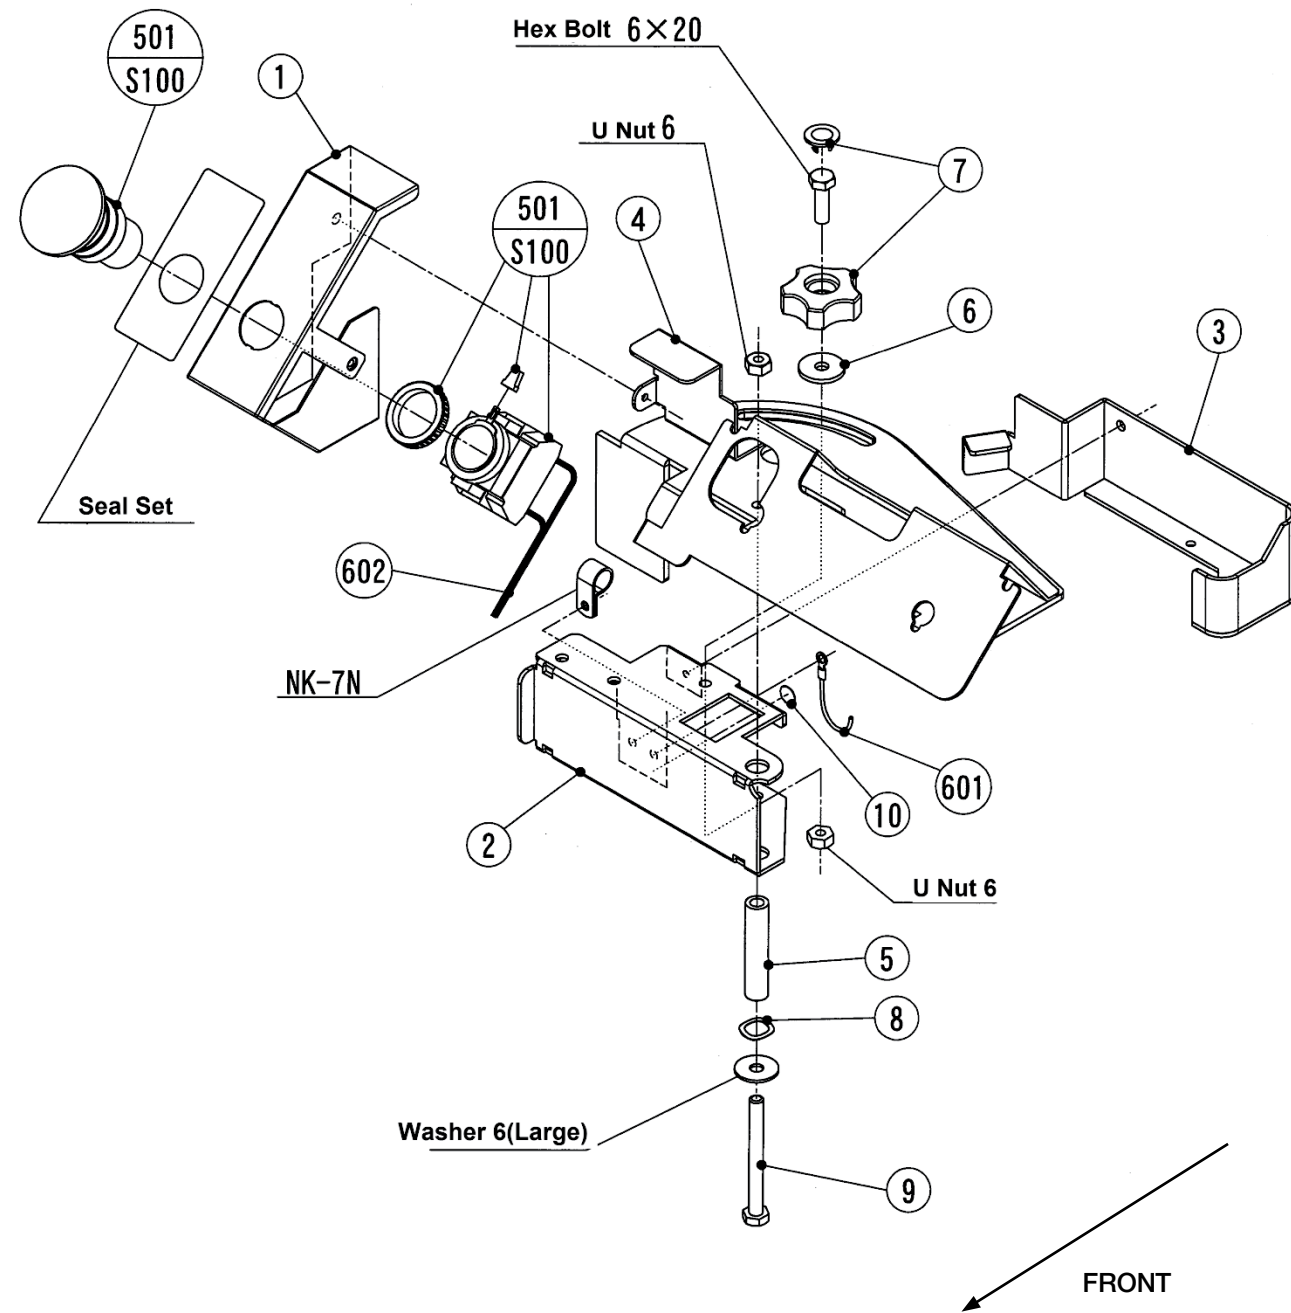

Interface Unit

Part Number/Price

REF #	PART #	DESCRIPTION	QTY	SYNONYM	PRICE
1	Consult	Bracket, switch	1	000-111-8255-30	Consult
2	Consult	Bracket, display	1	000-111-8256-42	Consult
3	Consult	Cover, harness	1	000-111-8253-41	Consult
4	Consult	Bracket, rotation, operation	1	000-137-8047-06	Consult
5	Consult	Collar	1	000-111-8252-11	Consult
6	Consult	Plate A, round	1	000-069-4614-01	Consult
7	47159	Knob, includes nut, M6	1	000-000-1543-00	Consult
8	200520	Wave washer, M10 black oxide	1	000-004-7621-08	Consult
9	200513	Hex bolt, M6x65 mm SST	1	000-002-2240-00	Consult
10	Consult	Name plate	1	000-097-8992-16	Consult
501	72899	Switch, push, emergency stop, S100	1	000-064-9296-02	Consult
601	Consult	Harness, S2, ground	1	000-138-2230-07	Consult
602	210884	Harness, C5 emergency stop (E. Stop sw S100 to X100)	1	000-135-0216-14	Consult

Ishida WM-Ai

Interface Unit

Display Unit

100-000-2465-** Frame:Controller