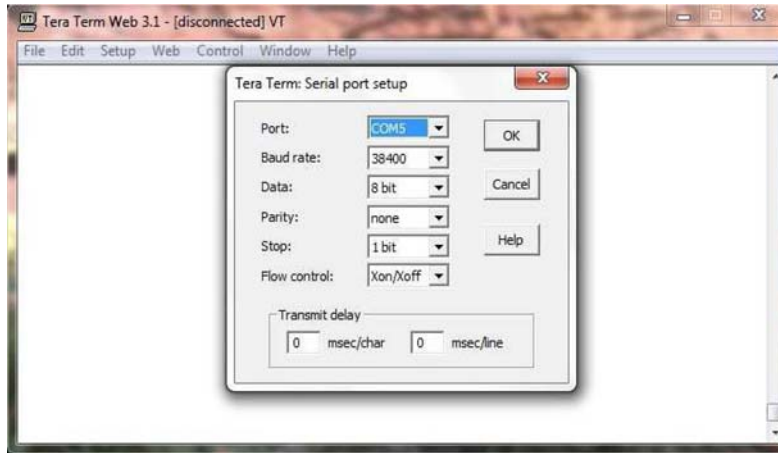

## Updating Process

1. Connect interface cable to P2, as shown.

Figure 1. Connecting Interface Cable

2. Power on the scale.

A RICE LAKE WEIGHING SYSTEMS COMPANY

- Open a terminal program.

Figure 2. Serial Port Setup

- Configure to the following:
  - Baud Rate: 38400
  - Data Bits: 8
  - Parity: None
  - Stop Bits: 1
  - Flow Control: XON/XOFF
- Type: {00FF09=0199}, then press enter. This command will access the boot-loader program within the SCALECORE. "bLOAD" displays on the MSI-3460 and the Scalecore Boot Loader menu will appear on the terminal screen