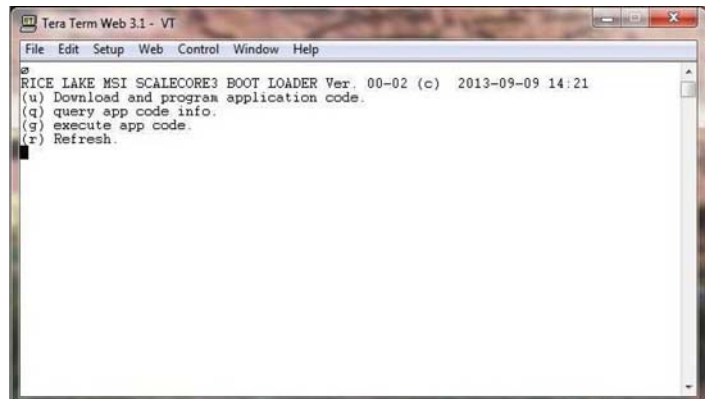

Scalecore Boot Loader Menu

Figure 3. Access Bootloader Within Scalecore