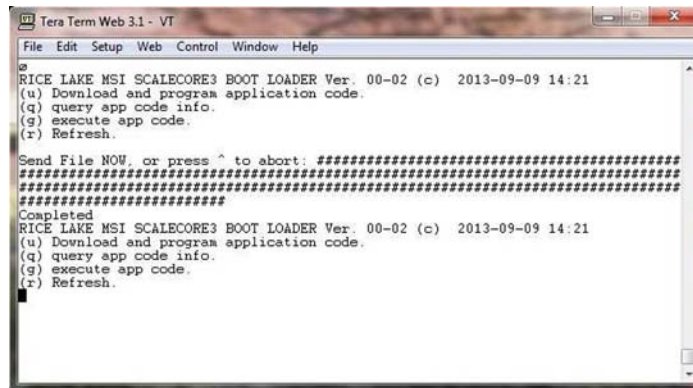

MSI-3460 Display

Scalecore Boot Loader Menu

Figure 3. Access Bootloader Within Scalecore

6. Type **u** to download and program the application code. Boot Loader program will prompt to send file.
7. Select file, then send. Wait for complete file transfer.

Figure 4. Send File

When complete, Boot Loader Menu will appear on terminal screen.

Figure 5. Bootloader Menu

8. Verify Application Code Version, type **q** to query app code info.
  - App Code Version: 03b03

 **Note** Contact MSI for current version.

Figure 6. Query App Code Info

9. Type **g** to execute application code. The MSI-3460 display will return to normal weighing mode.

*Figure 7. Normal Weighing Mode*