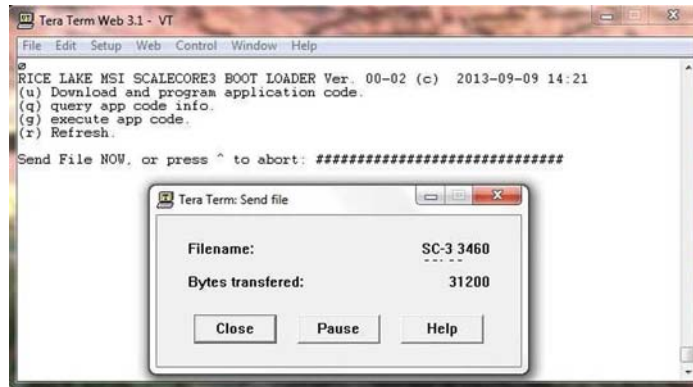

- Configure to the following:
  - Baud Rate: 38400
  - Data Bits: 8
  - Parity: None
  - Stop Bits: 1
  - Flow Control: XON/XOFF
- Type: {00FF09=0199}, then press enter. This command will access the boot-loader program within the SCALECORE. "bLOAD" displays on the MSI-3460 and the Scalecore Boot Loader menu will appear on the terminal screen

MSI-3460 Display

Scalecore Boot Loader Menu

Figure 3. Access Bootloader Within Scalecore

6. Type **u** to download and program the application code. Boot Loader program will prompt to send file.
7. Select file, then send. Wait for complete file transfer.

Figure 4. Send File

When complete, Boot Loader Menu will appear on terminal screen.

Figure 5. Bootloader Menu

8. Verify Application Code Version, type **q** to query app code info.
  - App Code Version: 03b03