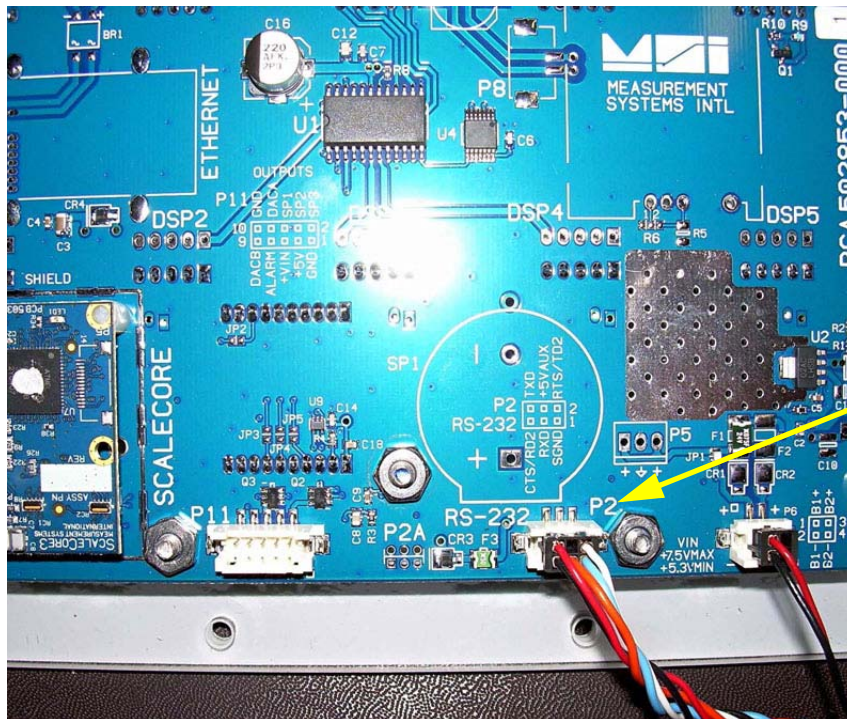

## Equipment Requirements:

- PC with terminal program
- 3460 Interface Cable PN: 503230-0001 (10') or -0002 (5')

## Updating Process

1. Connect interface cable to P2, as shown.

Figure 1. Connecting Interface Cable

2. Power on the scale.

A RICE LAKE WEIGHING SYSTEMS COMPANY

- Open a terminal program.

Figure 2. Serial Port Setup

- Configure to the following:
  - Baud Rate: 38400
  - Data Bits: 8
  - Parity: None
  - Stop Bits: 1
  - Flow Control: XON/XOFF
- Type: {00FF09=0199}, then press enter. This command will access the boot-loader program within the SCALECORE. "bLOAD" displays on the MSI-3460 and the Scalecore Boot Loader menu will appear on the terminal screen