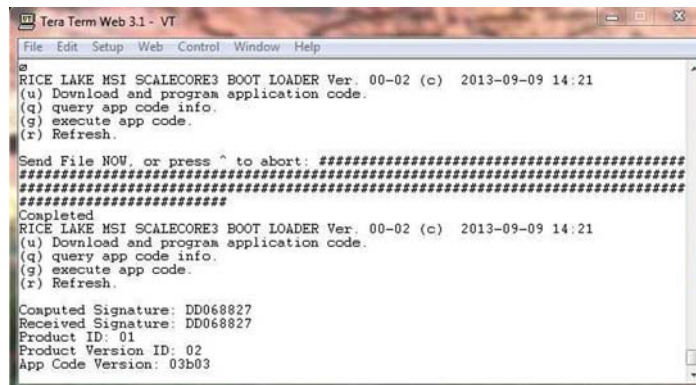

Figure 4. Send File

When complete, Boot Loader Menu will appear on terminal screen.

Figure 5. Bootloader Menu

8. Verify Application Code Version, type **q** to query app code info.
  - App Code Version: 03b03

 **Note** Contact MSI for current version.

Figure 6. Query App Code Info

9. Type **g** to execute application code. The MSI-3460 display will return to normal weighing mode.

*Figure 7. Normal Weighing Mode*