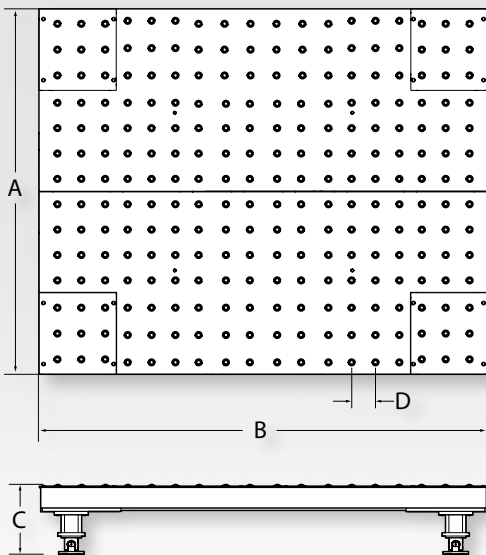

RoughDeck[®] BC

Ball Top Cargo Scale

SPECIFICATIONS

- 20,000 lb capacity
- 4 EZ Mount 1 weigh modules containing 10,000 lb load cells
- 4 removable access panels for accessing load cells and mounts
- JB4SS TuffSeal™ NEMA Type 4X stainless steel signal trim junction box
- Dimensions are determined by the customer application requirements