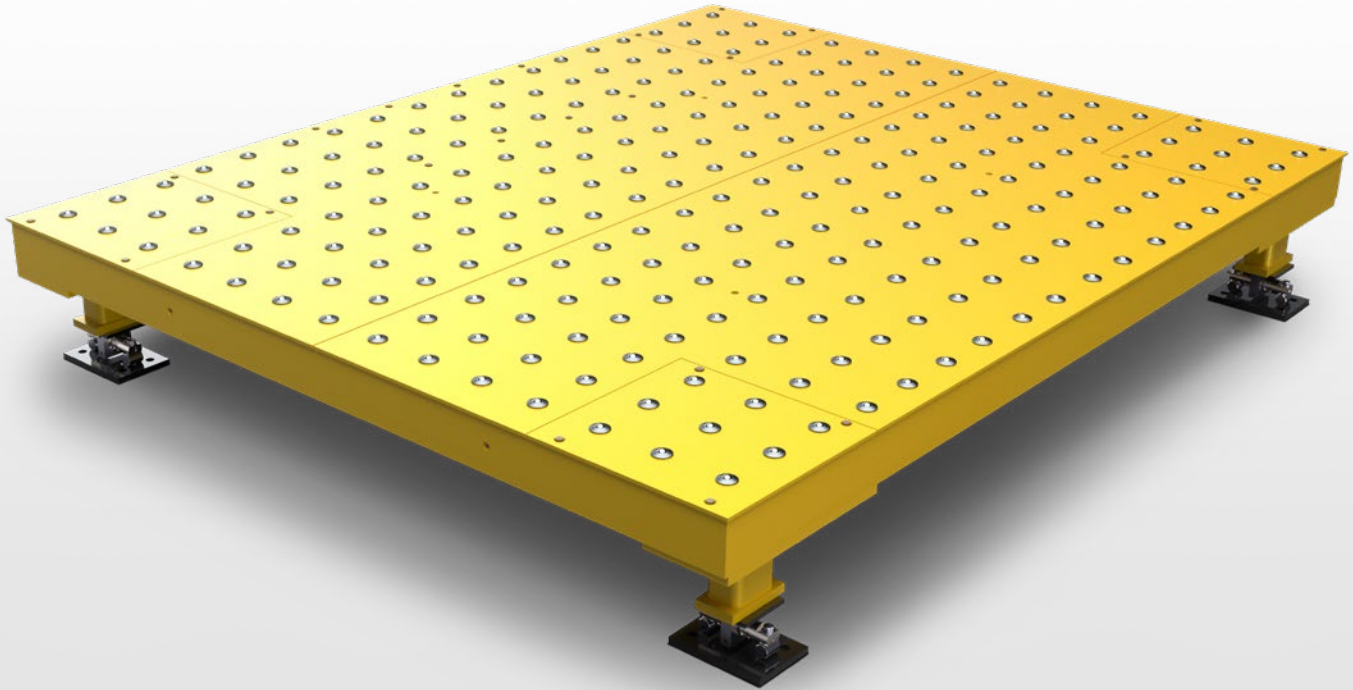

RoughDeck[®] BC

Ball Top Cargo Scale

SPECIFICATIONS

- 20,000 lb capacity
- 4 EZ Mount 1 weigh modules containing 10,000 lb load cells
- 4 removable access panels for accessing load cells and mounts
- JB4SS TuffSeal™ NEMA Type 4X stainless steel signal trim junction box
- Dimensions are determined by the customer application requirements