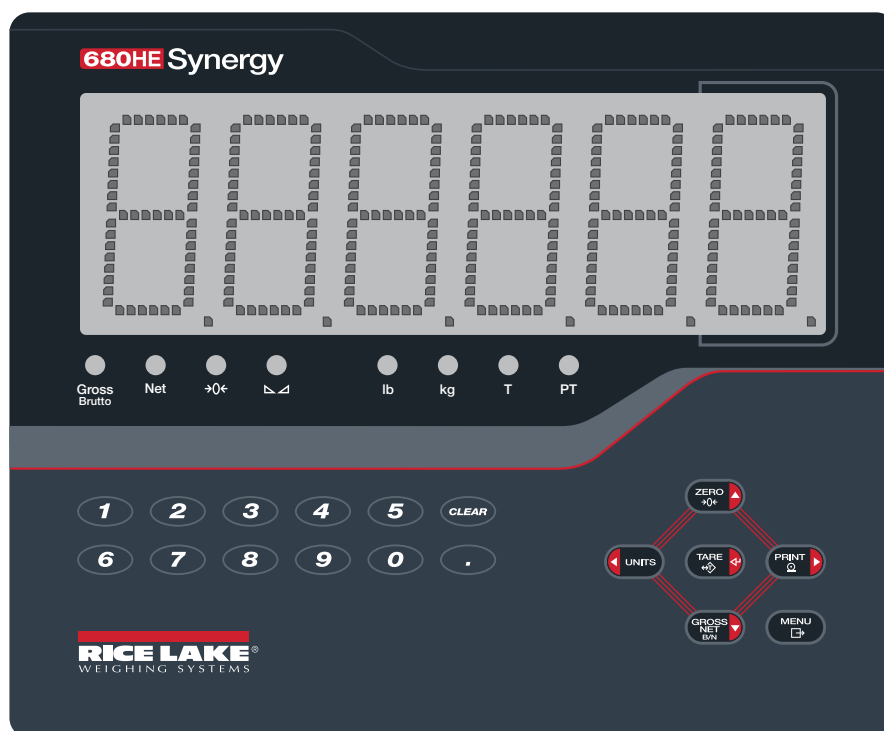

680HE Indicator

Display Field Replacement

Product: 680HE Display Board (PN 197034)

Issue: New display board revision is incompatible with older 680HE firmware

Solution: Update firmware to V1.05.01 or newer

Manuals are available from Rice Lake Weighing Systems at www.ricelake.com/manuals

Warranty information is available at www.ricelake.com/warranties

Figure 1. 680HE Front Panel

NOTE: Refer to the 680HE Technical Manual (PN 197709) for firmware updating instructions.